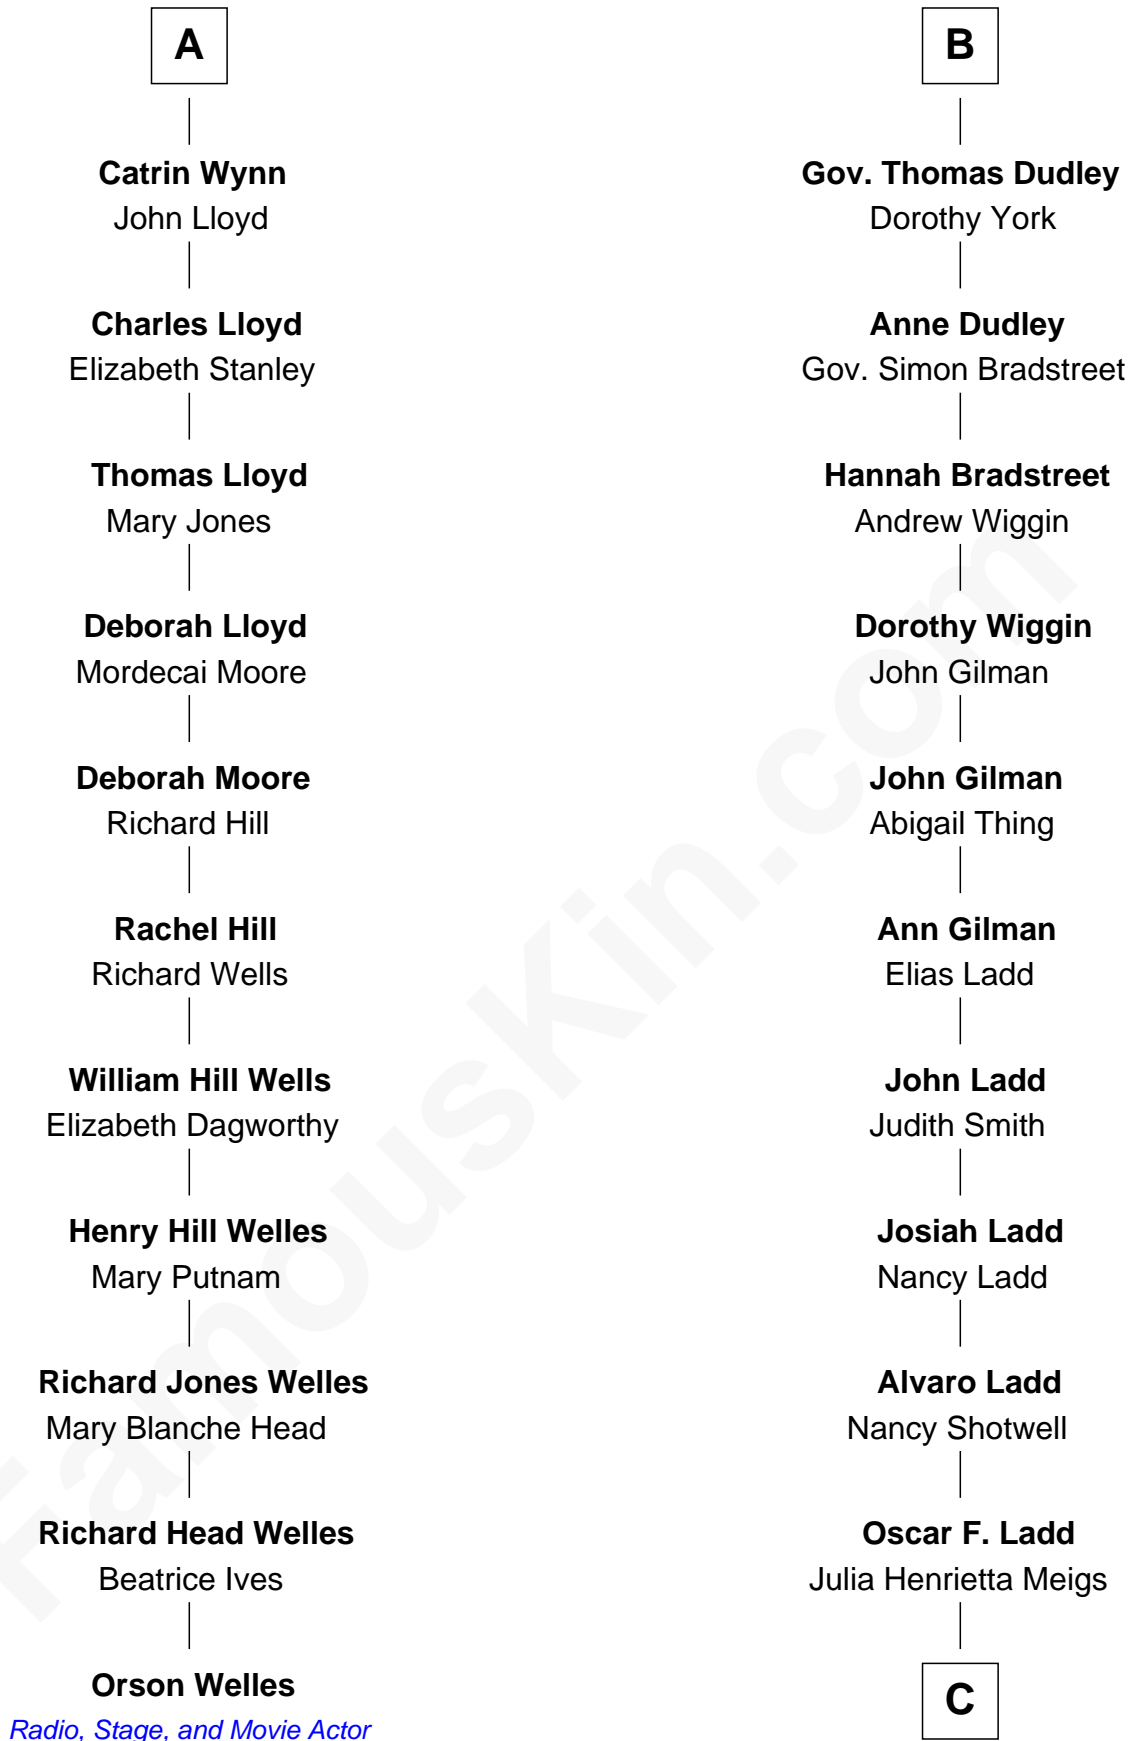

FamousKin.com

Relationship Chart of

Orson Welles

Radio, Stage, and Movie Actor

17th cousin 1 time removed of

Alan Ladd
Movie Actor

C

Alan Harwood Ladd

Selina Raleigh

Alan Ladd

Movie Actor

FamousKin.com