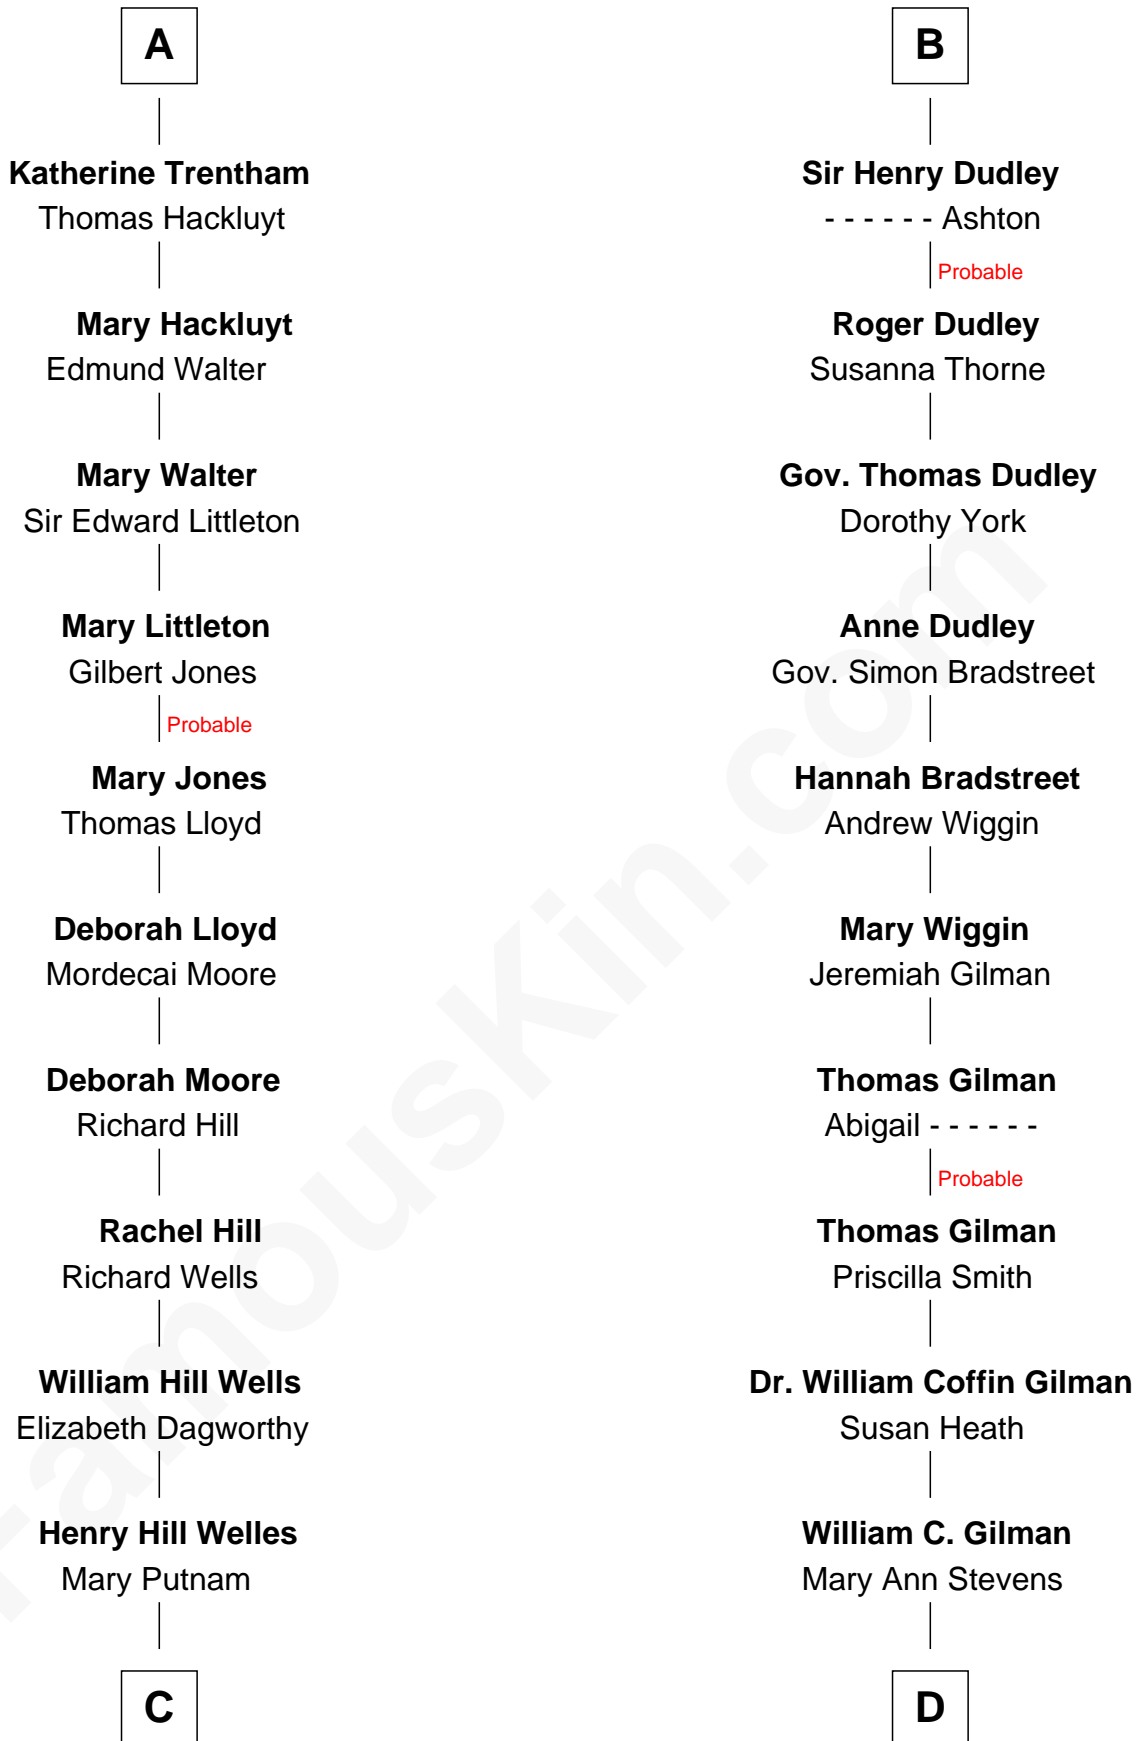

FamousKin.com

Relationship Chart of

Orson Welles

Radio, Stage, and Movie Actor

19th cousin 1 time removed of

George Hamilton
TV and Movie Actor

Ralph de Stafford
Margaret de Audley

Elizabeth de Stafford

Sir Walter Devereux

Elizabeth Devereux

Sir Richard Corbet

Elizabeth Corbet

Thomas Trentham

A

Beatrice de Stafford

Thomas de Ros

Margaret de Ros

Sir Reynold Grey

Margaret Grey

Sir William Bonville

William Bonville

Elizabeth Harington

William Bonville

Katherine Neville

Cecily Bonville

Thomas Grey

Cecily Grey

Sir John Sutton

B

C

Richard Jones Welles

Mary Blanche Head