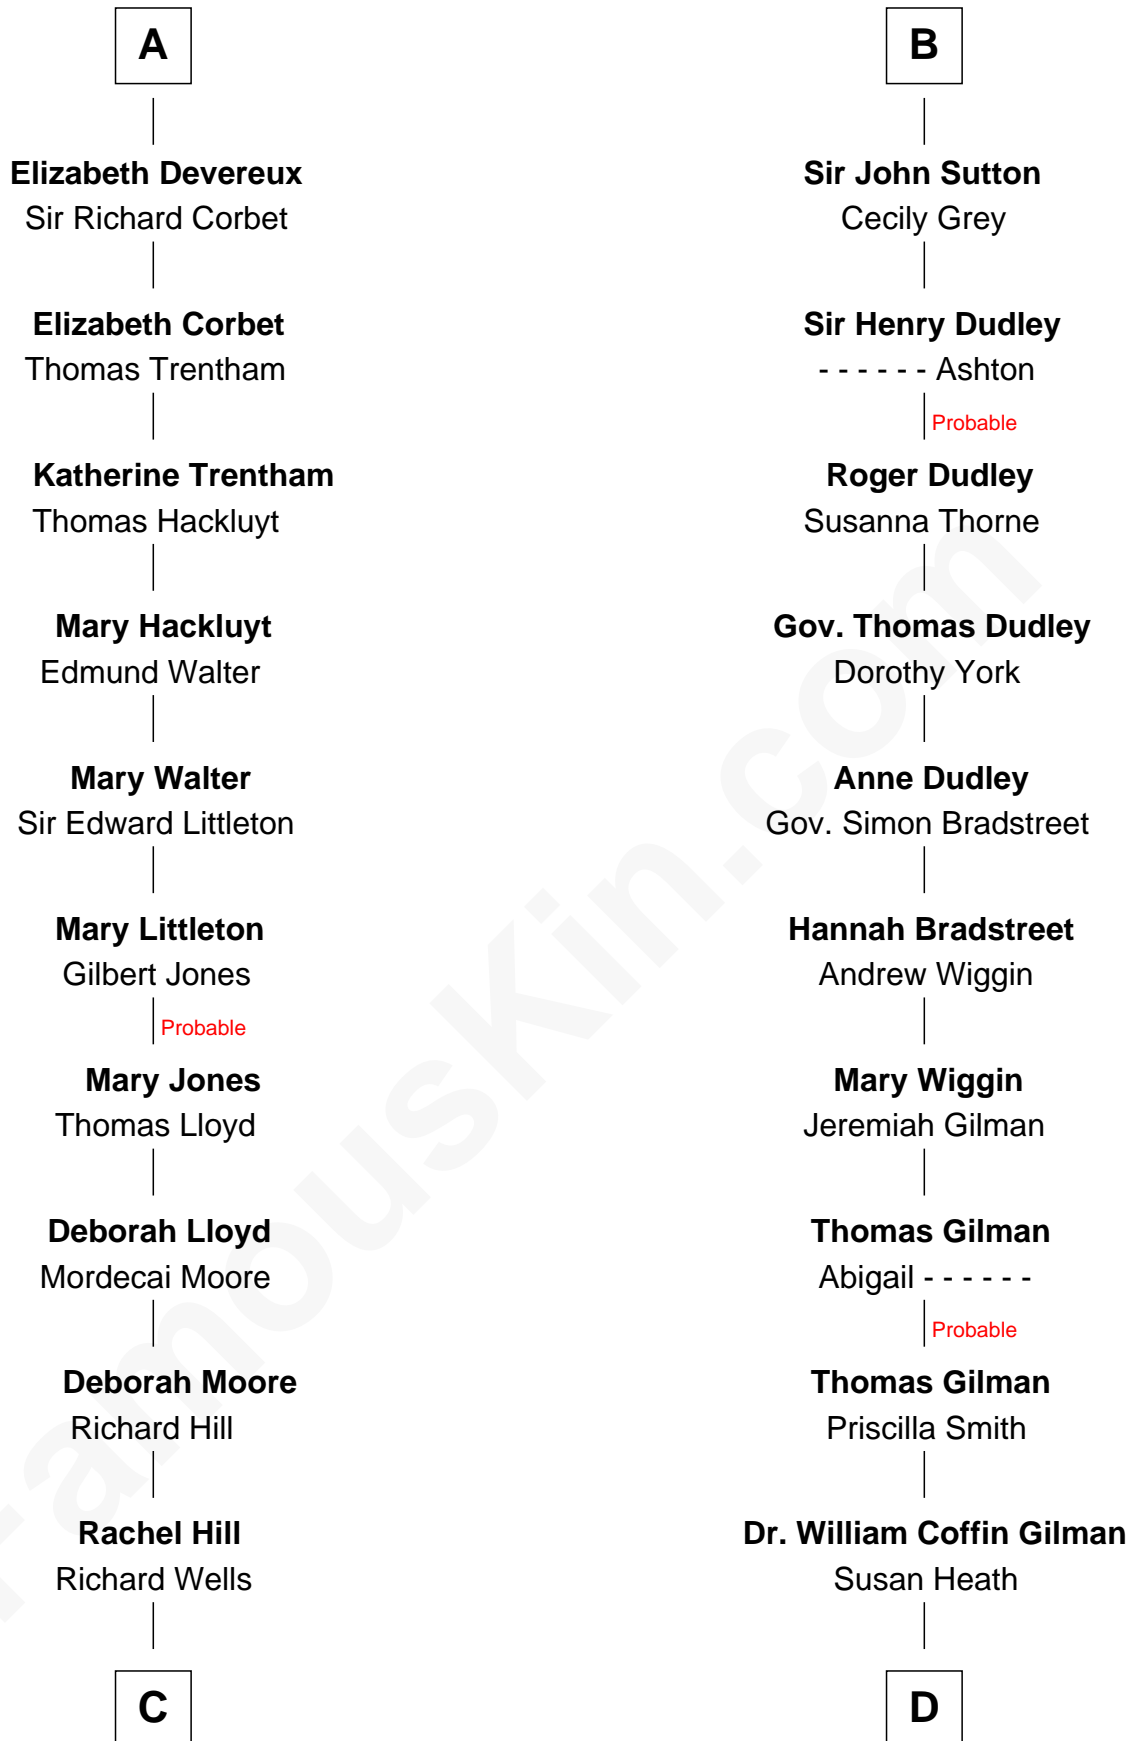

FamousKin.com

Relationship Chart of

Orson Welles

Radio, Stage, and Movie Actor

21st cousin of

George Hamilton

TV and Movie Actor

Sir Edmund Mortimer

Margaret de Fiennes

C

William Hill Wells
Elizabeth Dagworthy

Henry Hill Welles
Mary Putnam

Richard Jones Welles
Mary Blanche Head

Richard Head Welles
Beatrice Ives

Orson Welles
Radio, Stage, and Movie Actor

D

William C. Gilman
Mary Ann Stevens

George C. Gilman
Elizabeth Melissa Lane

Lillian C. Gilman
Harry Fuller Hamilton

George William Hamilton
Anne Lucille Stevens

George Hamilton
TV and Movie Actor