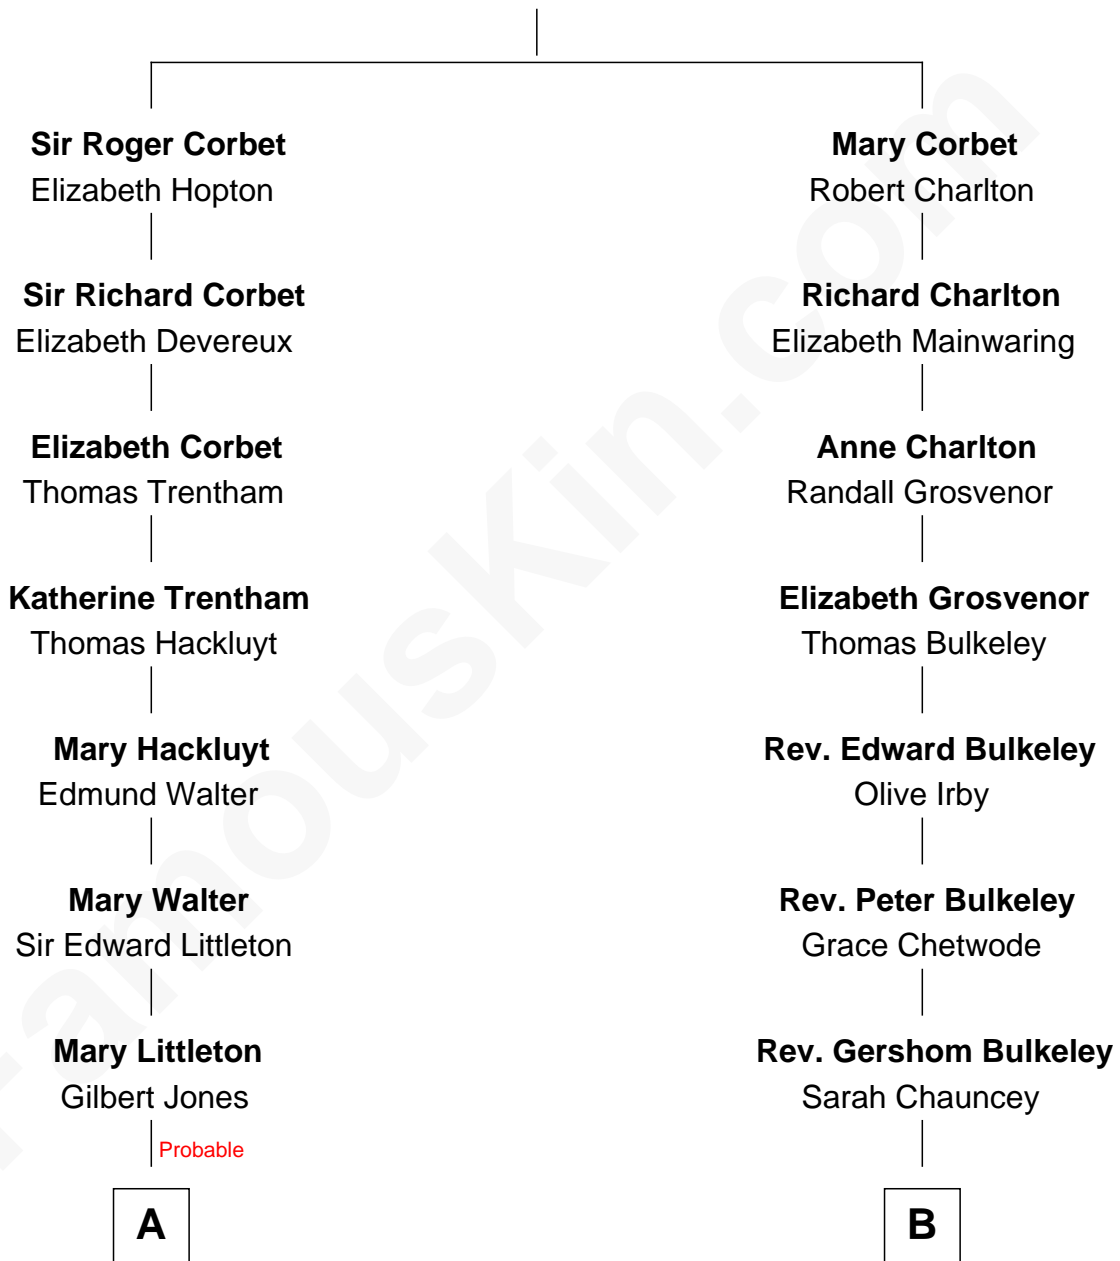

# FamousKin.com Relationship Chart of

**Orson Welles**

*Radio, Stage, and Movie Actor*

15th cousin of

**Dick Clark**

*Radio and TV Host*

**Sir Robert Corbet**

Margaret - - - - -

**A**

**Mary Jones**  
Thomas Lloyd

**Deborah Lloyd**  
Mordecai Moore

**Deborah Moore**  
Richard Hill

**Rachel Hill**  
Richard Wells

**William Hill Wells**  
Elizabeth Dagworthy

**Henry Hill Welles**  
Mary Putnam