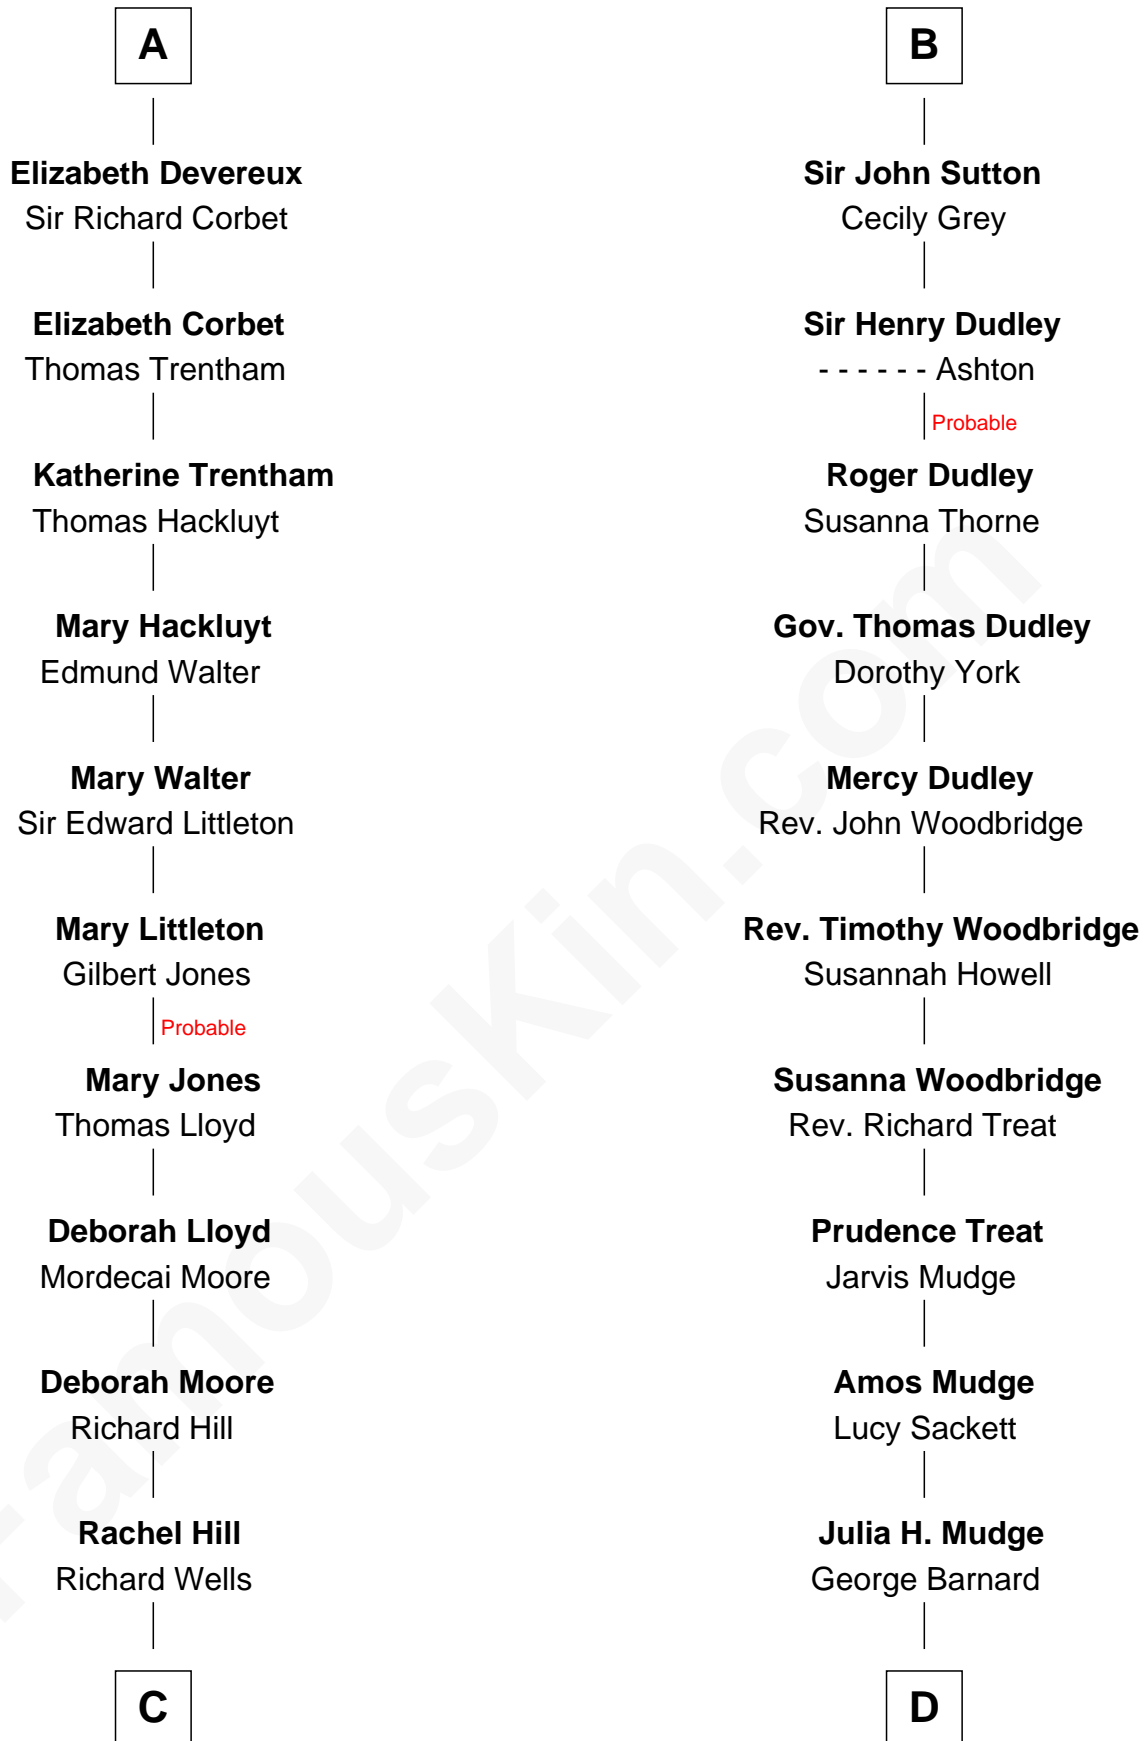

## Relationship Chart of

**Orson Welles**

*Radio, Stage, and Movie Actor*

20th cousin 1 time removed of

**Dick Clark**

*Radio and TV Host*

**Sir Edmund Mortimer**

Margaret de Fiennes

**C**

**William Hill Wells**  
Elizabeth Dagworthy

**Henry Hill Welles**  
Mary Putnam

**Richard Jones Welles**  
Mary Blanche Head

**Richard Head Welles**  
Beatrice Ives

**Orson Welles**  
*Radio, Stage, and Movie Actor*

**D**

**George Barnard**  
Jane Sophia Fuller

**Charles Fuller Barnard**  
Anna May Aldridge

**Julia Fuller Barnard**  
Richard Augustus Clark

**Dick Clark**  
*Radio and TV Host*