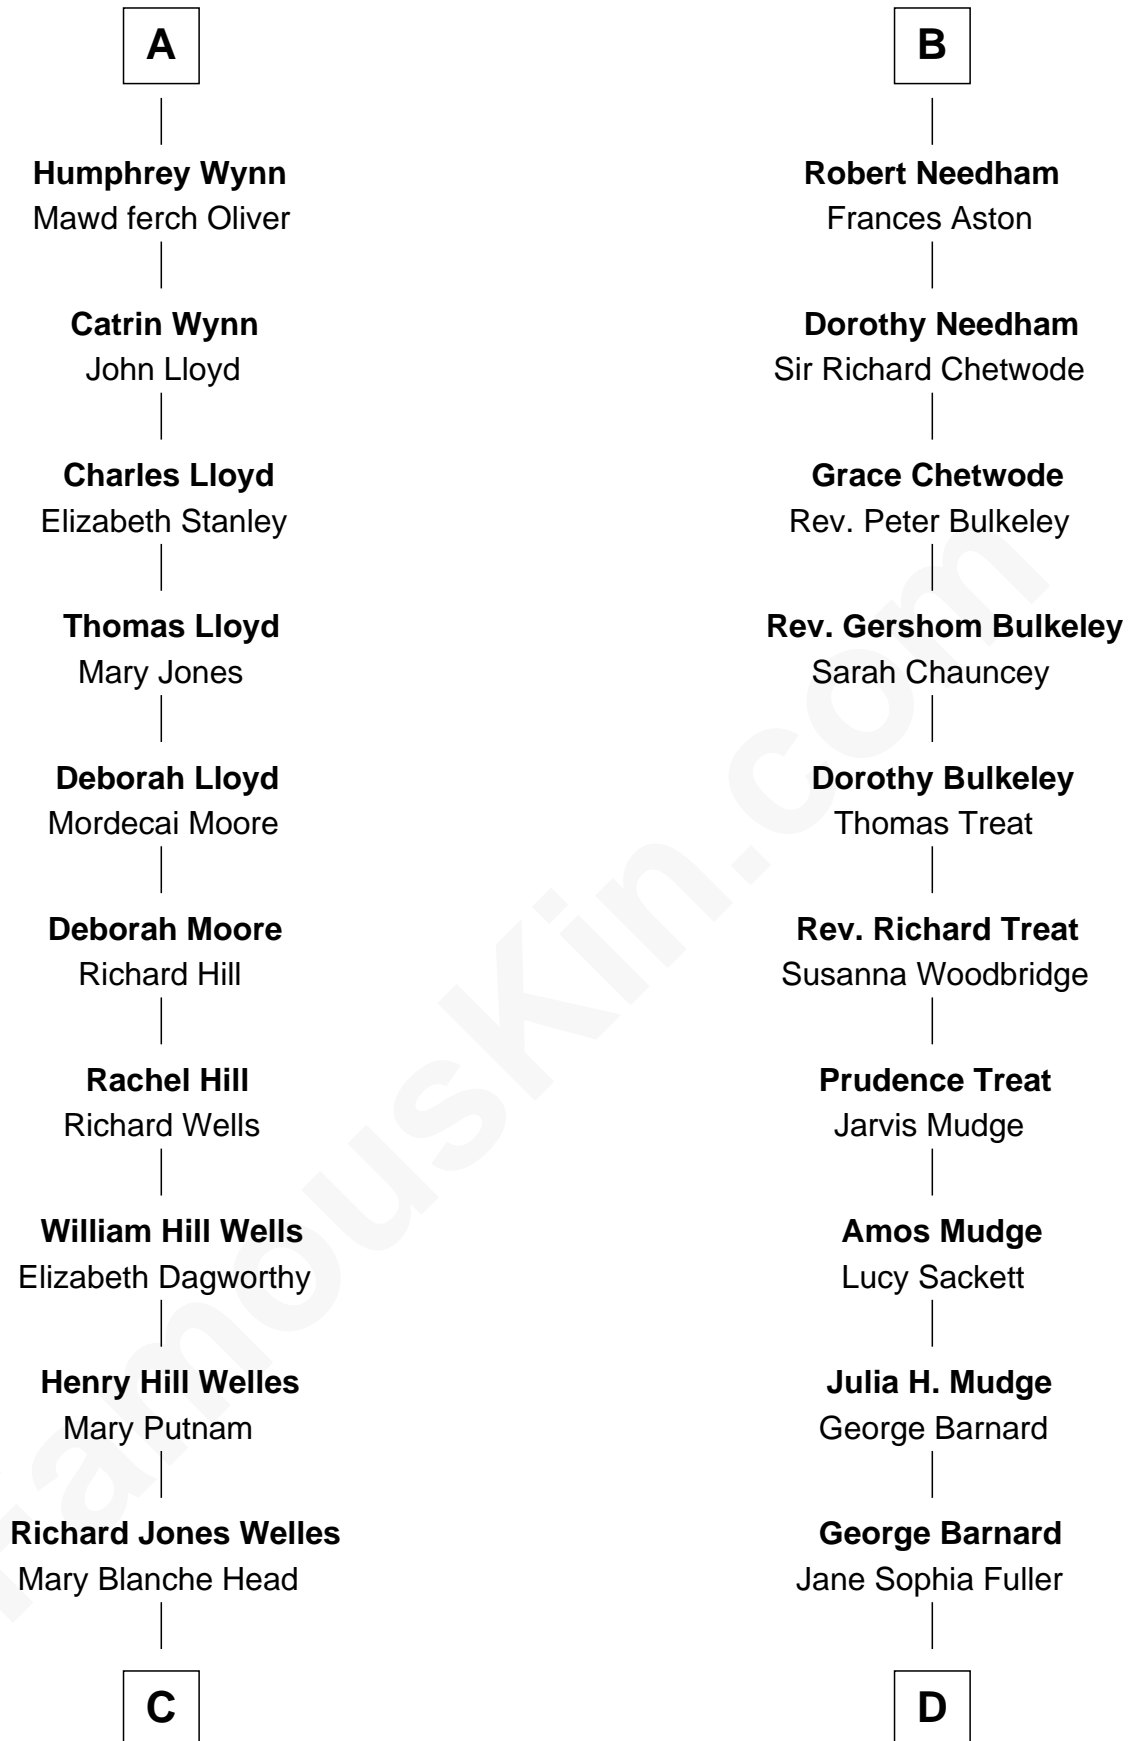

# FamousKin.com Relationship Chart of

**Orson Welles**

*Radio, Stage, and Movie Actor*

18th cousin 1 time removed of

**Dick Clark**

*Radio and TV Host*

**Sir William de Bohun**  
Elizabeth de Badlesmere

FamousKin.com