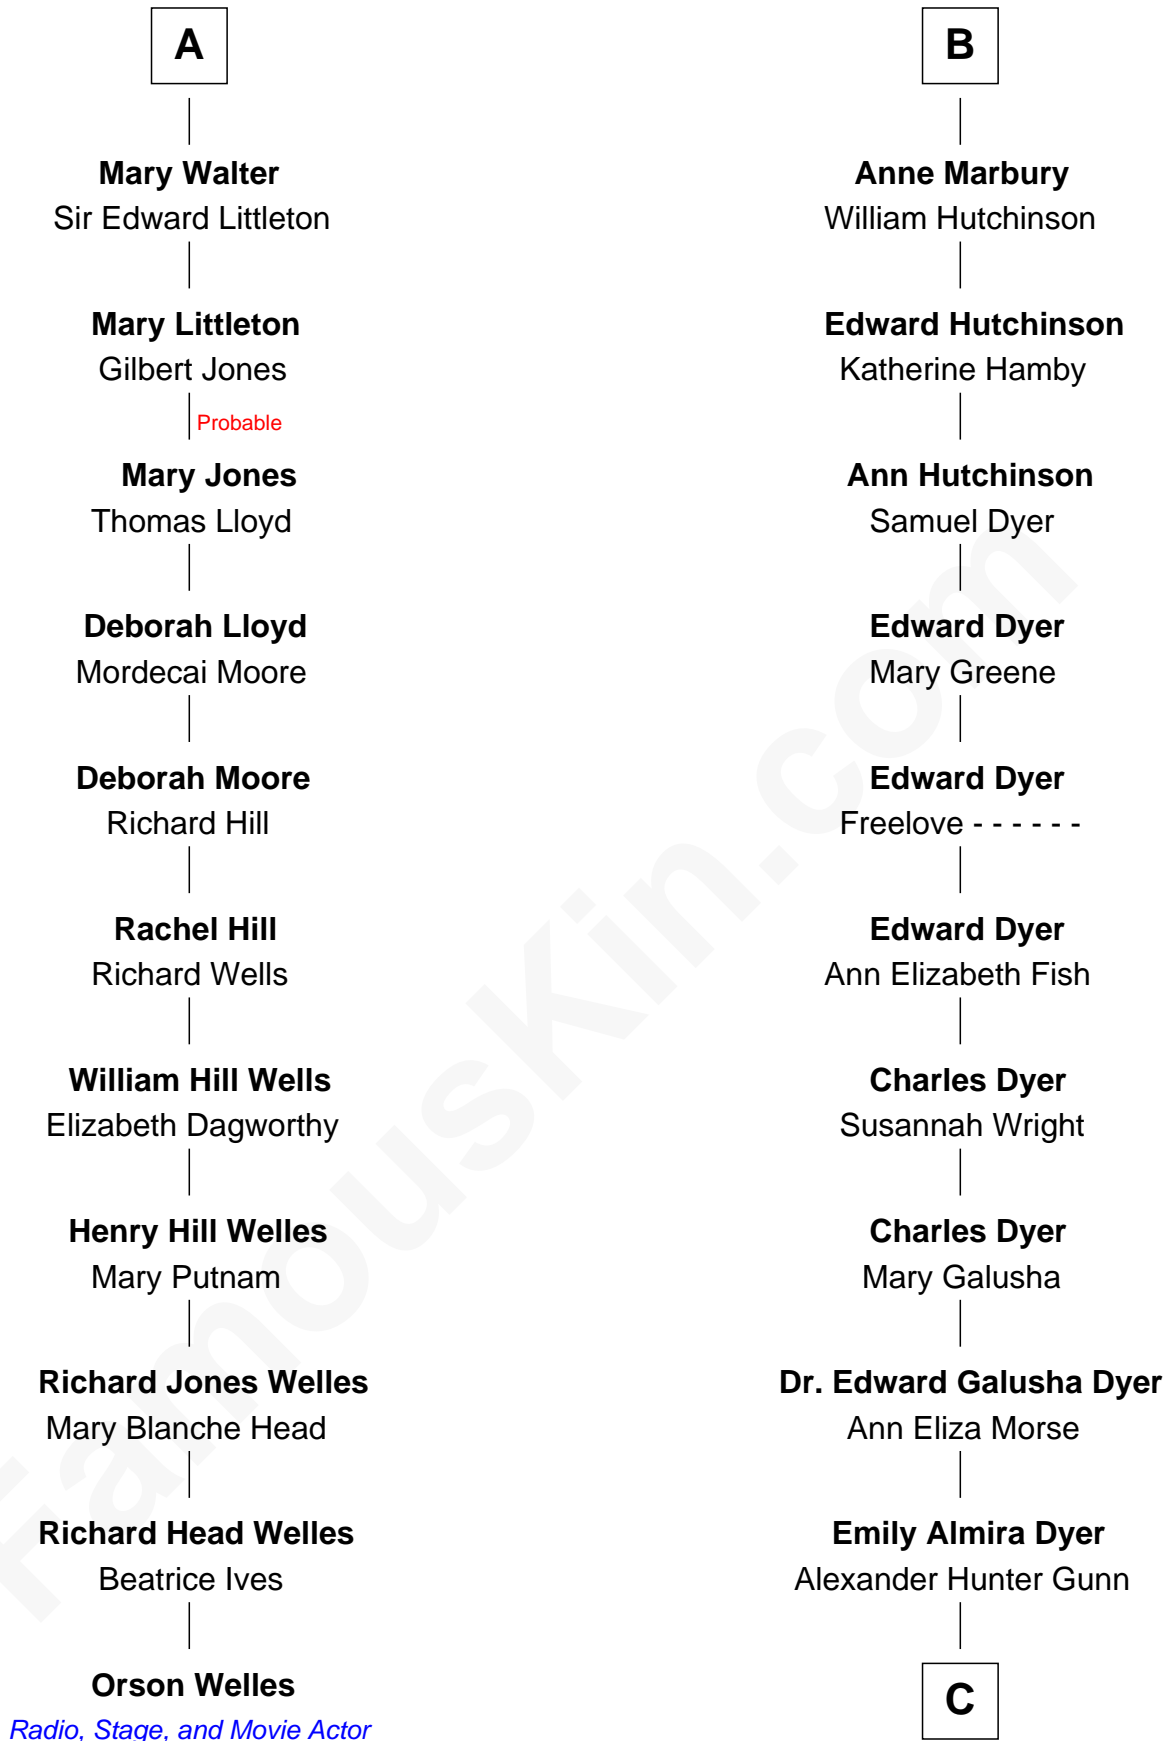

## Relationship Chart of

**Orson Welles**

*Radio, Stage, and Movie Actor*

17th cousin 3 times removed of

**Andrew Shue**

*TV Actor*

**Robert de Ferrers**  
Margaret Despencer

**C**

—  
**Alexander Hunter Gunn**  
Harriet Grace Brewster Willcox

—  
**Mary Brewster Gunn**  
Adoniram Judson Wells

—  
**Anne Brewster Wells**  
James William Shue

—  
**Andrew Shue**  
*TV Actor*