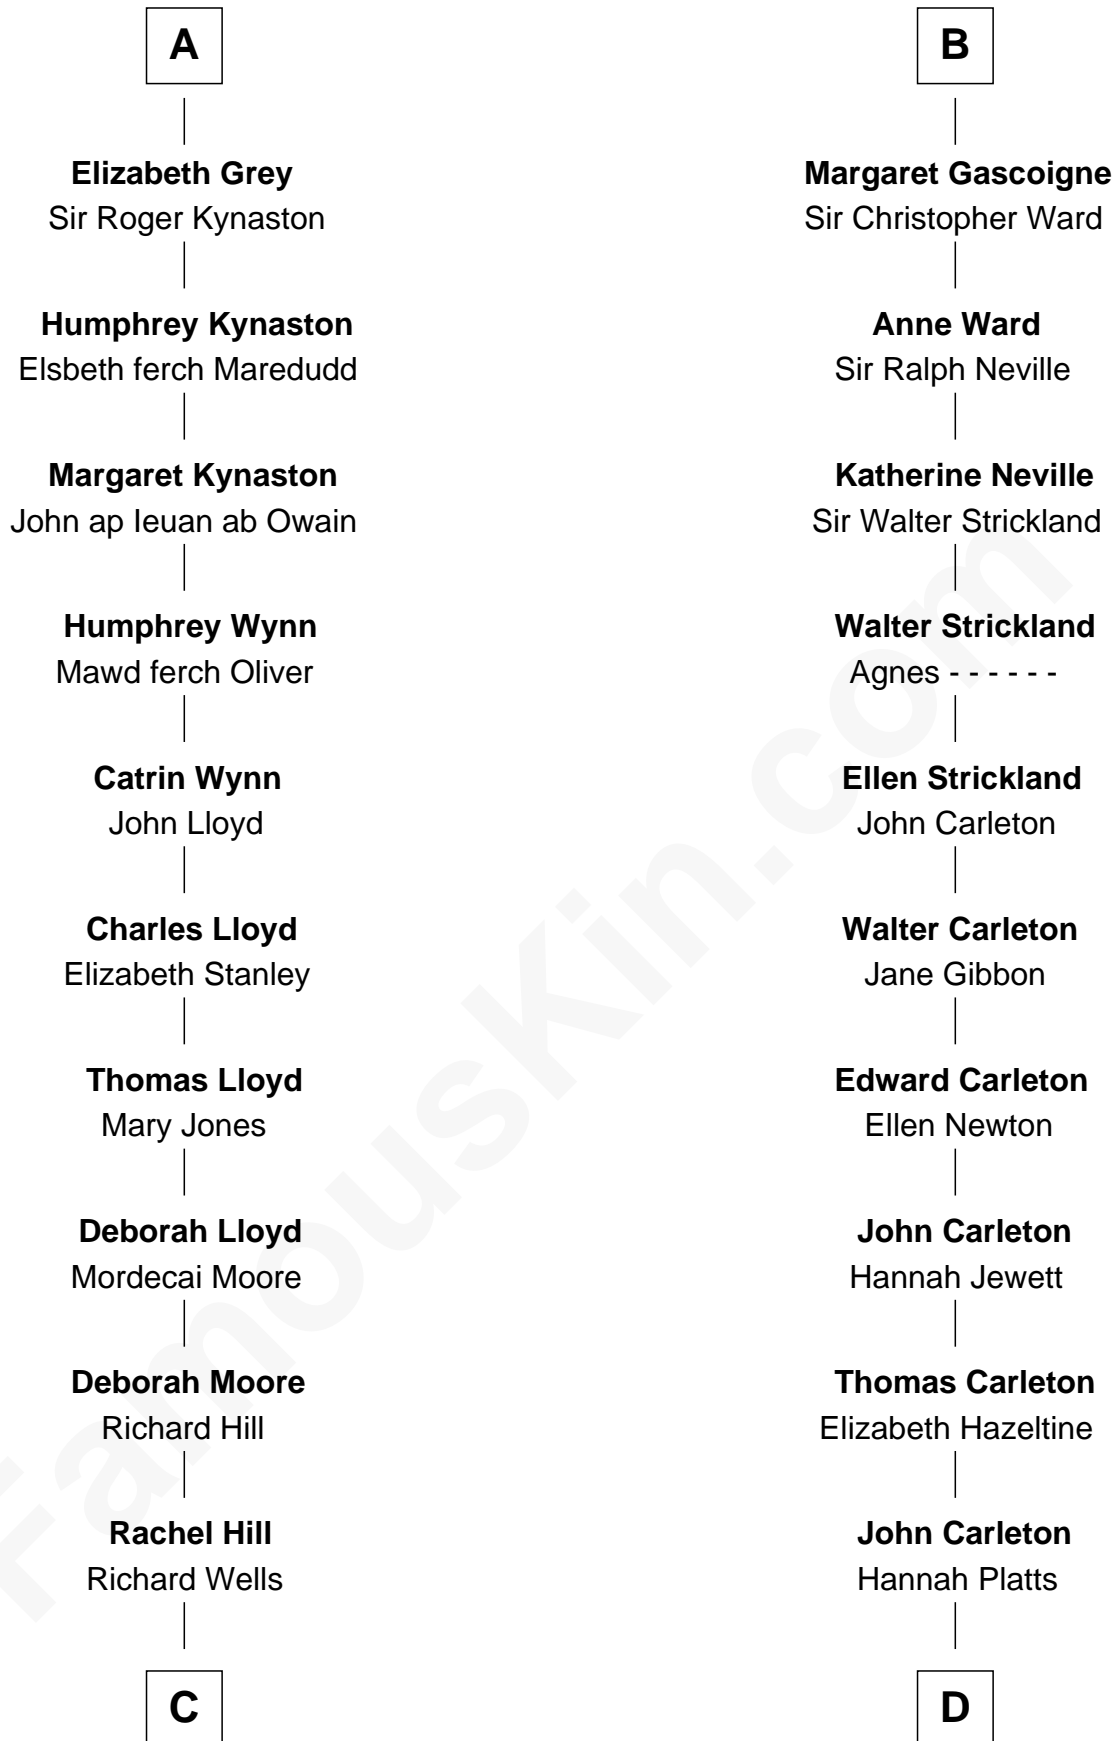

FamousKin.com

Relationship Chart of

Orson Welles

Radio, Stage, and Movie Actor

20th cousin 1 time removed of

Charles A. Pillsbury

Co-Founder of C.A. Pillsbury Co.

C