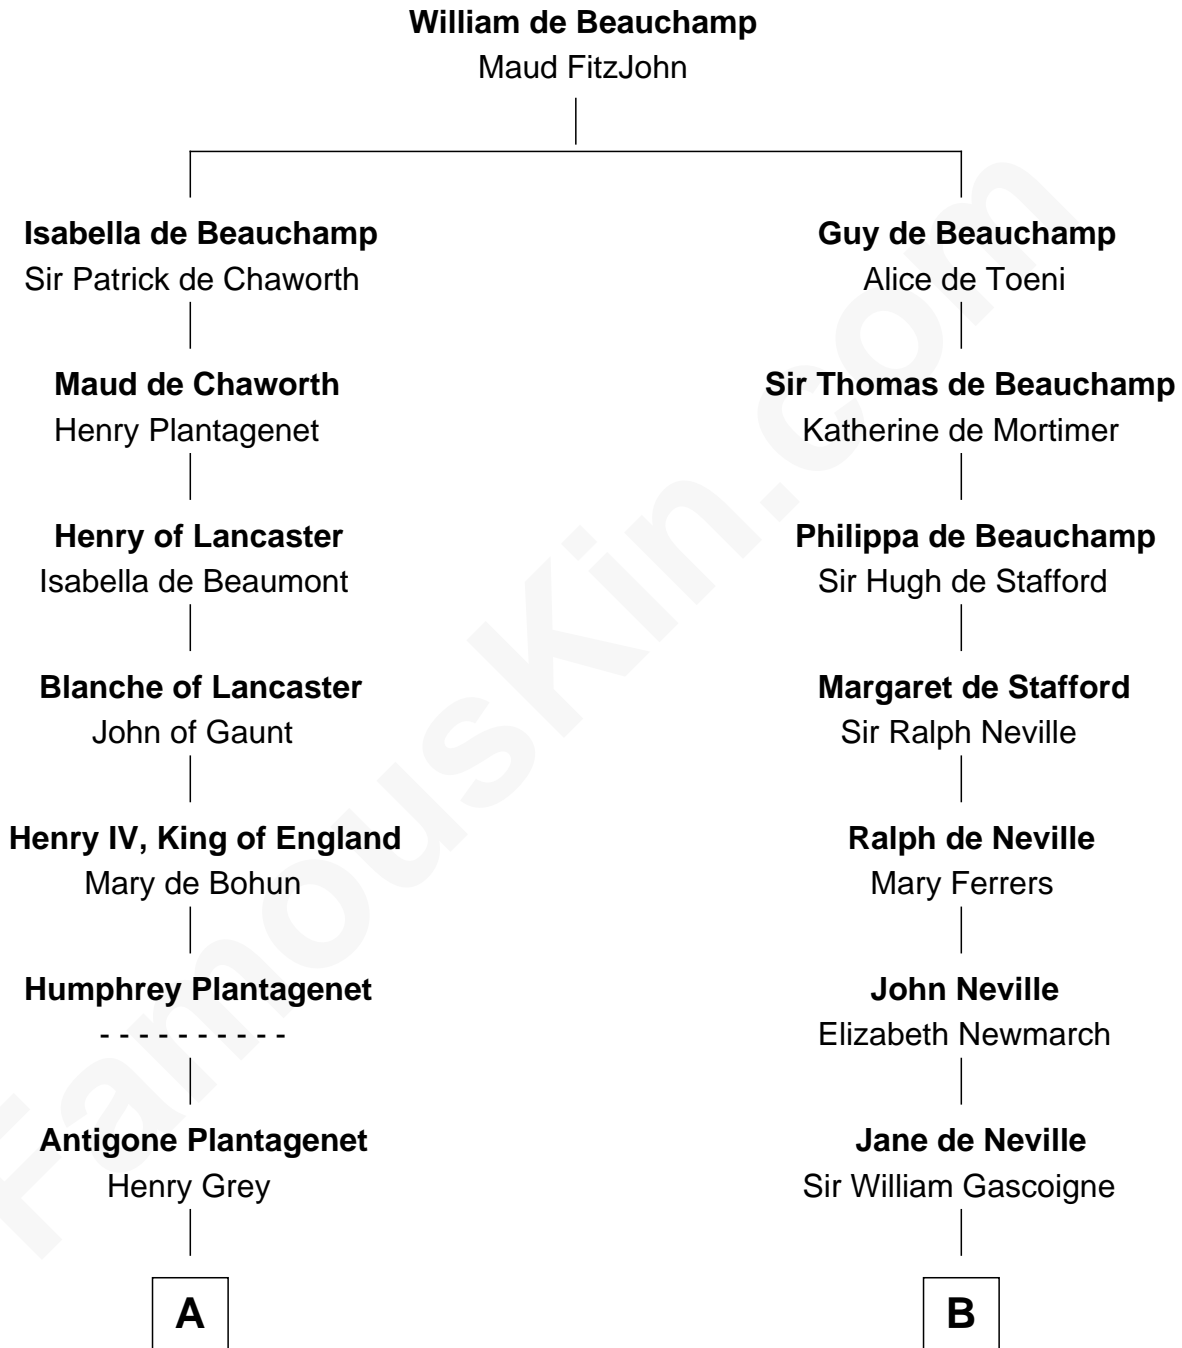

FamousKin.com

Relationship Chart of

Orson Welles

Radio, Stage, and Movie Actor

20th cousin 1 time removed of

Charles A. Pillsbury

Co-Founder of C.A. Pillsbury Co.

C

William Hill Wells
Elizabeth Dagworthy

Henry Hill Welles
Mary Putnam

Richard Jones Welles
Mary Blanche Head

Richard Head Welles
Beatrice Ives

Orson Welles
Radio, Stage, and Movie Actor

D

Moses Carleton
Margaret Sprake