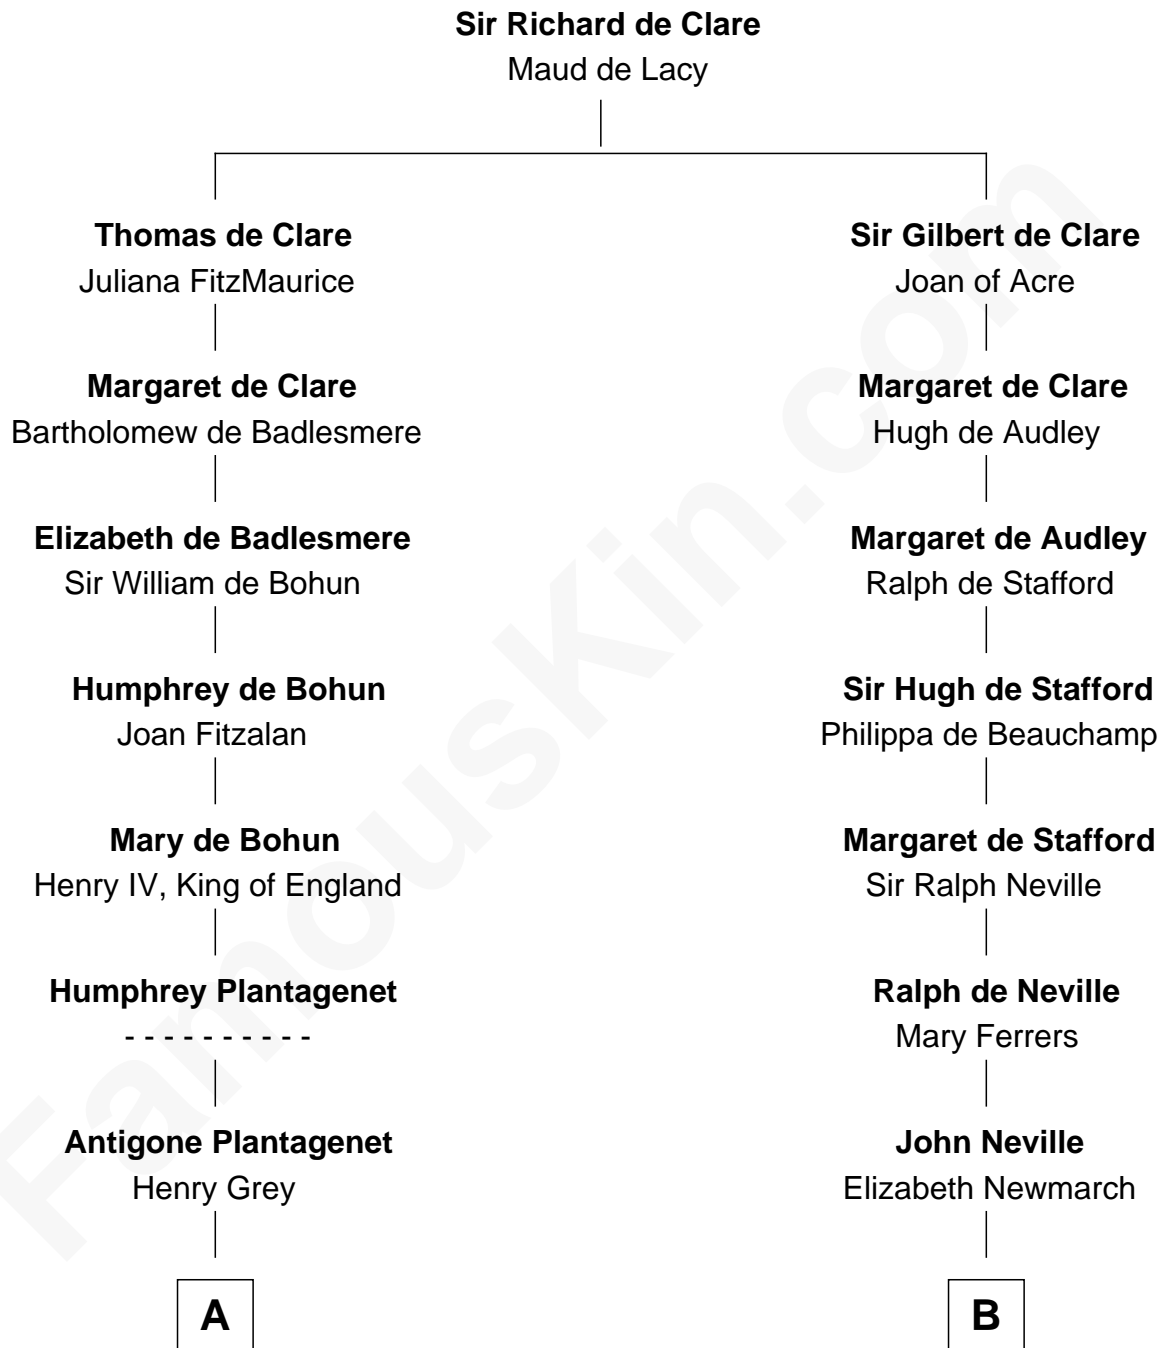

FamousKin.com Relationship Chart of

Orson Welles

Radio, Stage, and Movie Actor

21st cousin of

Charles A. Pillsbury

Co-Founder of C.A. Pillsbury Co.

C

William Hill Wells
Elizabeth Dagworthy

Henry Hill Welles
Mary Putnam

Richard Jones Welles
Mary Blanche Head

Richard Head Welles
Beatrice Ives

Orson Welles
Radio, Stage, and Movie Actor

D

John Carleton
Hannah Platts

Moses Carleton
Margaret Sprake