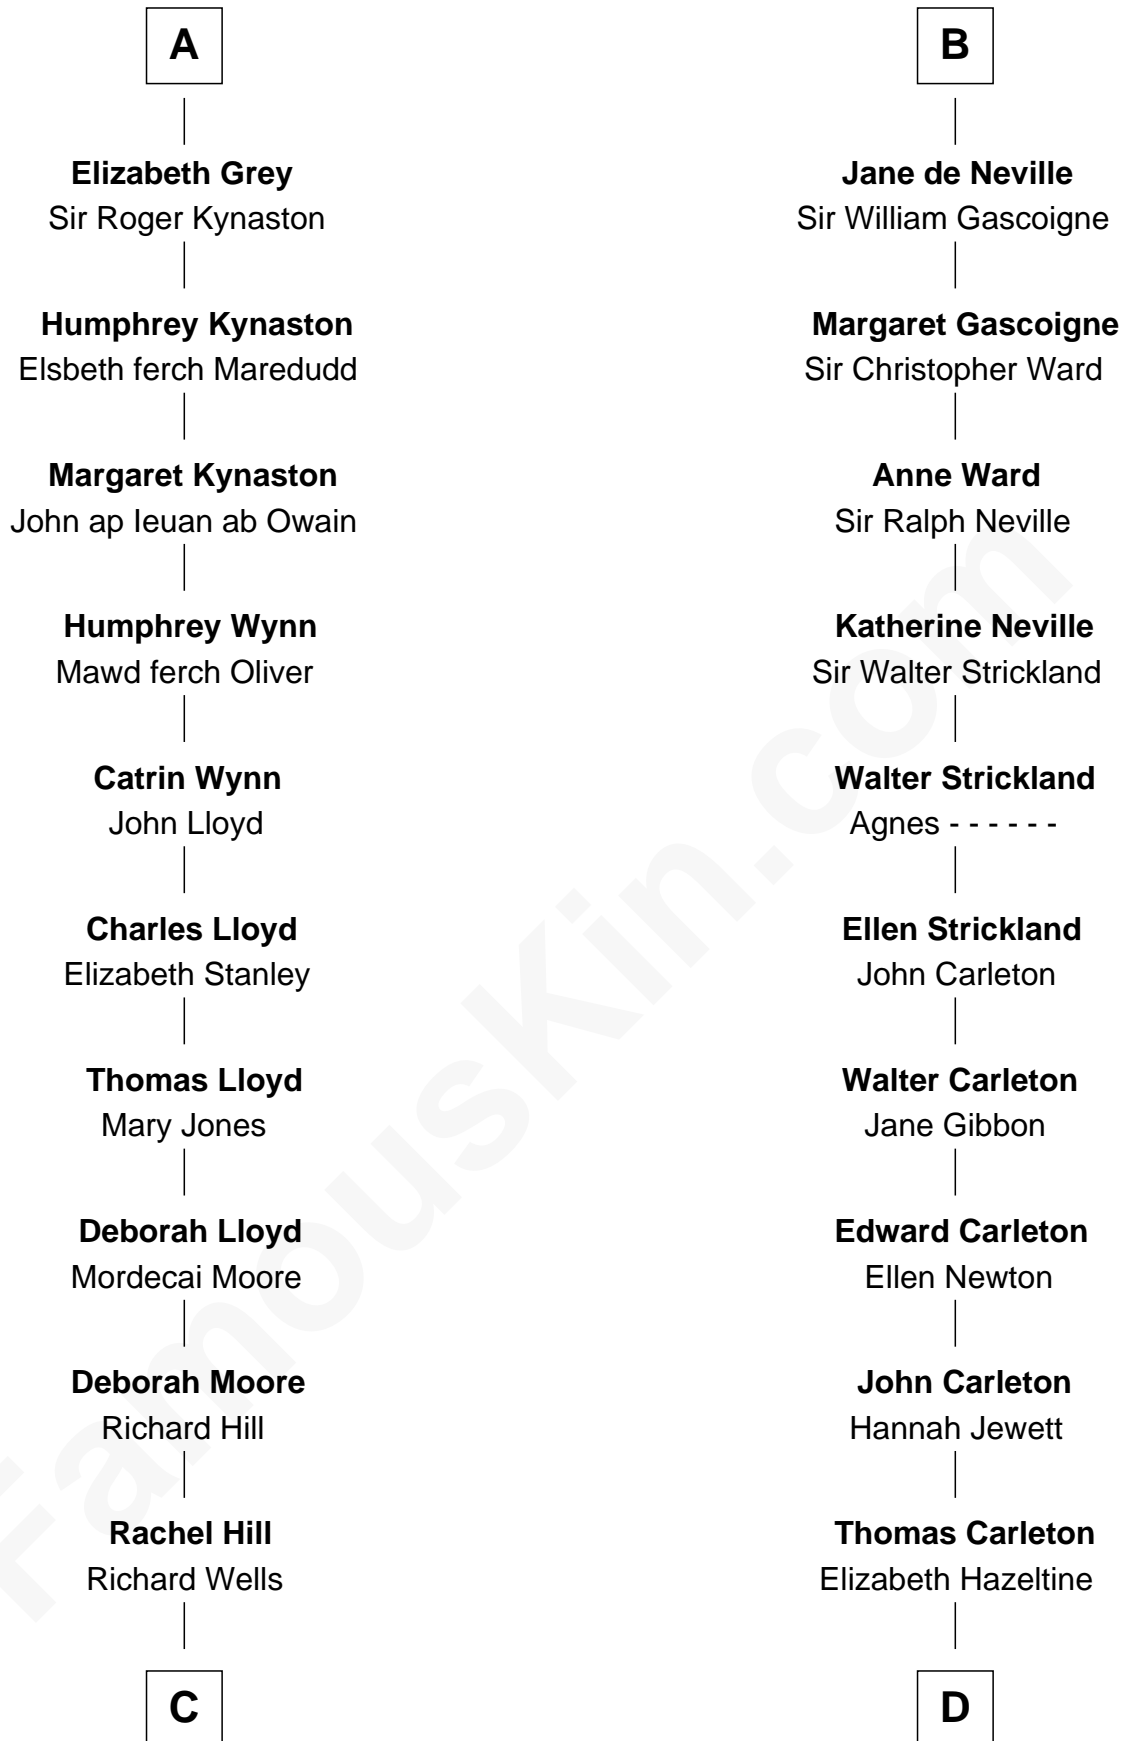

FamousKin.com Relationship Chart of

Orson Welles

Radio, Stage, and Movie Actor

21st cousin of

Charles A. Pillsbury

Co-Founder of C.A. Pillsbury Co.

C

William Hill Wells
Elizabeth Dagworthy