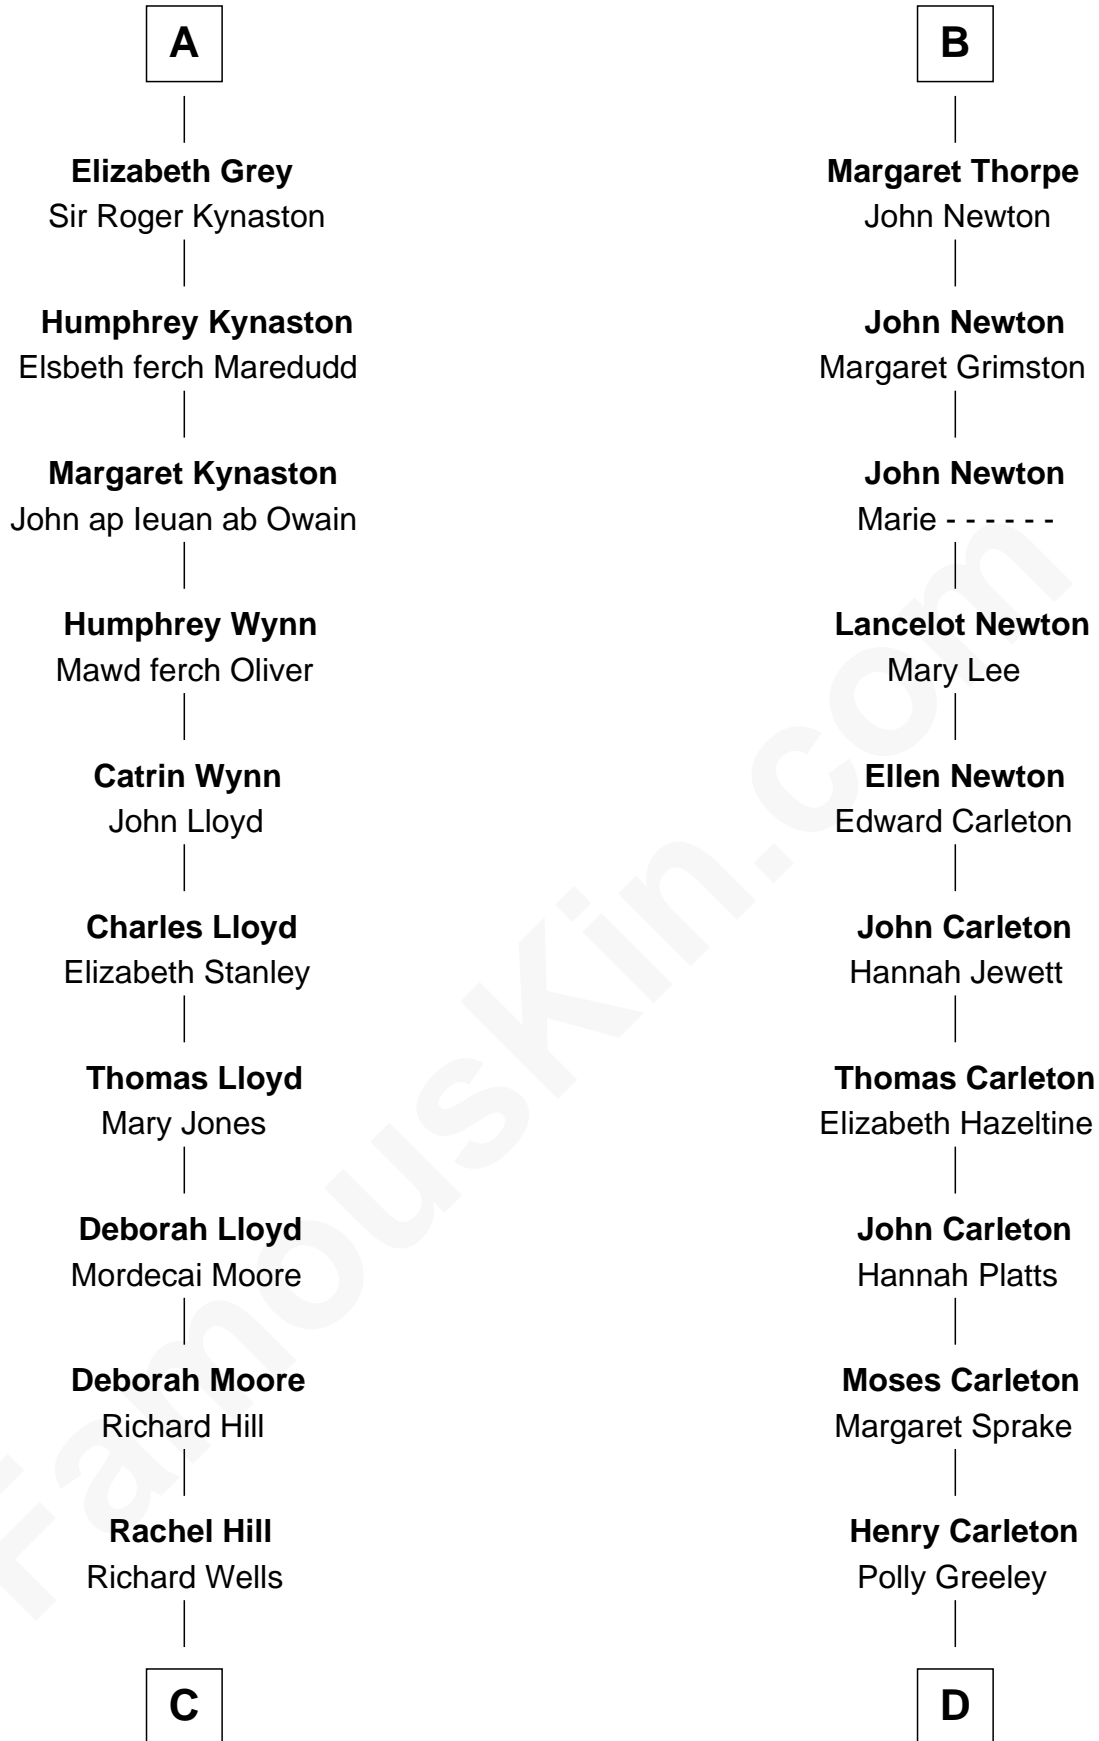

## Relationship Chart of

### Orson Welles

*Radio, Stage, and Movie Actor*

18th cousin 3 times removed of

### Charles A. Pillsbury

*Co-Founder of C.A. Pillsbury Co.*

**C**

**William Hill Wells**  
Elizabeth Dagworthy

**Henry Hill Welles**  
Mary Putnam

**Richard Jones Welles**  
Mary Blanche Head

**Richard Head Welles**  
Beatrice Ives