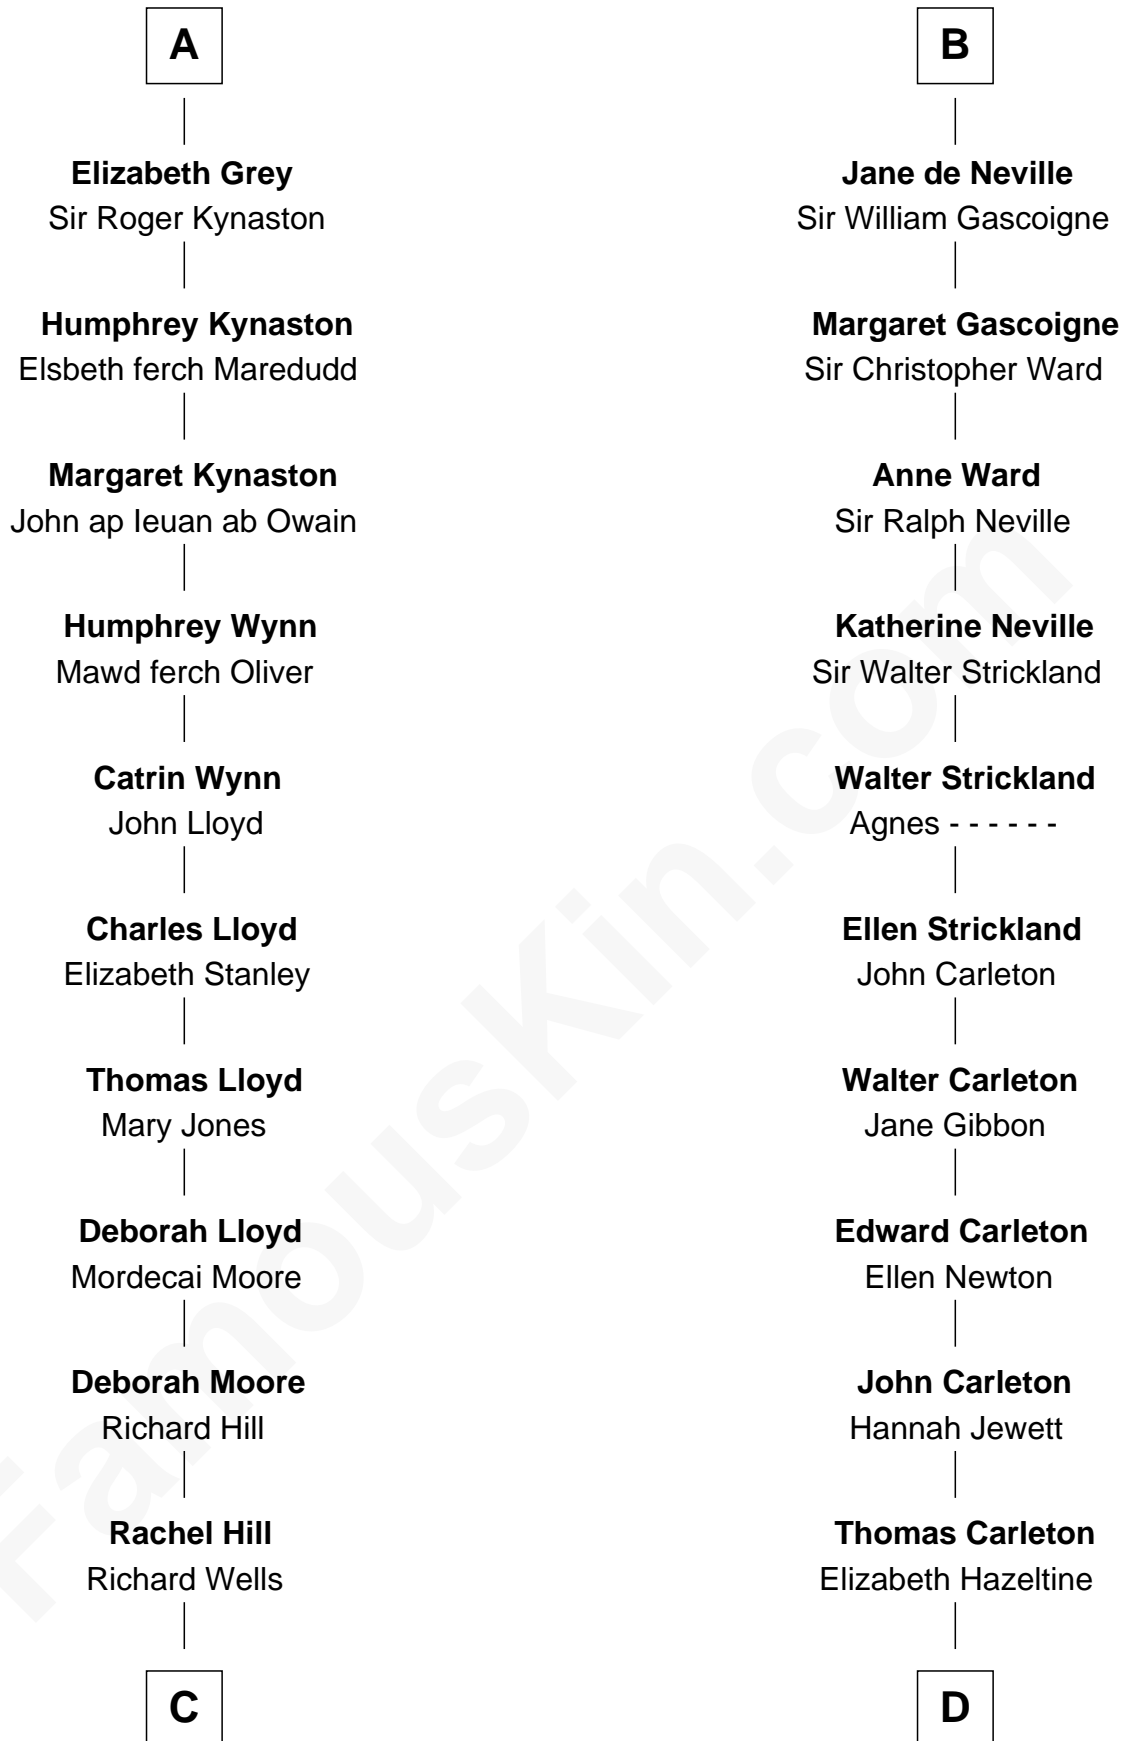

FamousKin.com Relationship Chart of

Orson Welles

Radio, Stage, and Movie Actor

21st cousin of

Charles A. Pillsbury

Co-Founder of C.A. Pillsbury Co.

Sir Humphrey de Bohun

Eleanor de Braiose