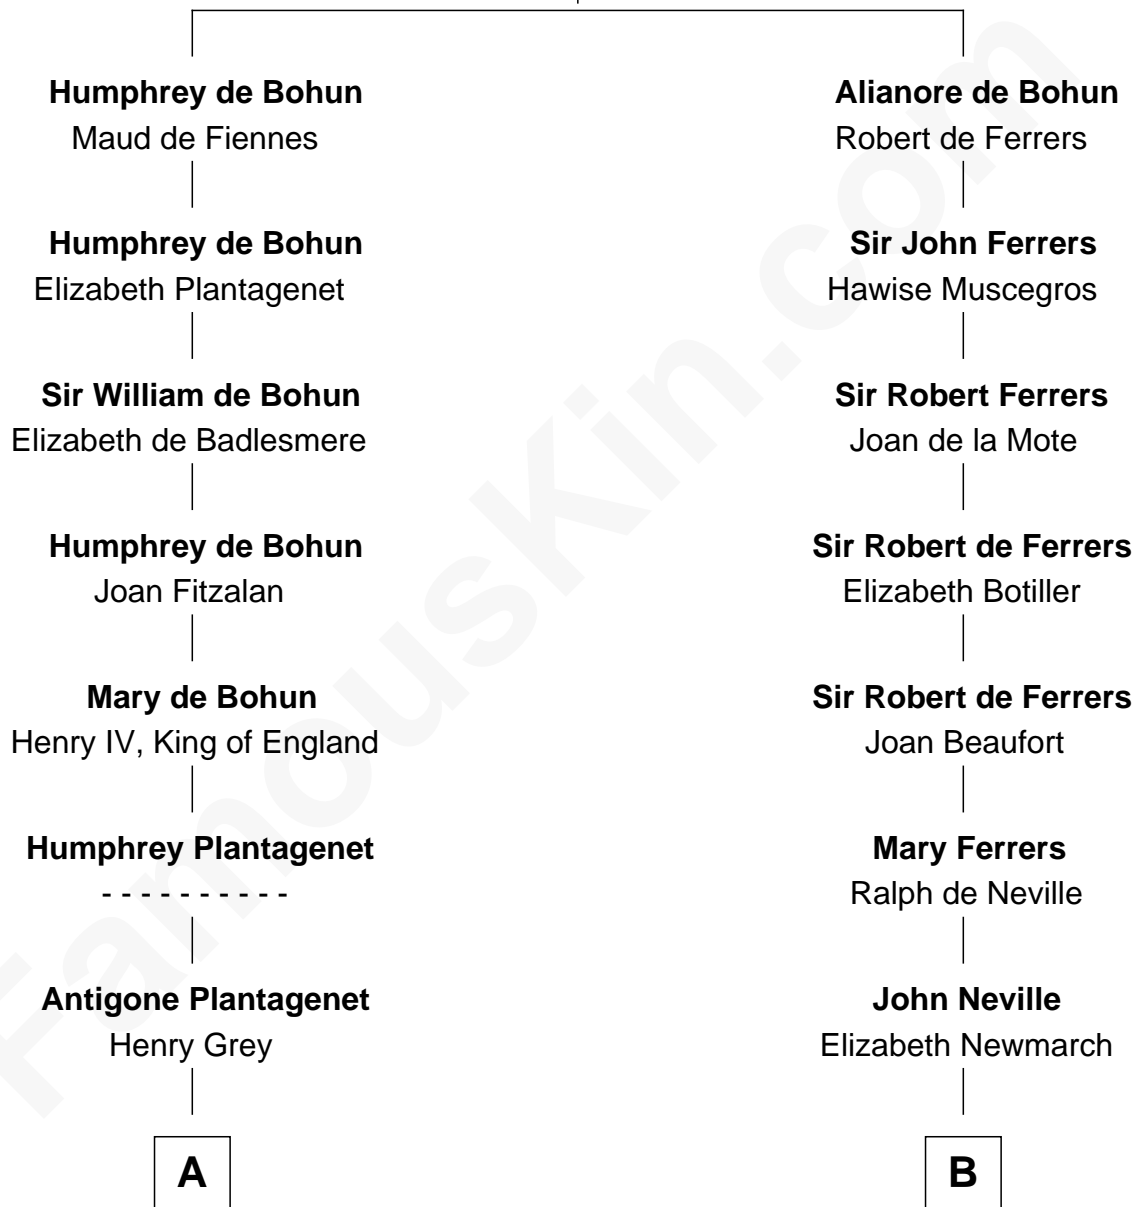

FamousKin.com Relationship Chart of

Orson Welles

Radio, Stage, and Movie Actor

21st cousin of

Charles A. Pillsbury

Co-Founder of C.A. Pillsbury Co.

Sir Humphrey de Bohun

Eleanor de Braiose