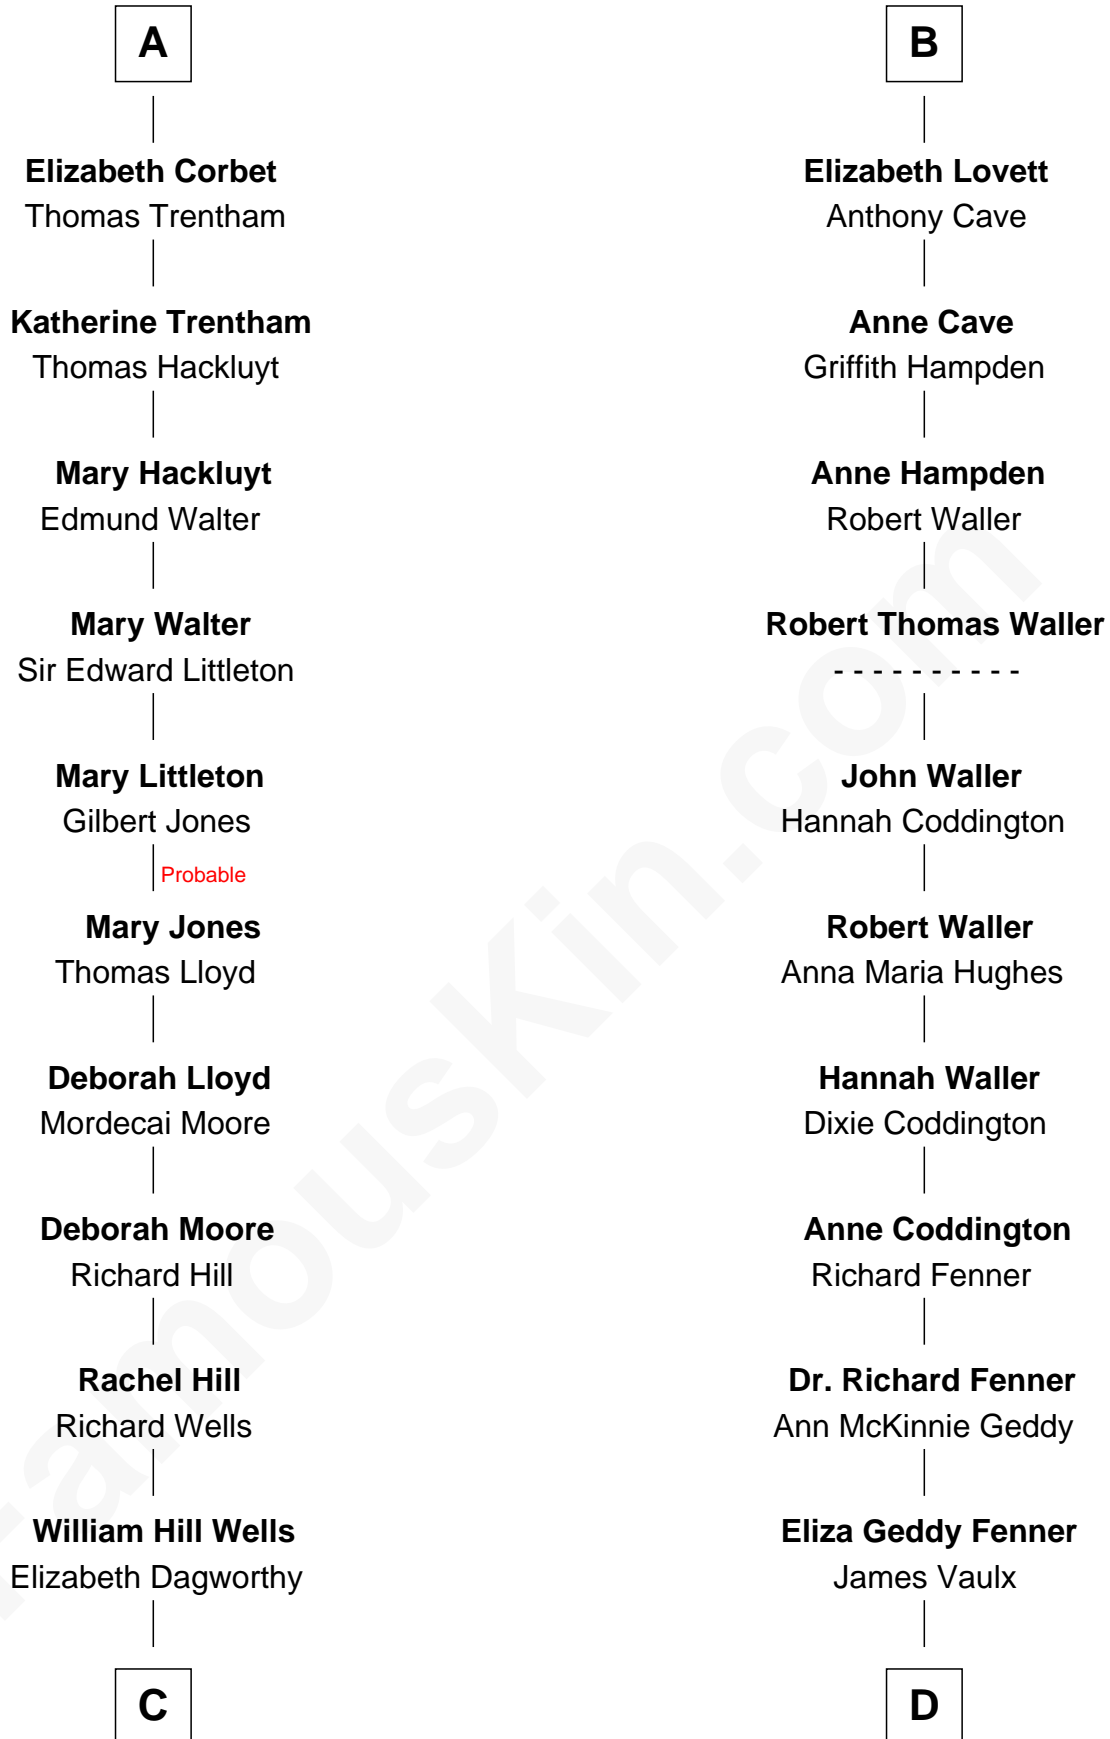

FamousKin.com Relationship Chart of

Orson Welles

Radio, Stage, and Movie Actor

20th cousin of

John McCain

U.S. Senator from Arizona

C

Henry Hill Welles

James Junius Vaulx

Margaret Garside

Katherine Davey Vaulx

Adm. John Sidney McCain

Adm. John Sidney McCain

Roberta Wright

John McCain

U.S. Senator from Arizona