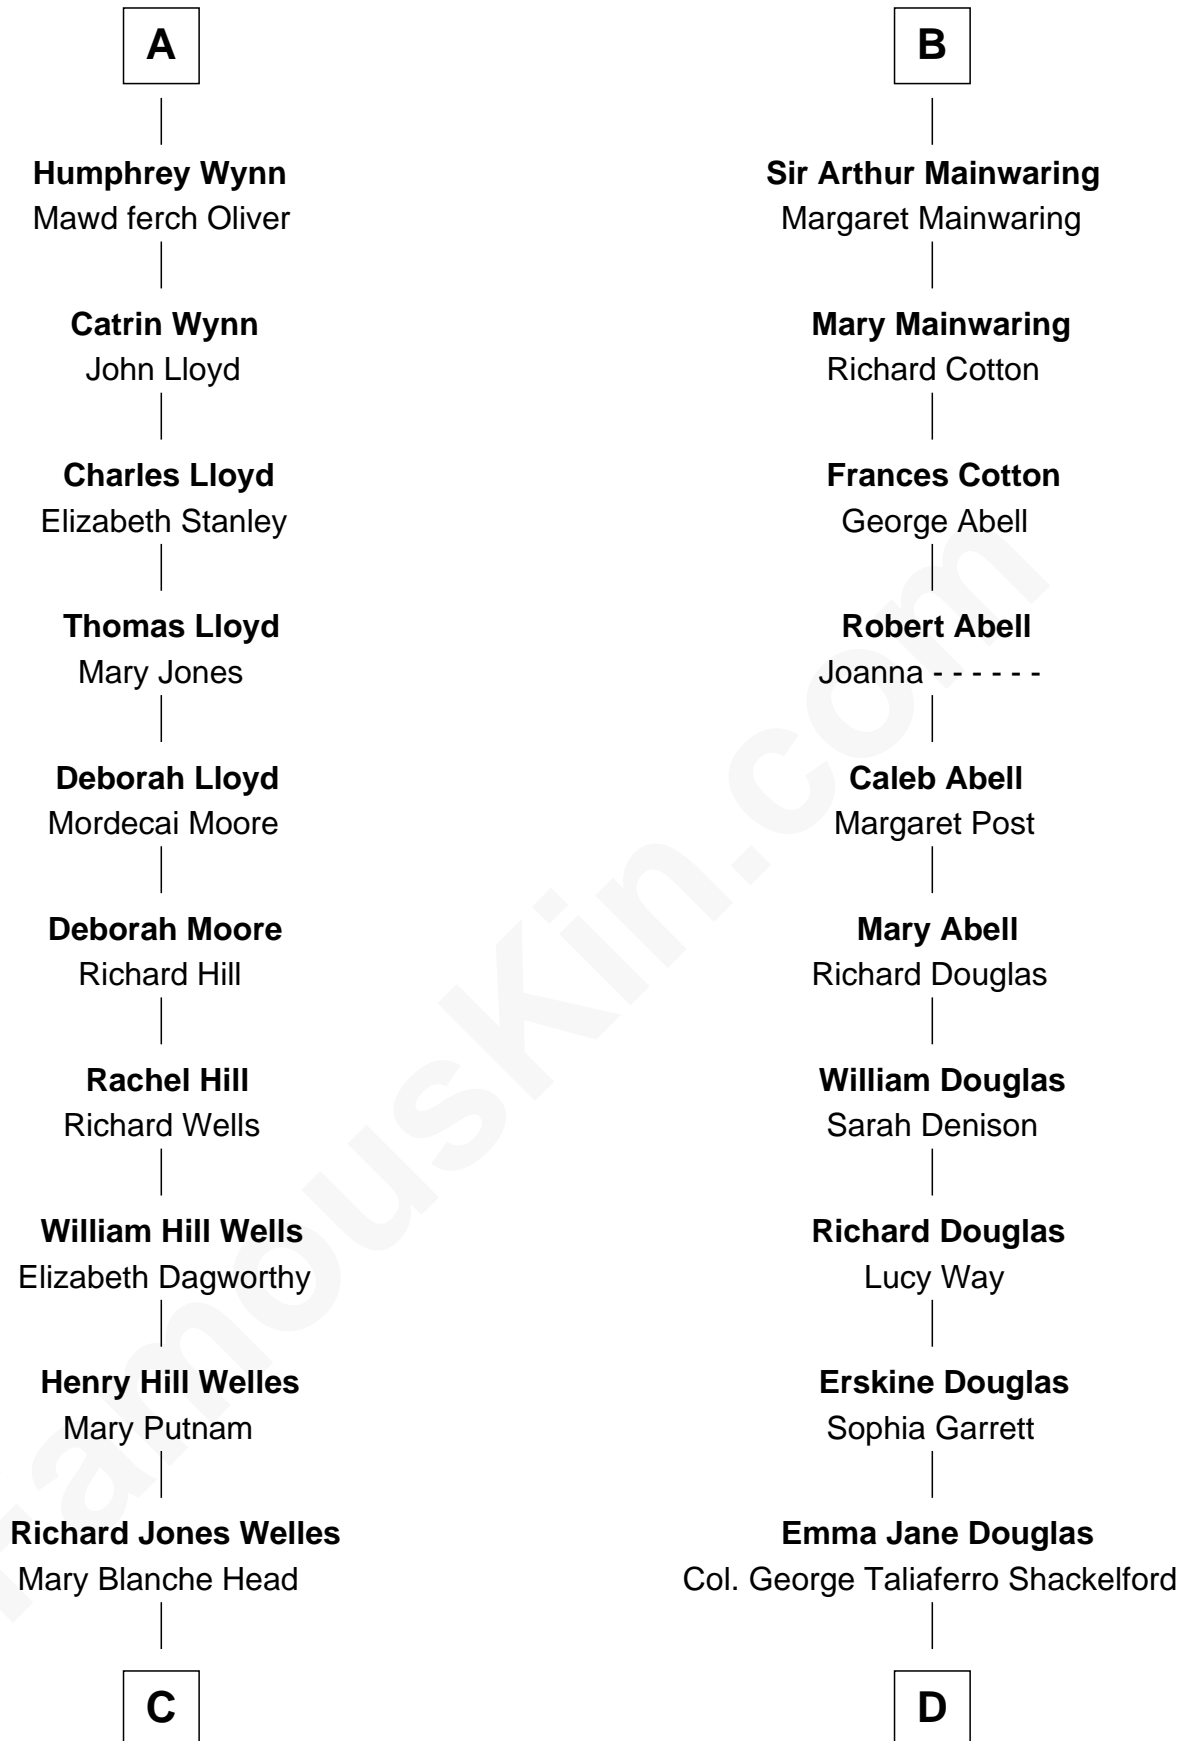

FamousKin.com Relationship Chart of

Orson Welles

Radio, Stage, and Movie Actor

18th cousin 2 times removed of

Illeana Douglas

TV and Movie Actress

Richard Fitzalan
Eleanor Plantagenet

C