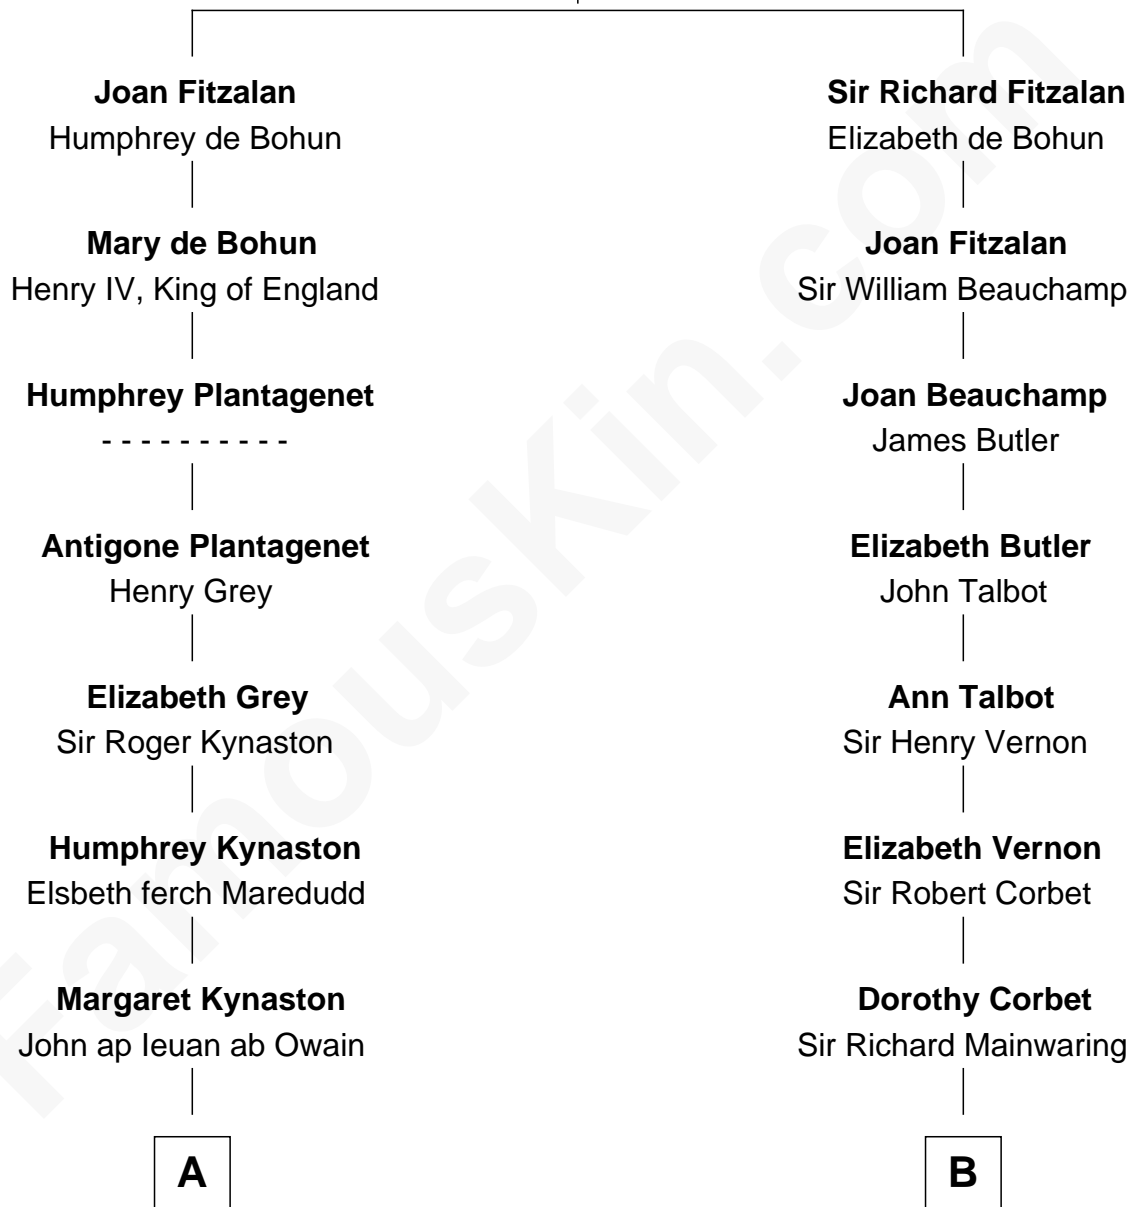

FamousKin.com Relationship Chart of

Orson Welles

Radio, Stage, and Movie Actor

18th cousin 2 times removed of

Illeana Douglas

TV and Movie Actress

Richard Fitzalan
Eleanor Plantagenet

C

Richard Head Welles

Beatrice Ives

Orson Welles

Radio, Stage, and Movie Actor

D

Lena Priscilla Shackelford

Edouard Gregory Hesselberg

Melvyn Edouard Hesselberg