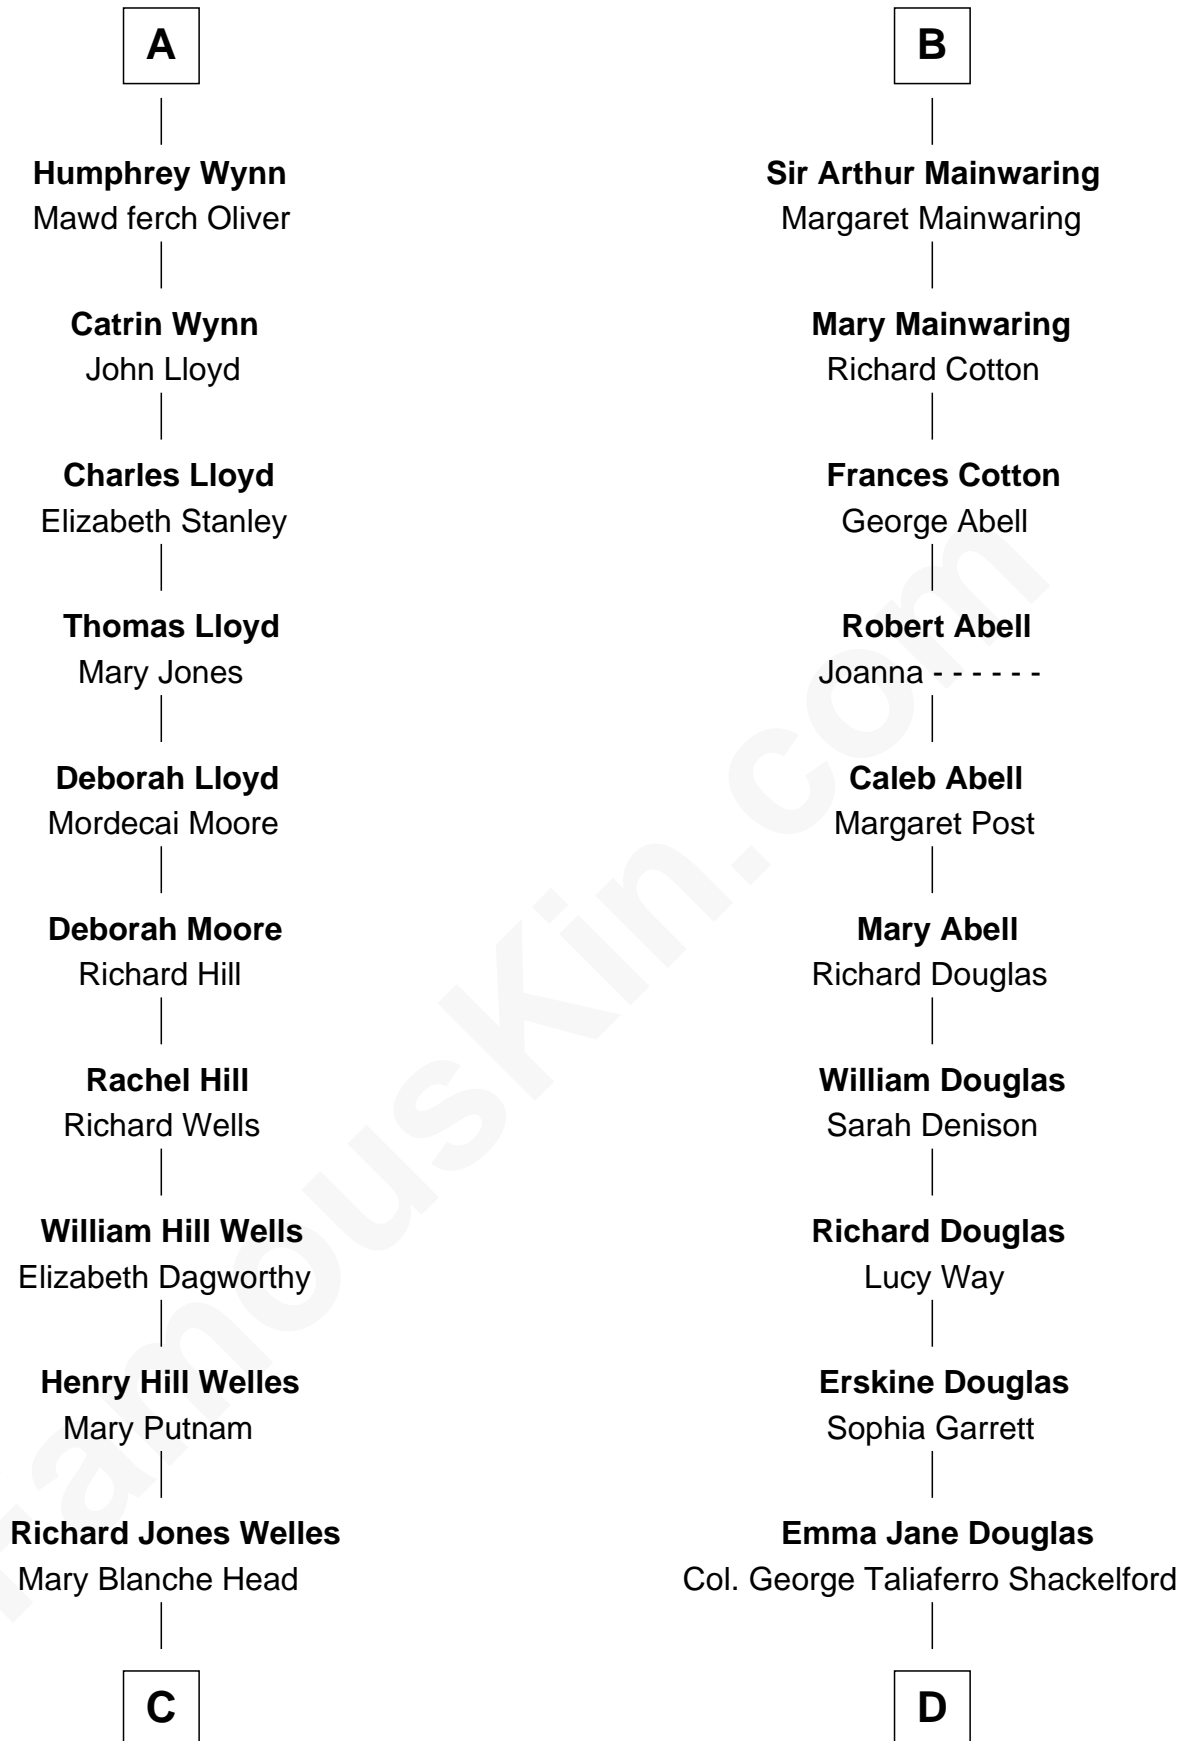

FamousKin.com

Relationship Chart of

Orson Welles

Radio, Stage, and Movie Actor

18th cousin 2 times removed of

Illeana Douglas

TV and Movie Actress

Sir William de Bohun
Elizabeth de Badlesmere