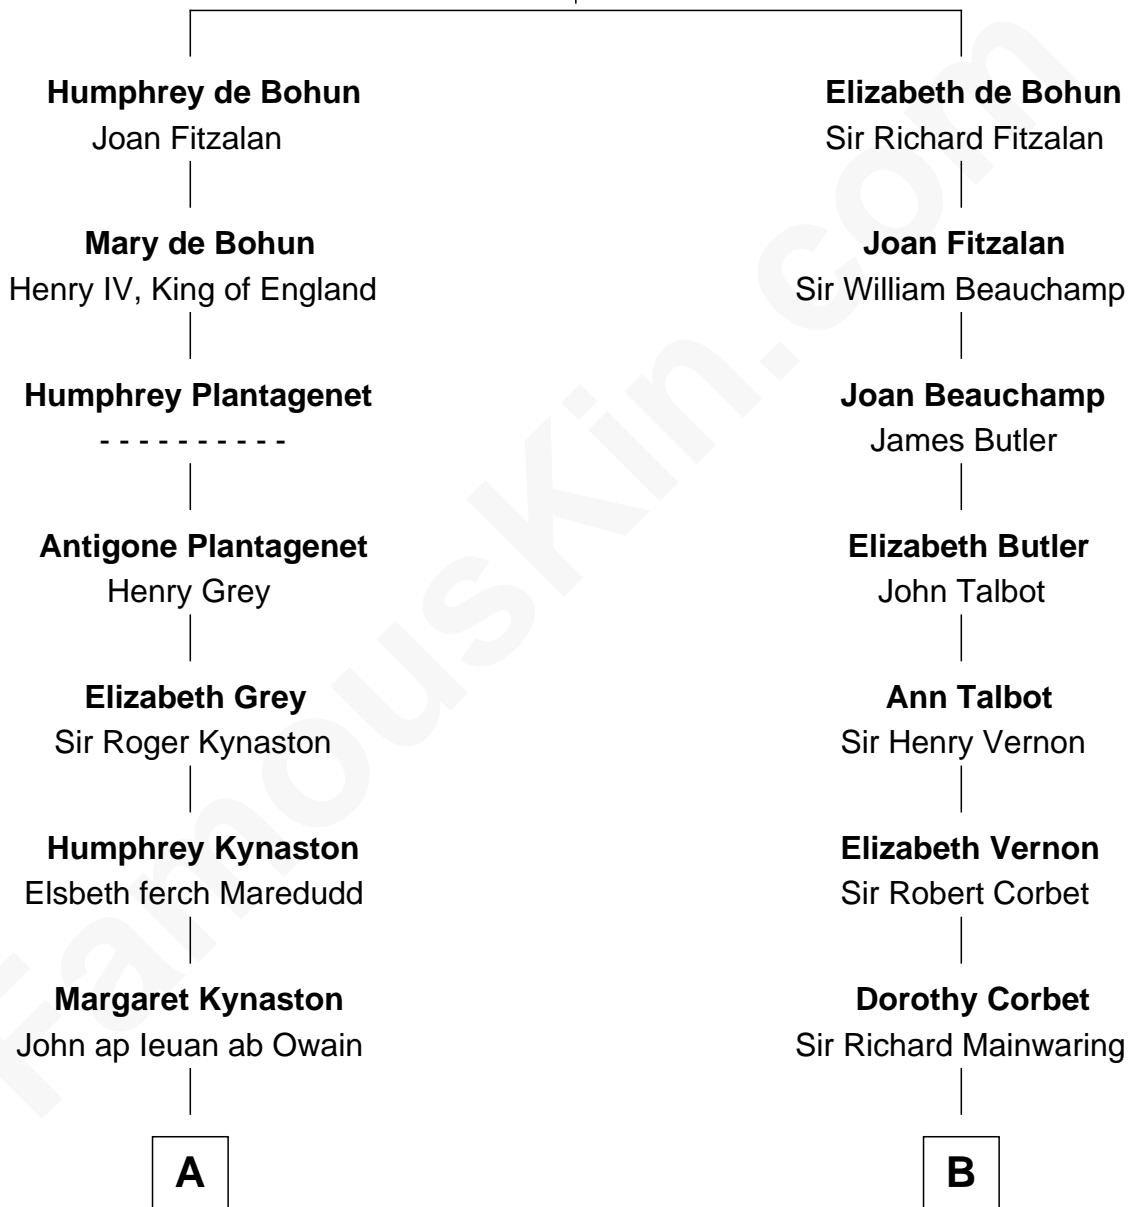

FamousKin.com

Relationship Chart of

Orson Welles

Radio, Stage, and Movie Actor

18th cousin 2 times removed of

Illeana Douglas

TV and Movie Actress

Sir William de Bohun
Elizabeth de Badlesmere

C

Richard Head Welles

Beatrice Ives

Orson Welles

Radio, Stage, and Movie Actor

D

Lena Priscilla Shackelford

Edouard Gregory Hesselberg