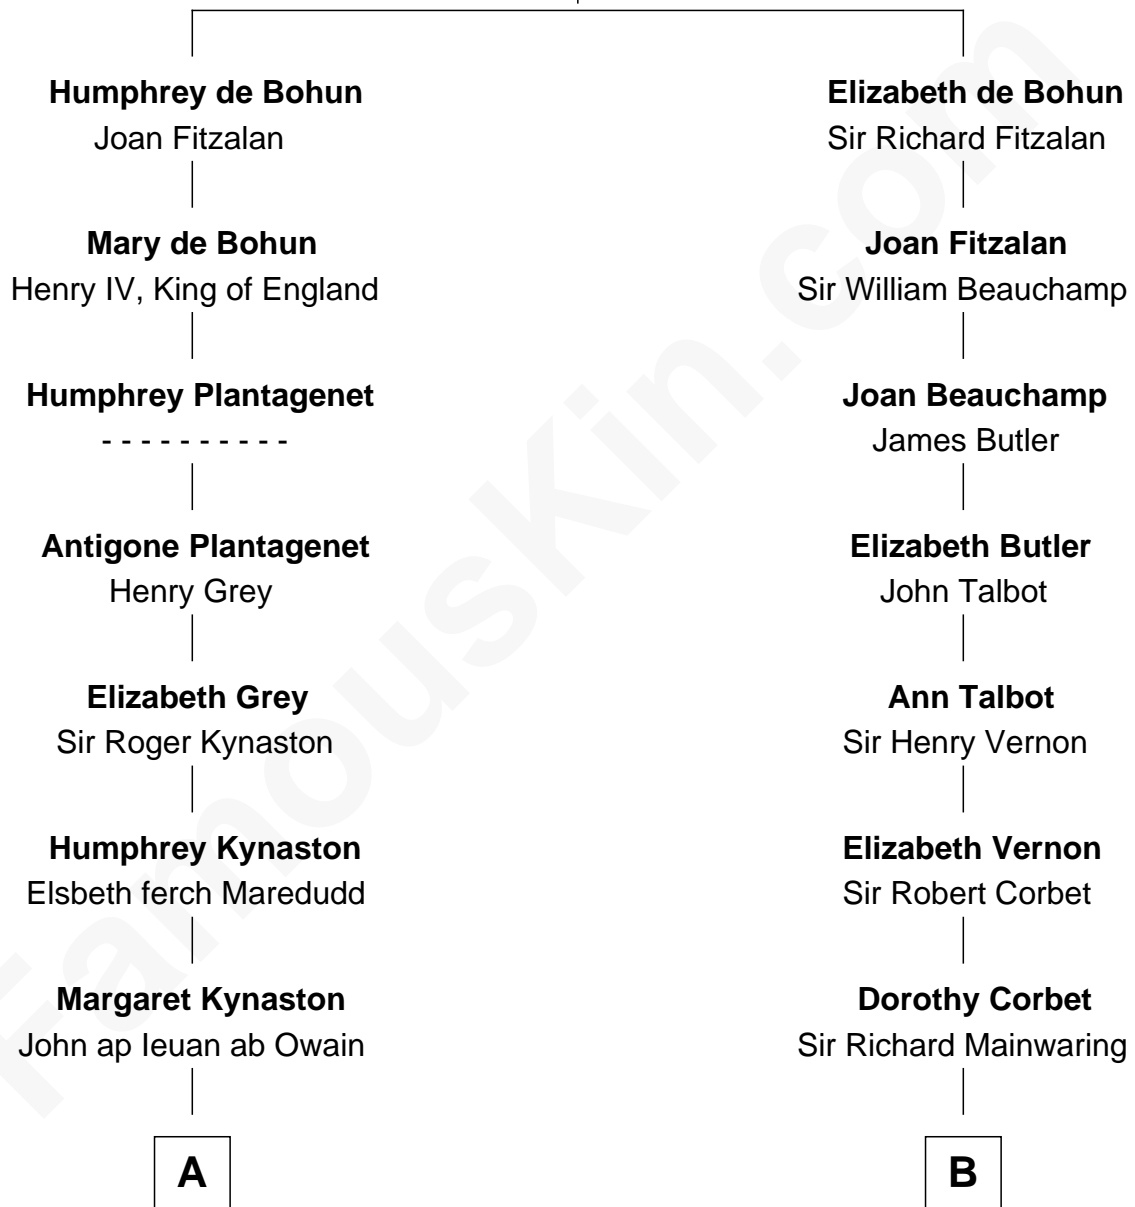

# FamousKin.com Relationship Chart of

**Orson Welles**

*Radio, Stage, and Movie Actor*

18th cousin of

**Melvyn Douglas**

*Movie Actor*

**Sir William de Bohun**  
Elizabeth de Badlesmere

FamousKin.com