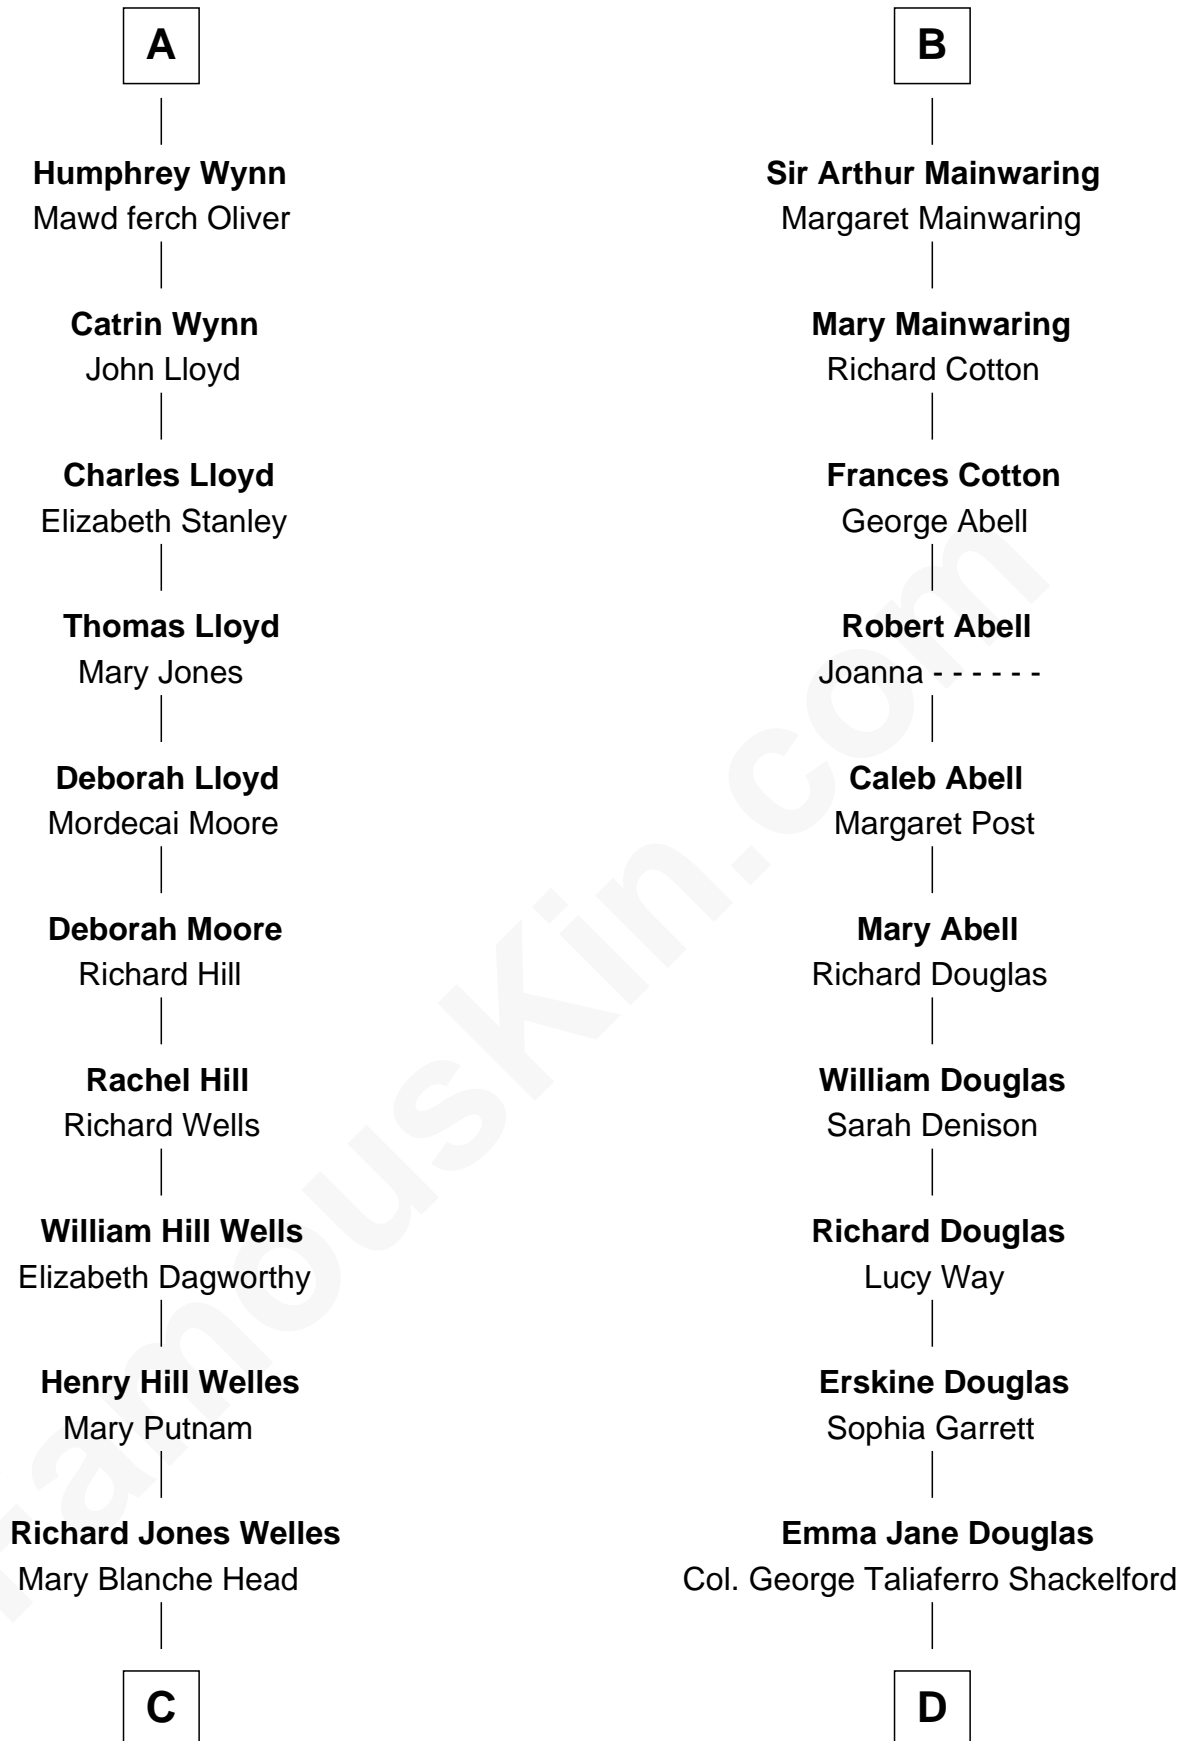

# FamousKin.com Relationship Chart of

**Orson Welles**

*Radio, Stage, and Movie Actor*

18th cousin of

**Melvyn Douglas**

*Movie Actor*

**Sir William de Bohun**  
Elizabeth de Badlesmere

FamousKin.com