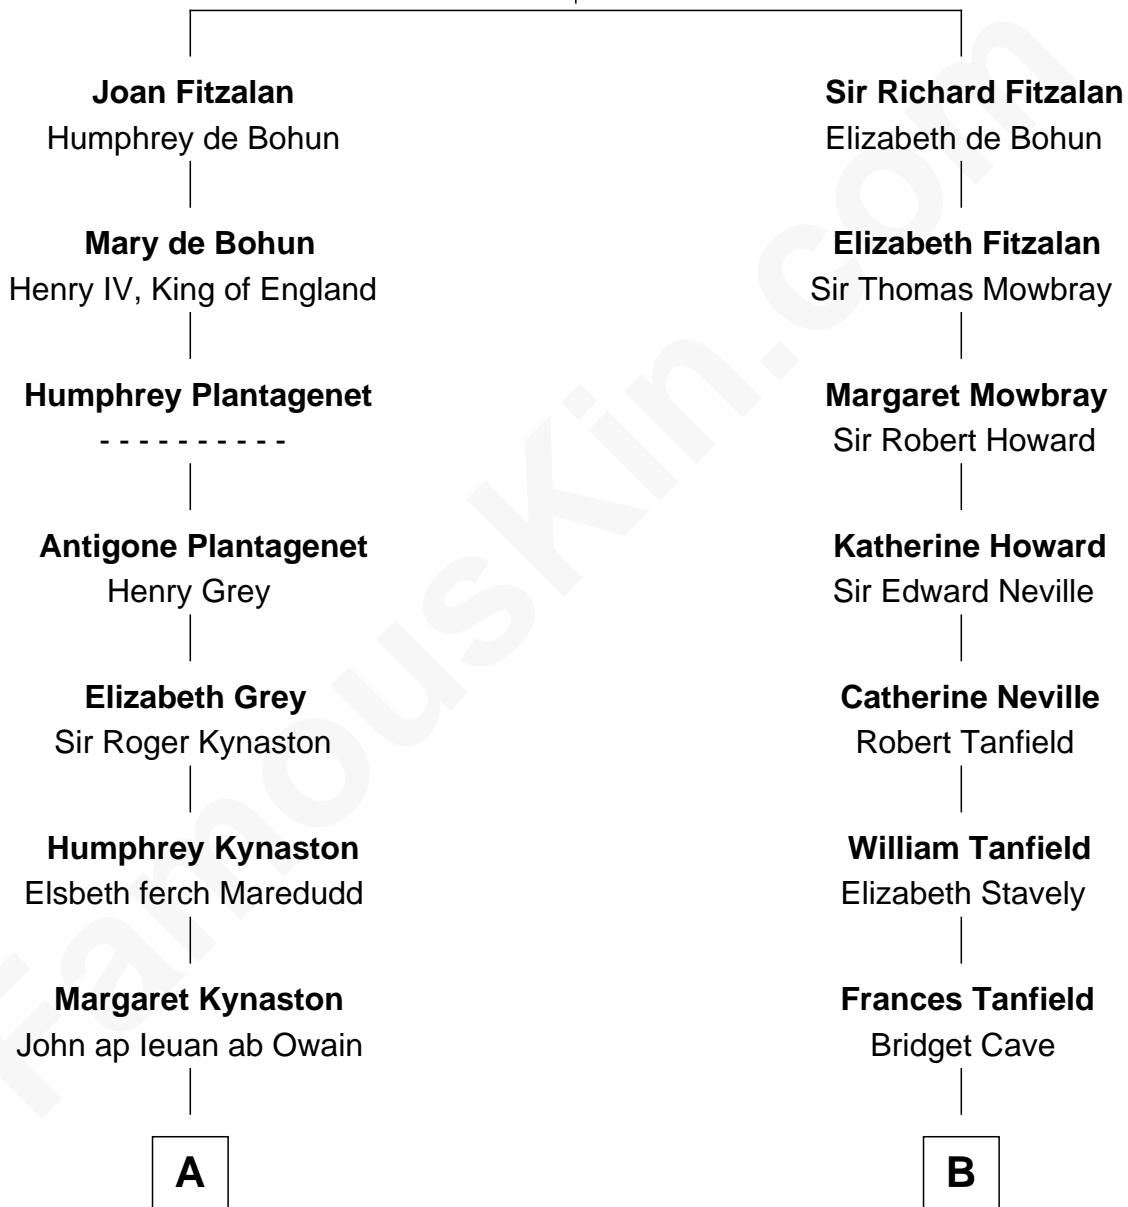

## Relationship Chart of

### Orson Welles

*Radio, Stage, and Movie Actor*

14th cousin 4 times removed of

### Thomas Jefferson

*3rd U.S. President and Signer of the Declaration of Independence*

**Richard Fitzalan**  
Eleanor Plantagenet

**C**

Richard Head Welles

Beatrice Ives

Orson Welles

*Radio, Stage, and Movie Actor*