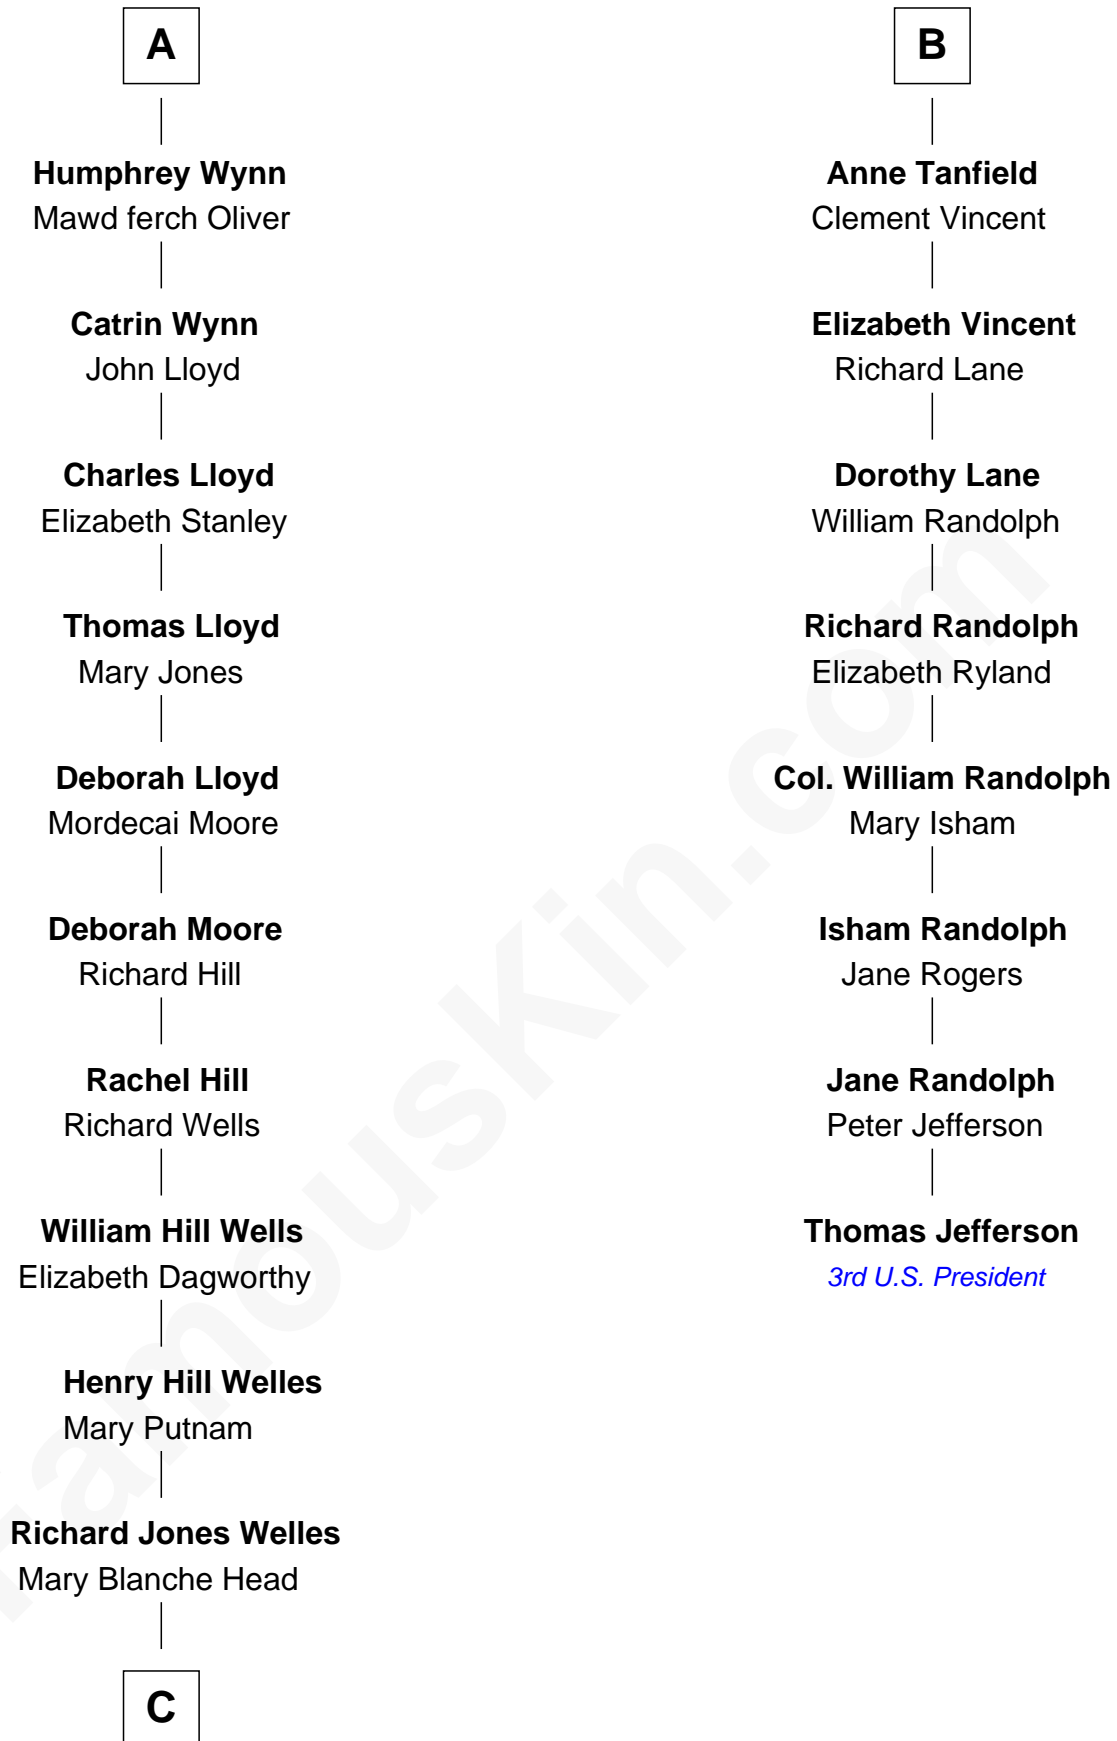

## Relationship Chart of

### Orson Welles

*Radio, Stage, and Movie Actor*

14th cousin 4 times removed of

### Thomas Jefferson

*3rd U.S. President and Signer of the Declaration of Independence*

**Richard Fitzalan**  
Eleanor Plantagenet

**C**

Richard Head Welles

Beatrice Ives

Orson Welles

*Radio, Stage, and Movie Actor*