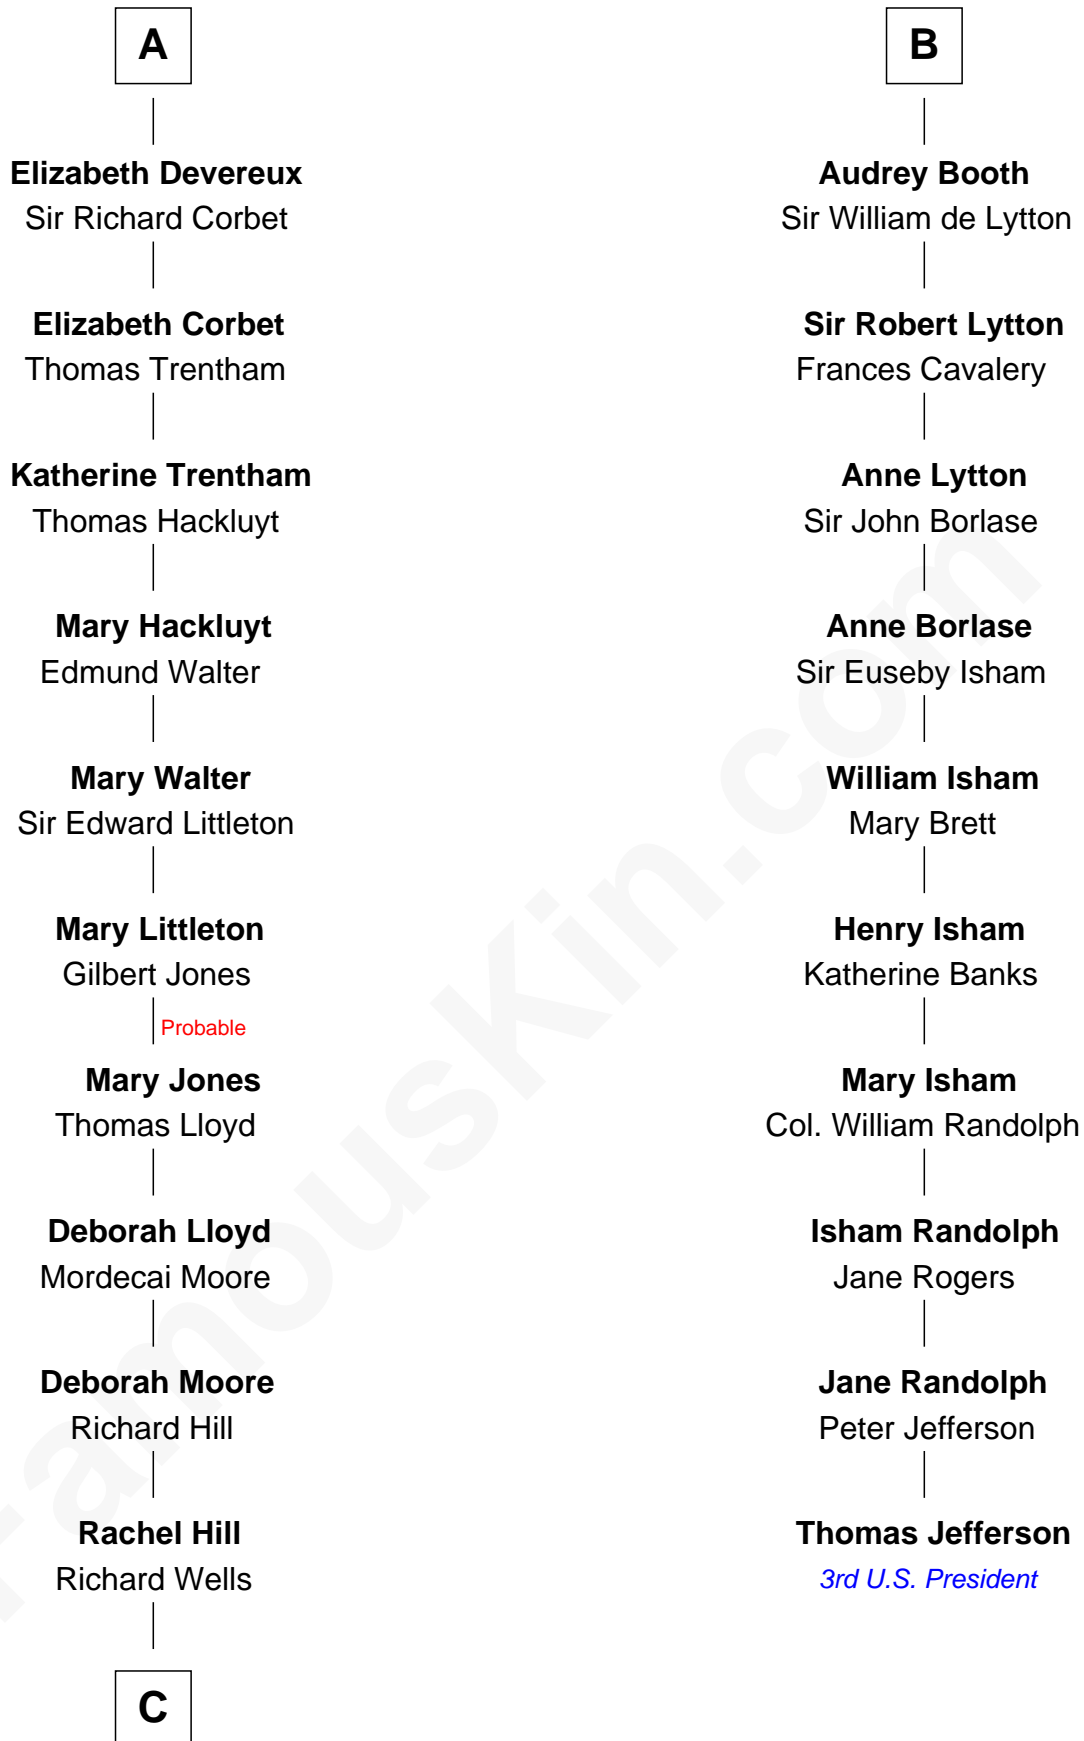

FamousKin.com

Relationship Chart of

Orson Welles

Radio, Stage, and Movie Actor

16th cousin 5 times removed of

Thomas Jefferson

3rd U.S. President and Signer of the Declaration of Independence

Sir Hugh le Despencer
Isabella de Beauchamp