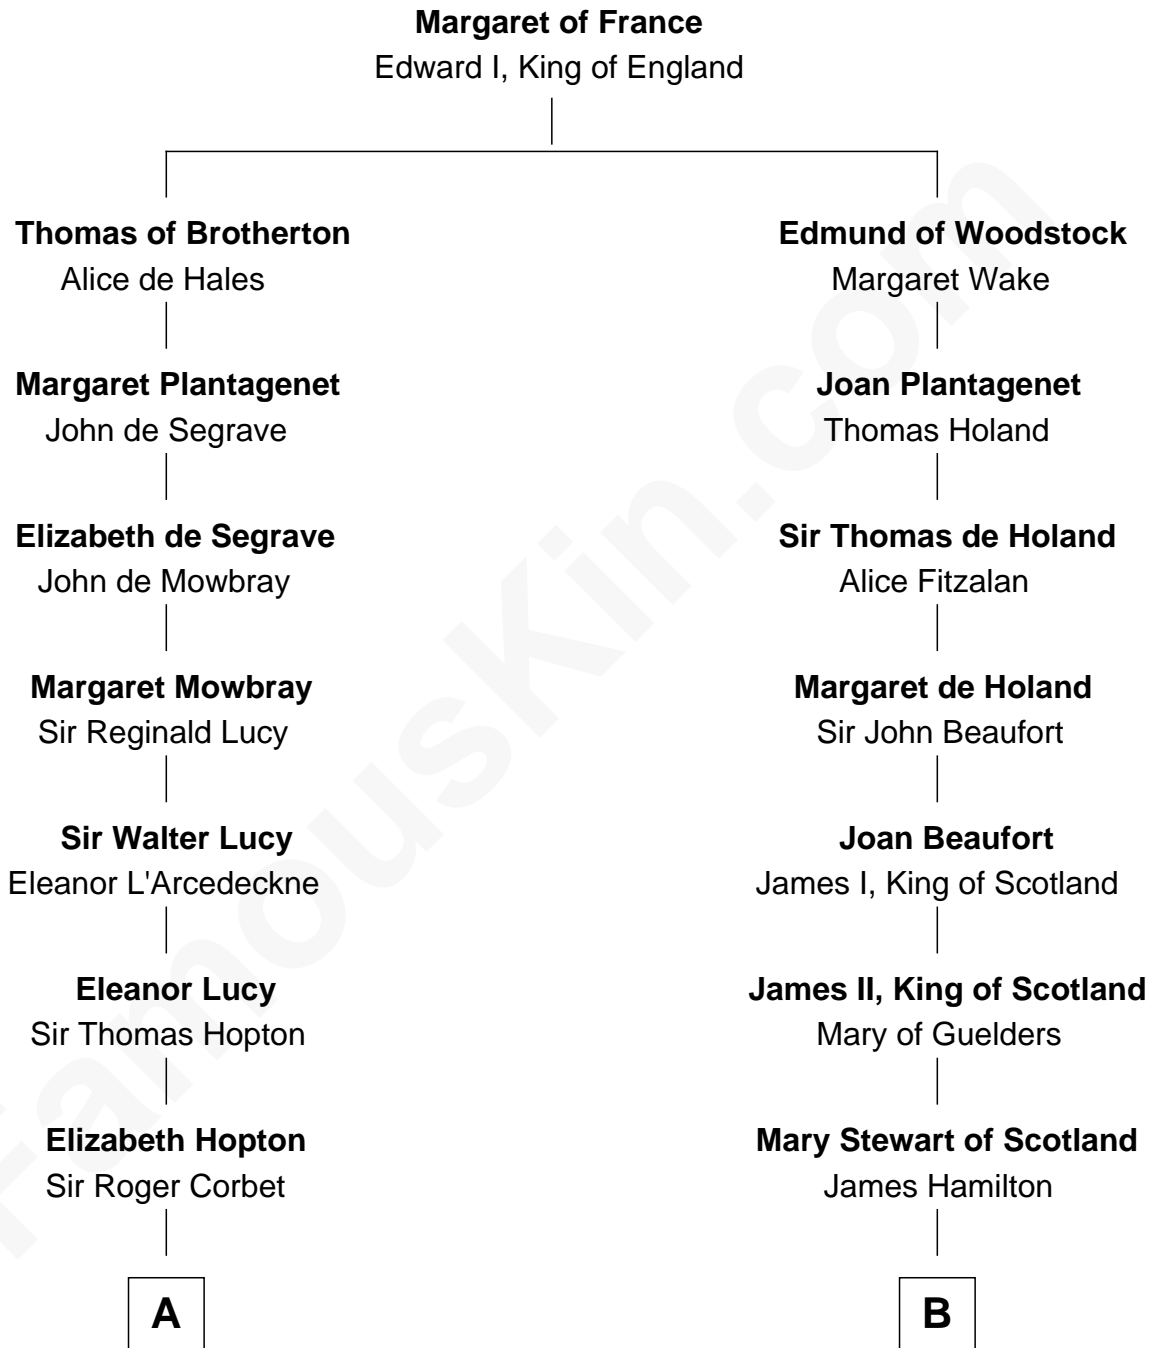

FamousKin.com

Relationship Chart of

Orson Welles

Radio, Stage, and Movie Actor

17th cousin 4 times removed of

Alexander Hamilton

1st U.S. Secretary of the Treasury

C

—
William Hill Wells
Elizabeth Dagworthy

—
Henry Hill Welles
Mary Putnam

—
Richard Jones Welles
Mary Blanche Head

—
Richard Head Welles
Beatrice Ives

—
Orson Welles
Radio, Stage, and Movie Actor

FamousKin.com