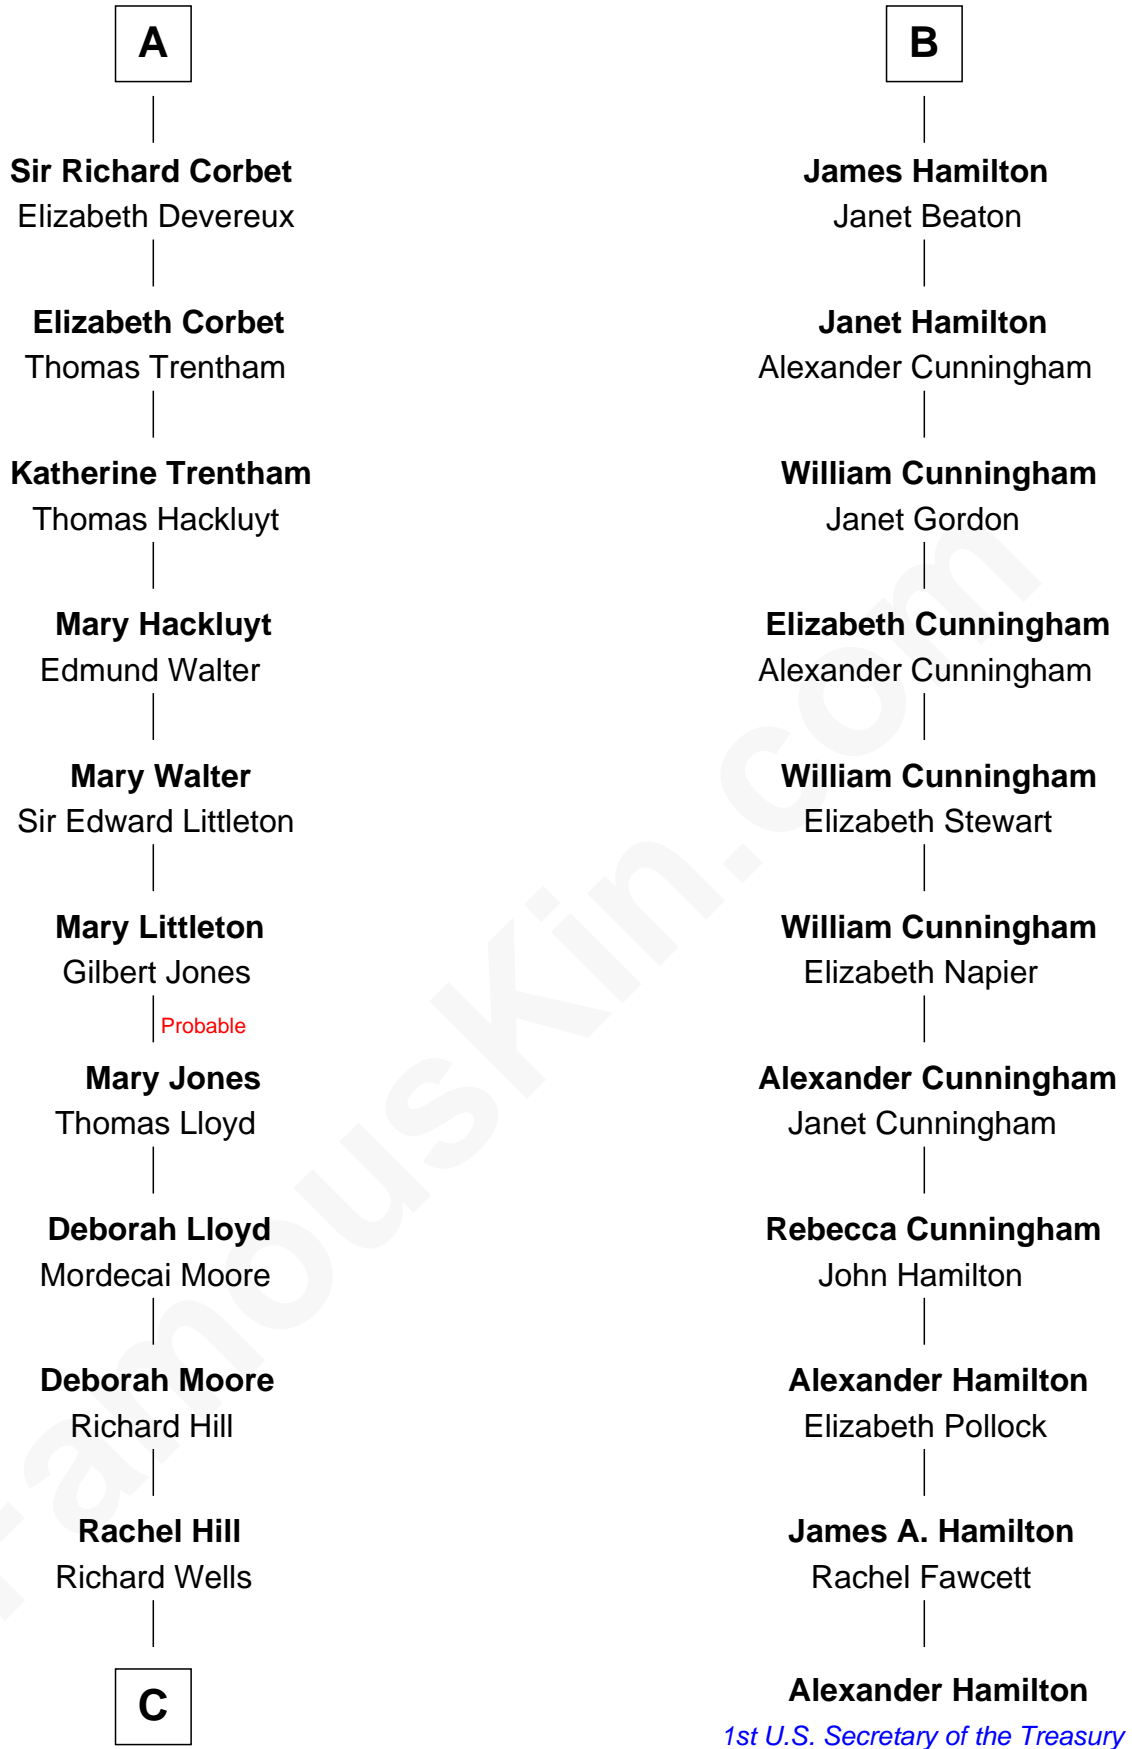

FamousKin.com

Relationship Chart of

Orson Welles

Radio, Stage, and Movie Actor

17th cousin 4 times removed of

Alexander Hamilton

1st U.S. Secretary of the Treasury

C

—
William Hill Wells
Elizabeth Dagworthy

—
Henry Hill Welles
Mary Putnam

—
Richard Jones Welles
Mary Blanche Head

—
Richard Head Welles
Beatrice Ives

—
Orson Welles
Radio, Stage, and Movie Actor

FamousKin.com