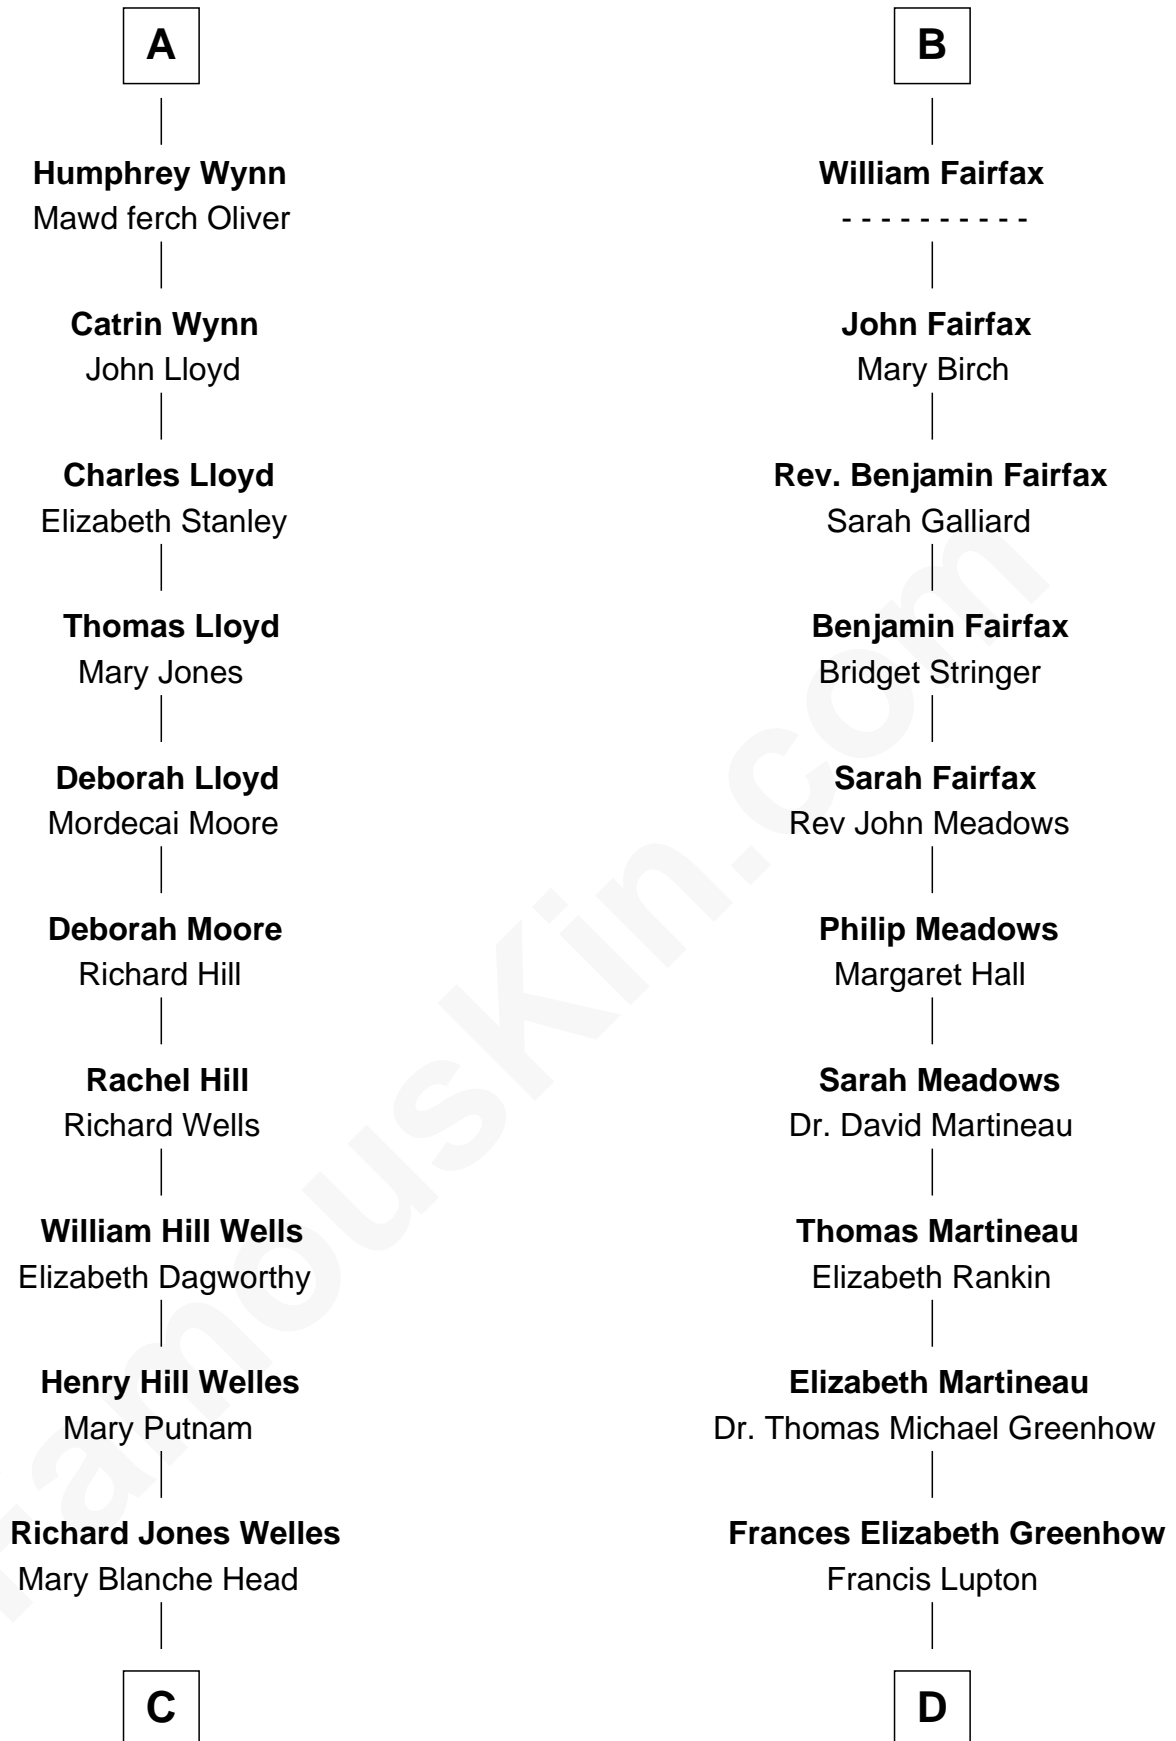

## Relationship Chart of

### Orson Welles

*Radio, Stage, and Movie Actor*

18th cousin 3 times removed of

### Catherine Middleton

*Princess of Wales*

**C**

**Richard Head Welles**

Beatrice Ives

**Orson Welles**

*Radio, Stage, and Movie Actor*

**D**