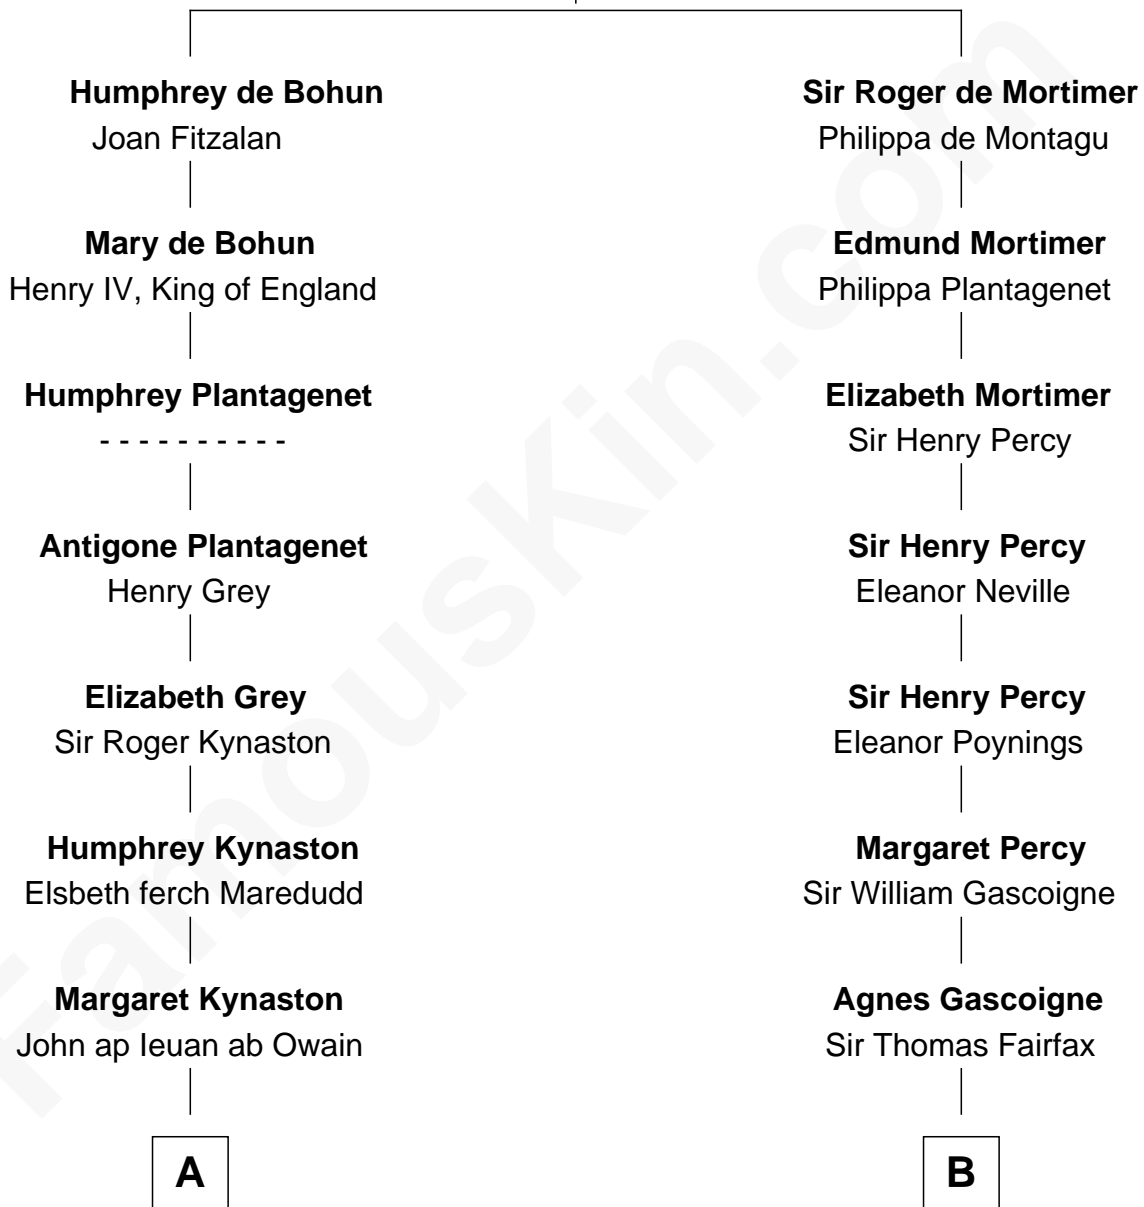

Elizabeth de Badlesmere

with husband
Sir William de Bohun

with husband
Sir Edmund Mortimer