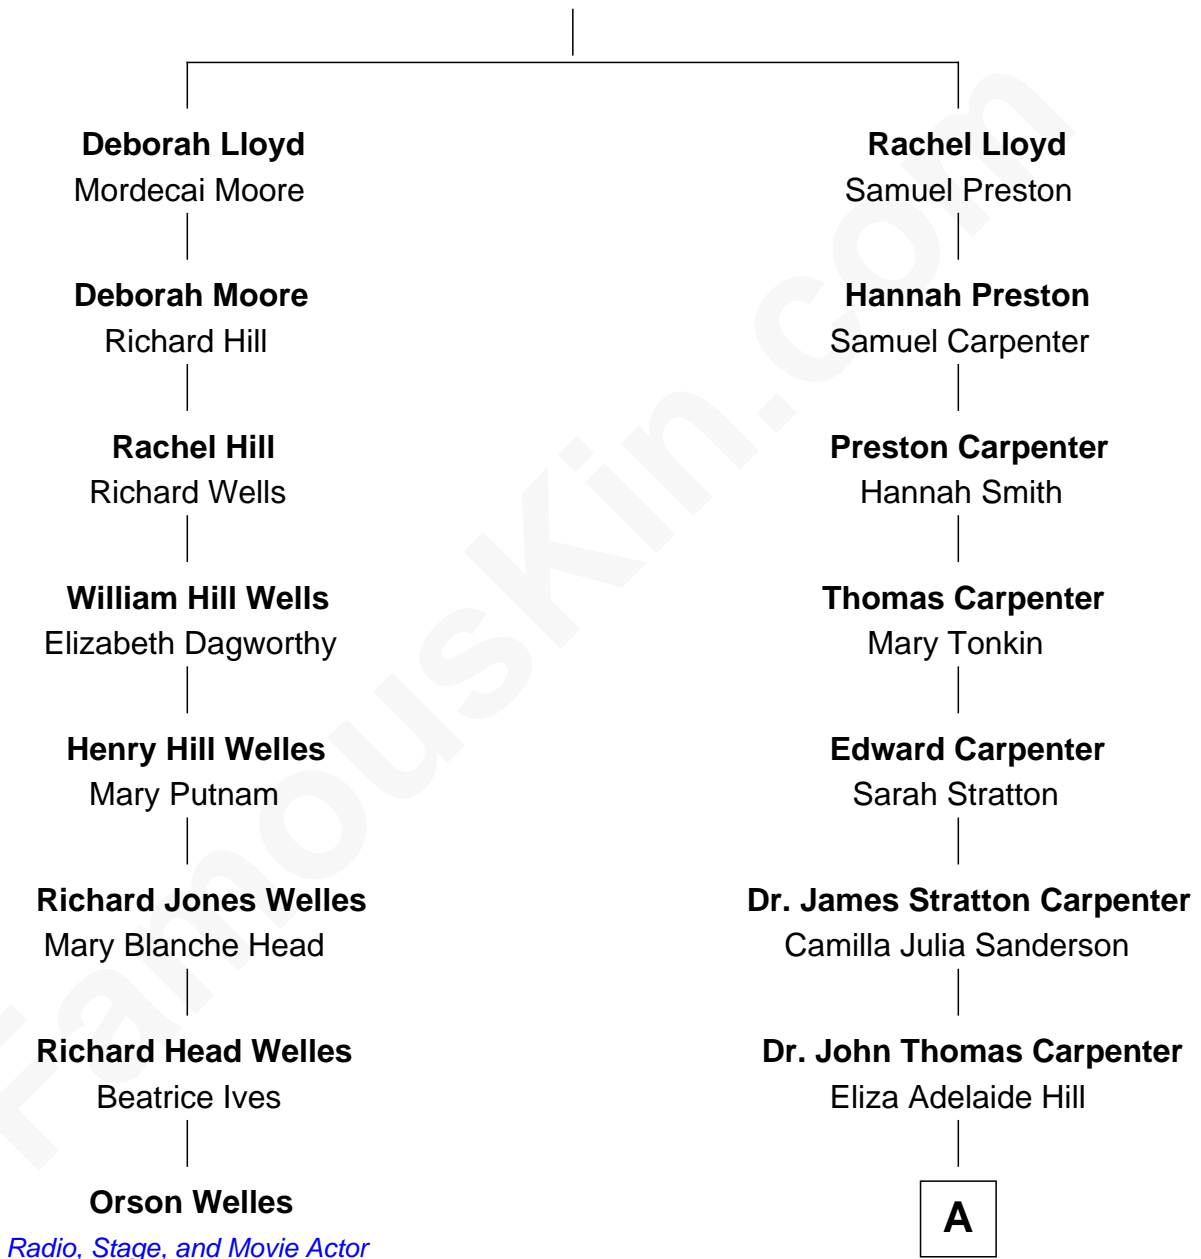

FamousKin.com Relationship Chart of

Orson Welles

Radio, Stage, and Movie Actor

7th cousin 3 times removed of

Mary Chapin Carpenter

Singer and Songwriter

Thomas Lloyd

Mary Jones

A

Dr. James Stratton Carpenter

Lillian Louise Chapin

Chapin Carpenter

Ruth Smythe

Chapin Carpenter

Mary Bowie Robertson

Mary Chapin Carpenter

Singer and Songwriter

FamousKin.com