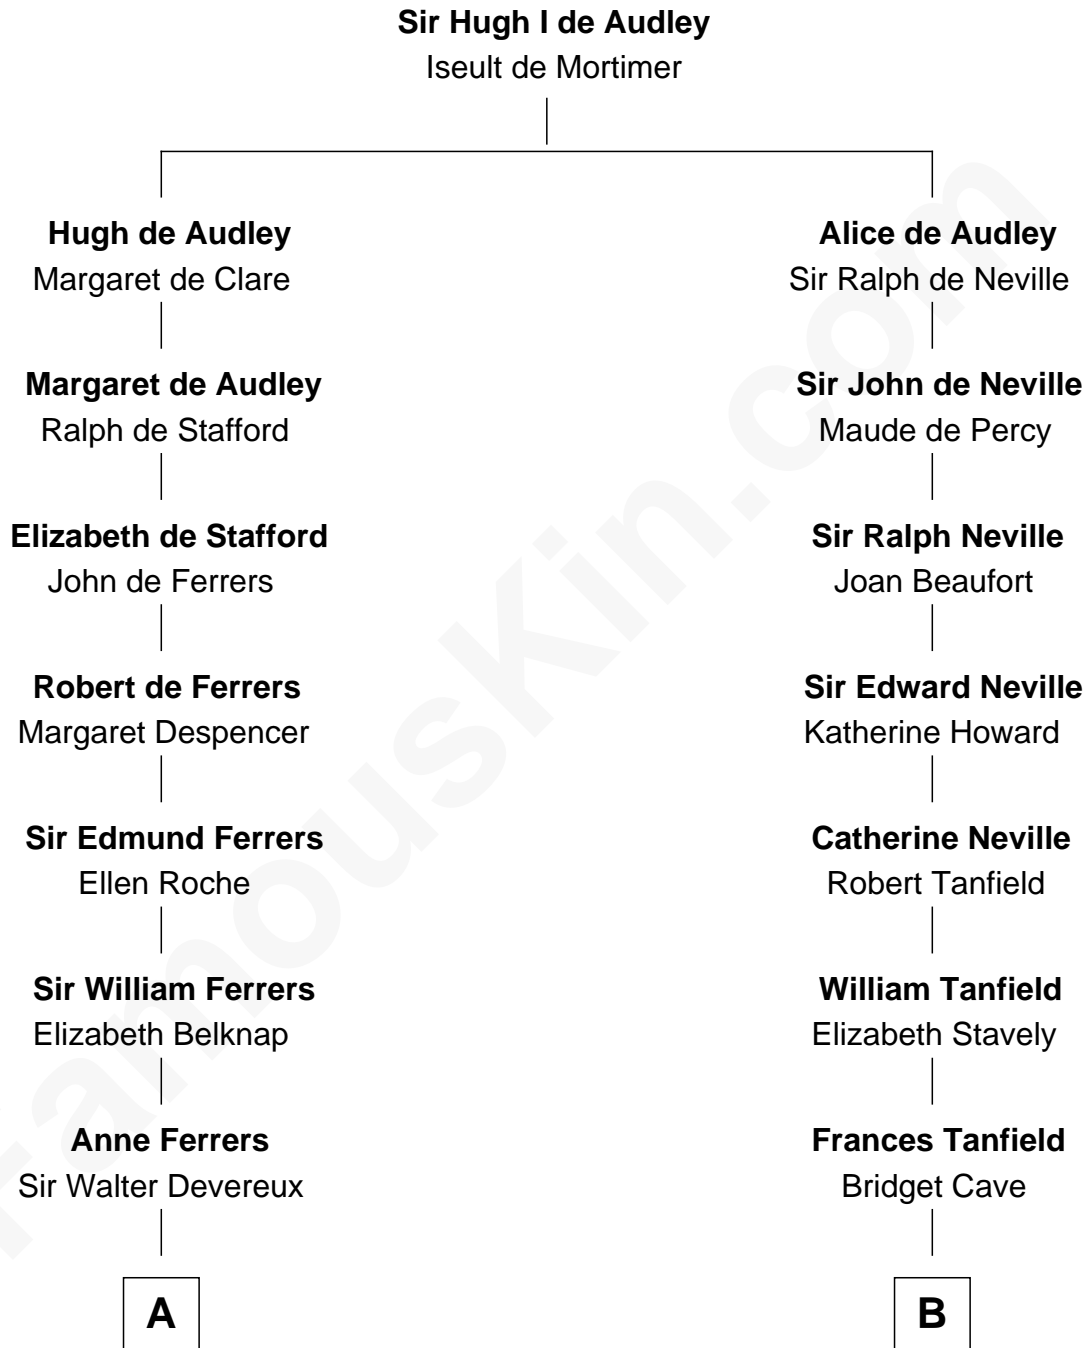

FamousKin.com

Relationship Chart of

Orson Welles

Radio, Stage, and Movie Actor

15th cousin 6 times removed of

John Marshall

4th Chief Justice of the U.S. Supreme Court

C

—
William Hill Wells

Elizabeth Dagworthy

—
Henry Hill Welles

Mary Putnam

—
Richard Jones Welles

Mary Blanche Head

—
Richard Head Welles

Beatrice Ives