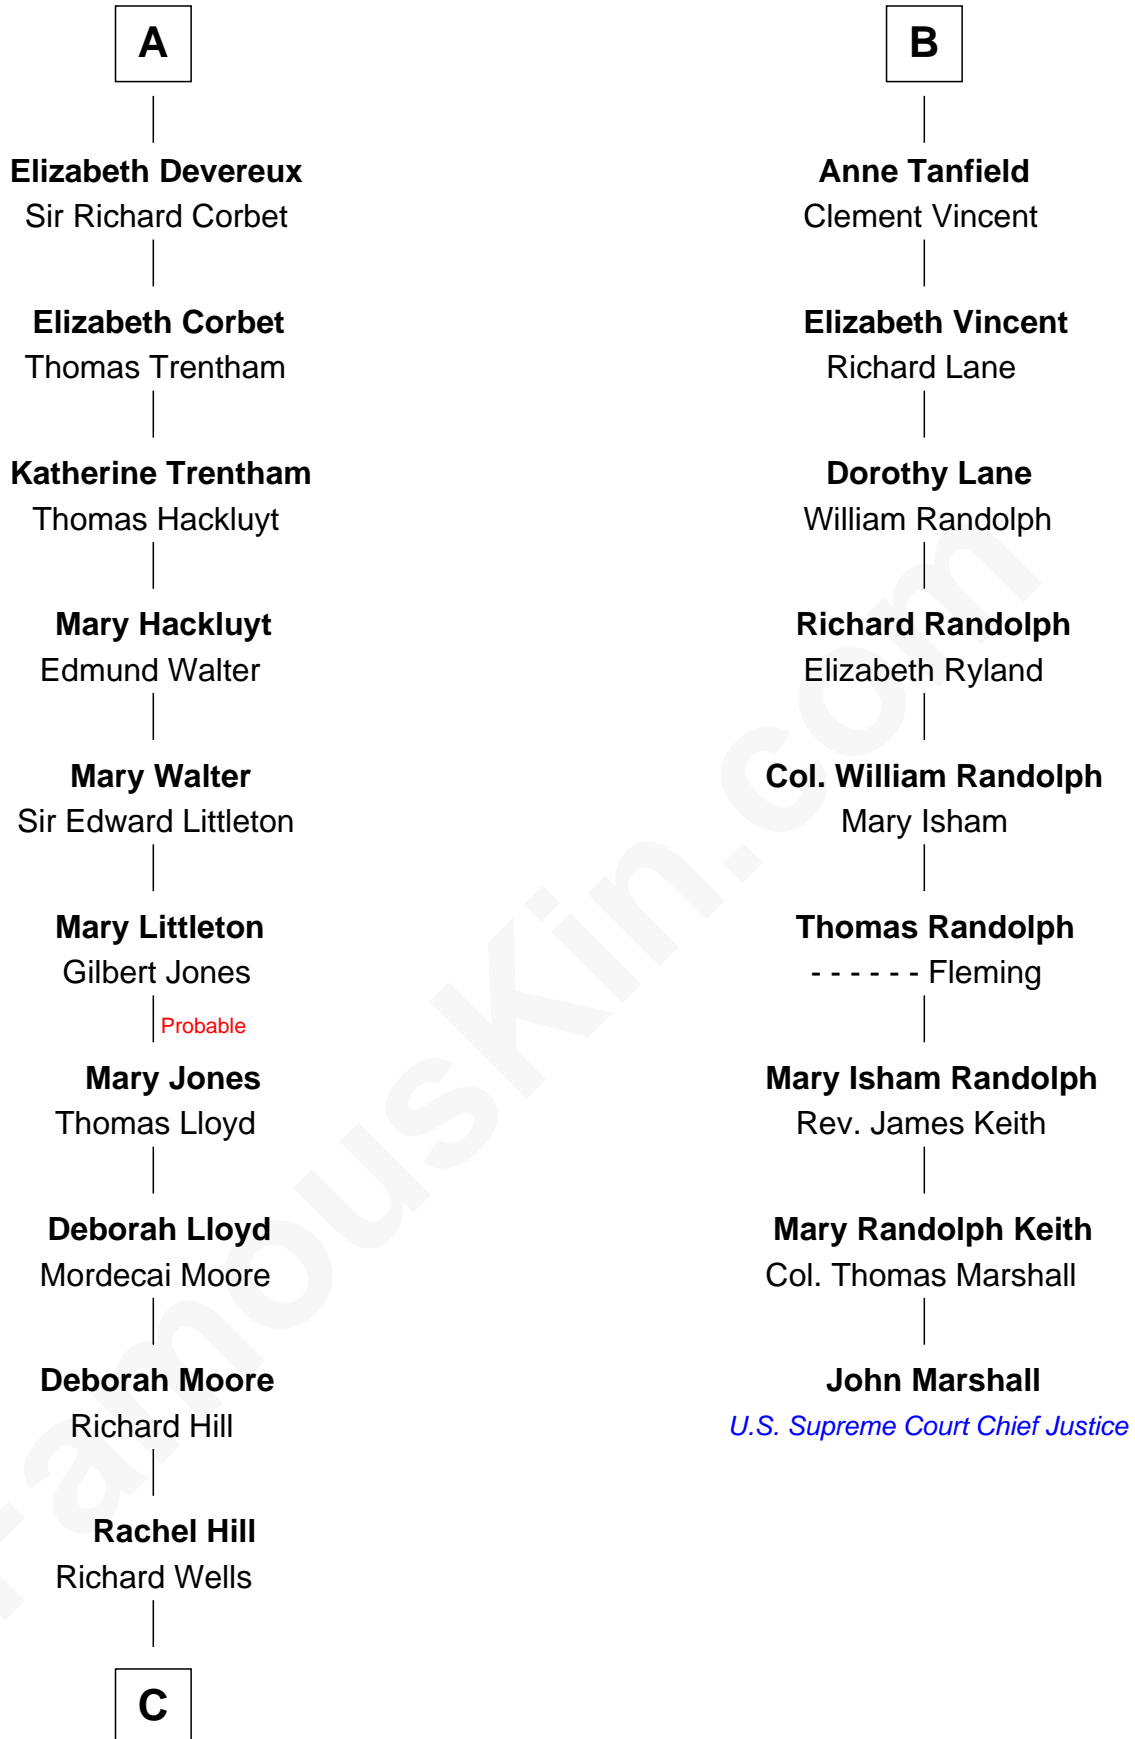

FamousKin.com

Relationship Chart of

Orson Welles

Radio, Stage, and Movie Actor

15th cousin 6 times removed of

John Marshall

4th Chief Justice of the U.S. Supreme Court

C

—
William Hill Wells

Elizabeth Dagworthy

—
Henry Hill Welles

Mary Putnam

—
Richard Jones Welles

Mary Blanche Head

—
Richard Head Welles

Beatrice Ives