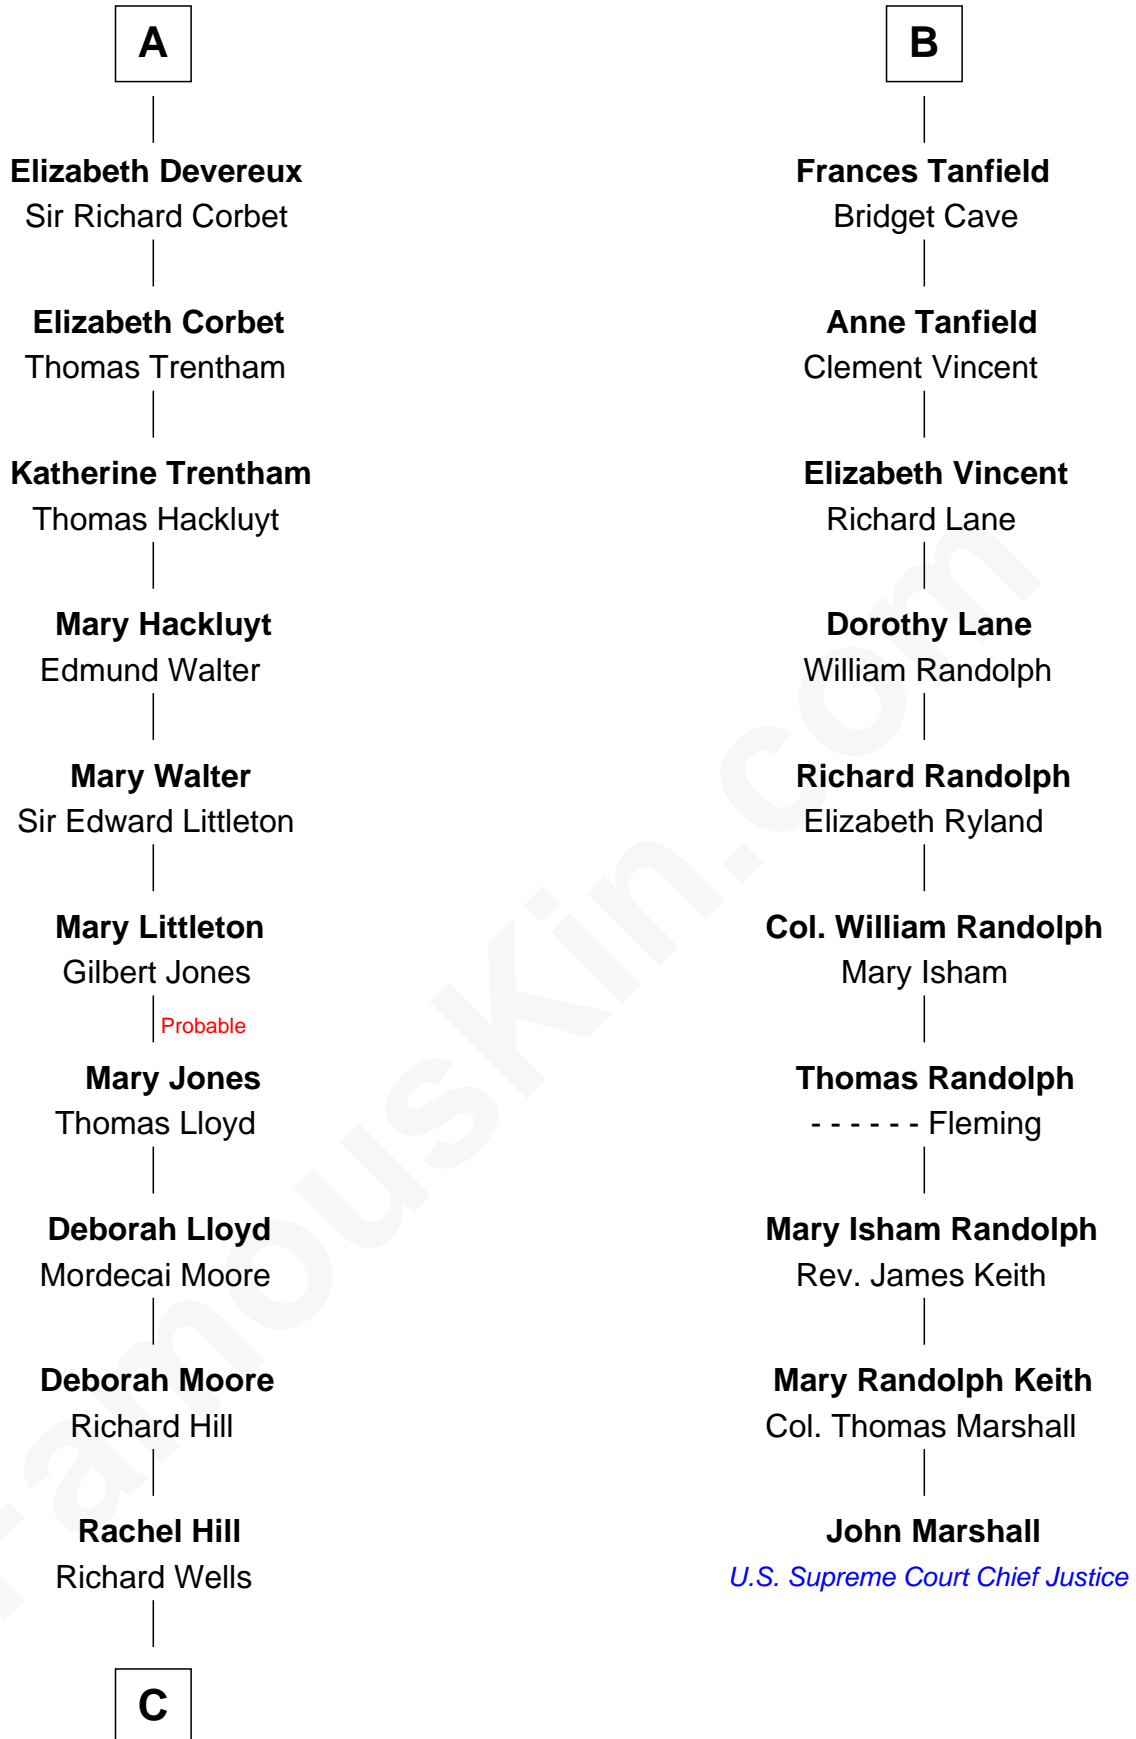

FamousKin.com

Relationship Chart of

Orson Welles

Radio, Stage, and Movie Actor

16th cousin 5 times removed of

John Marshall

4th Chief Justice of the U.S. Supreme Court

Sir Edmund Mortimer

Margaret de Fiennes

C

—
William Hill Wells
Elizabeth Dagworthy

—
Henry Hill Welles
Mary Putnam

—
Richard Jones Welles
Mary Blanche Head

—
Richard Head Welles
Beatrice Ives

—
Orson Welles
Radio, Stage, and Movie Actor