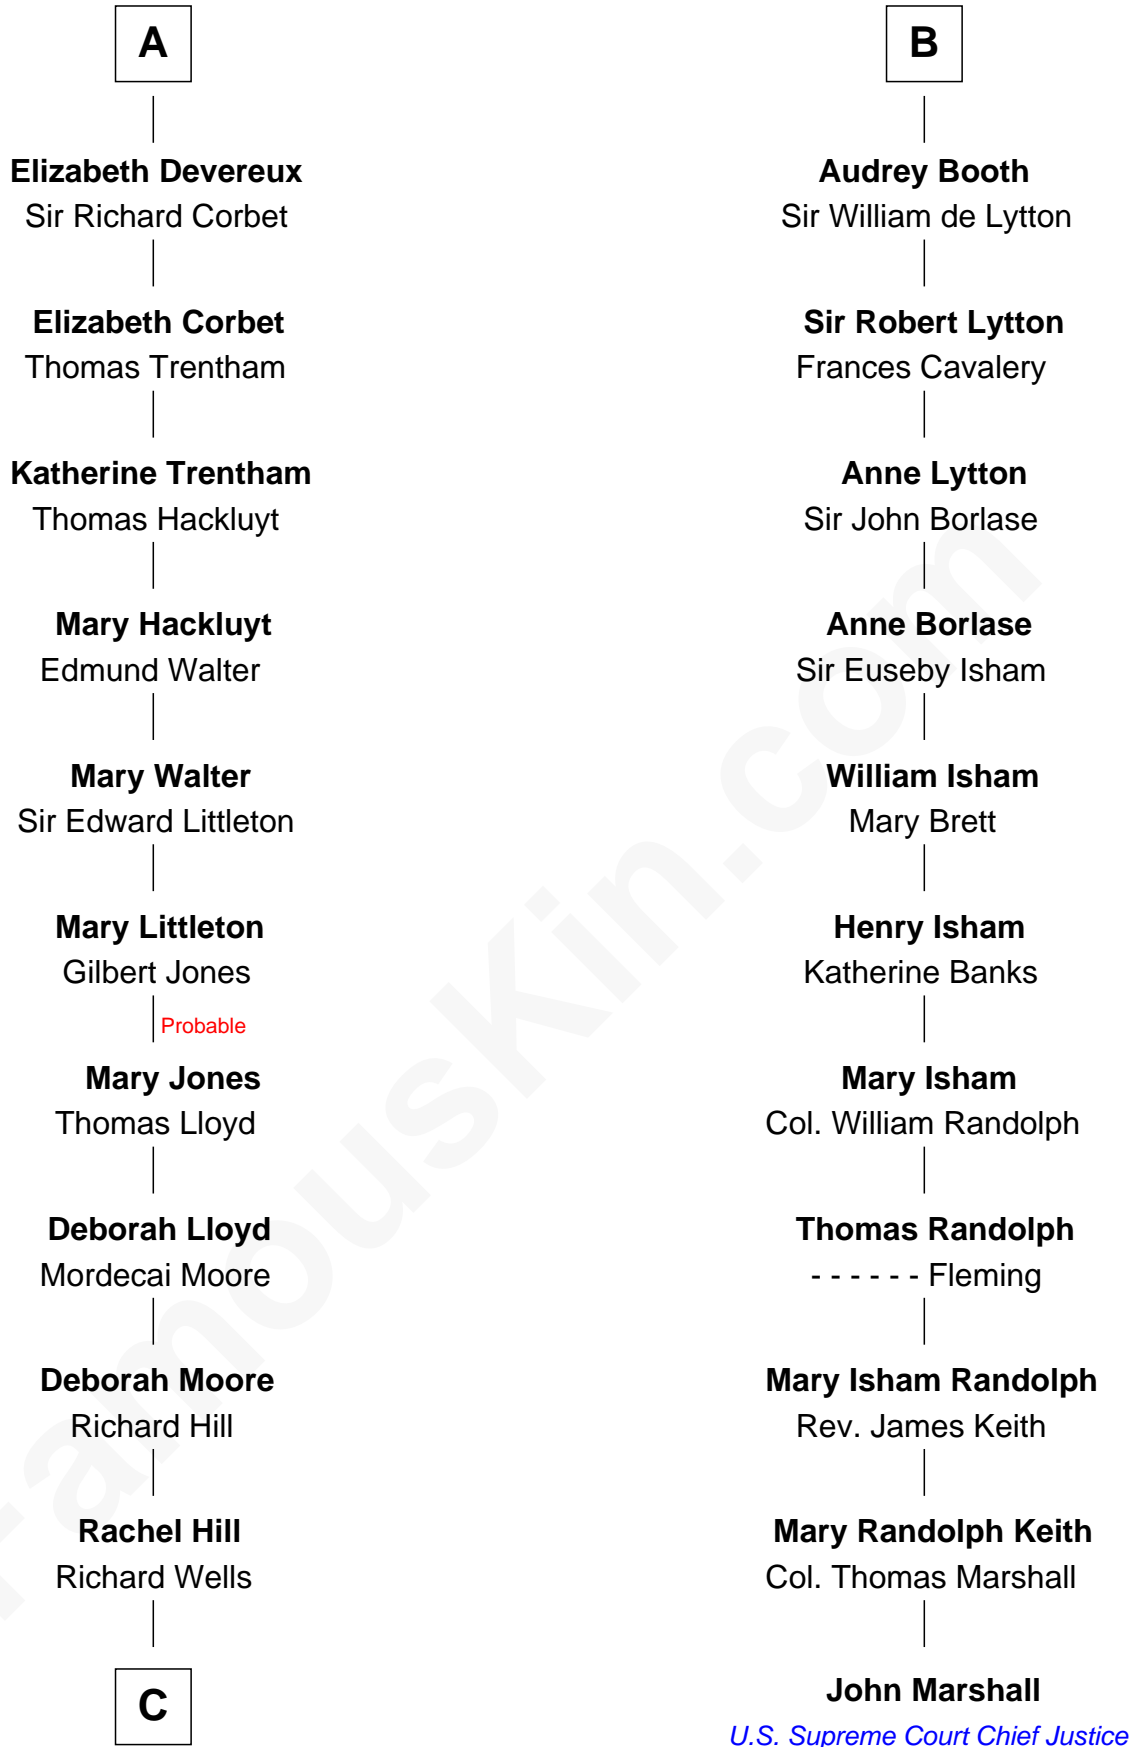

FamousKin.com Relationship Chart of

Orson Welles

Radio, Stage, and Movie Actor

17th cousin 4 times removed of

John Marshall

4th Chief Justice of the U.S. Supreme Court

C

—
William Hill Wells
Elizabeth Dagworthy

—
Henry Hill Welles
Mary Putnam

—
Richard Jones Welles
Mary Blanche Head

—
Richard Head Welles
Beatrice Ives

—
Orson Welles
Radio, Stage, and Movie Actor

FamousKin.com