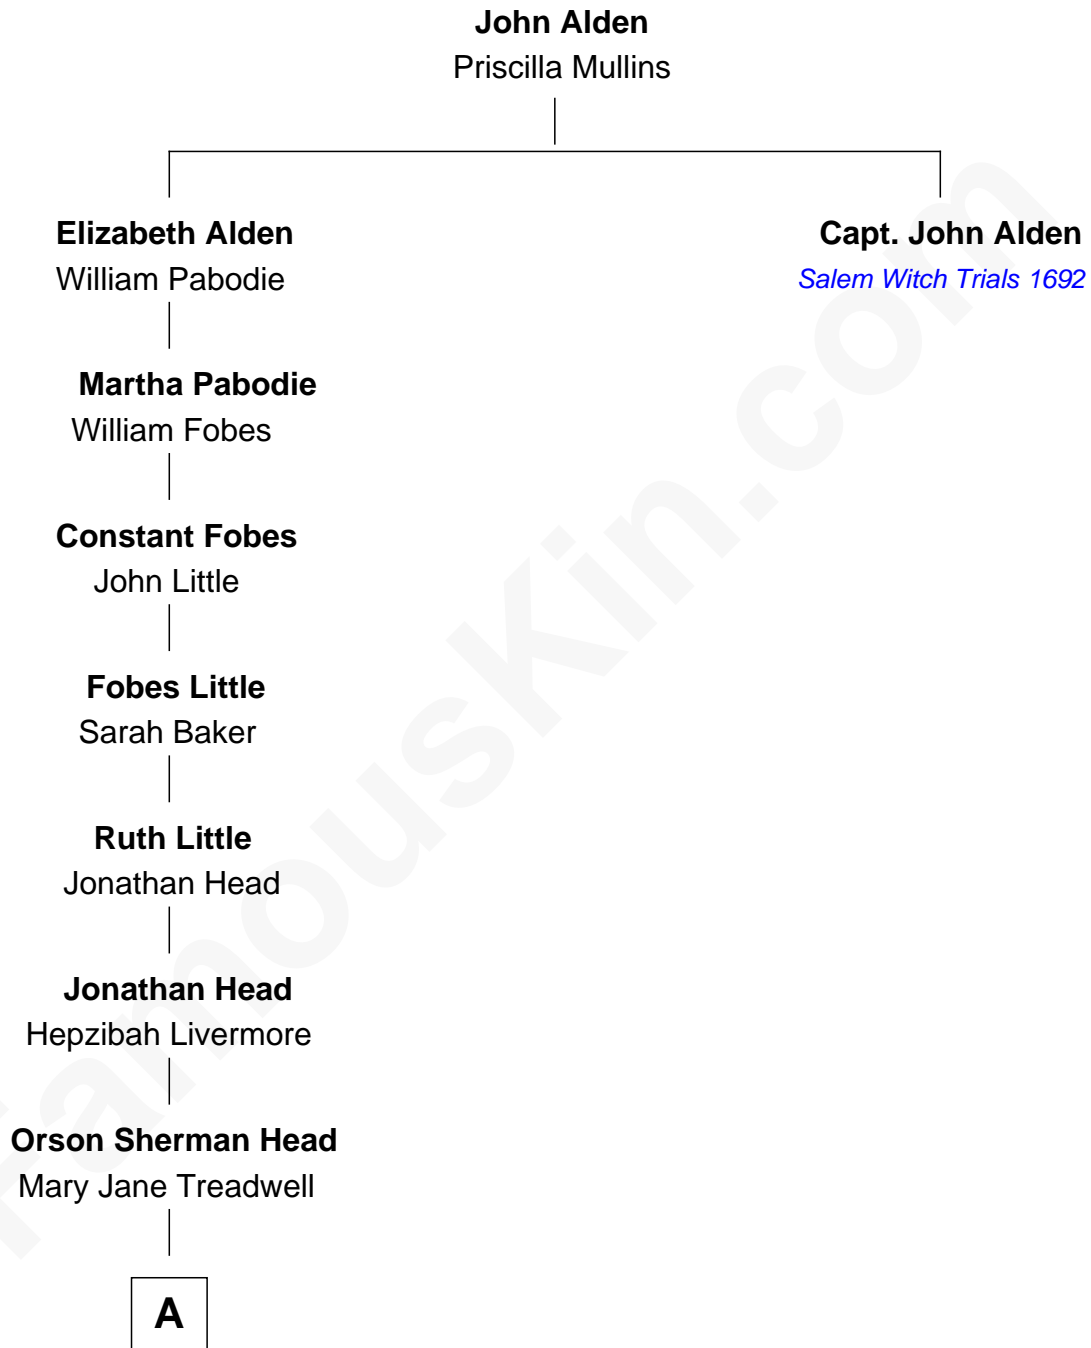

FamousKin.com Relationship Chart of

Orson Welles

Radio, Stage, and Movie Actor

7th great-grandnephew of

Capt. John Alden

Accused of Witchcraft, Salem 1692

A

—
Mary Blanche Head
Richard Jones Welles