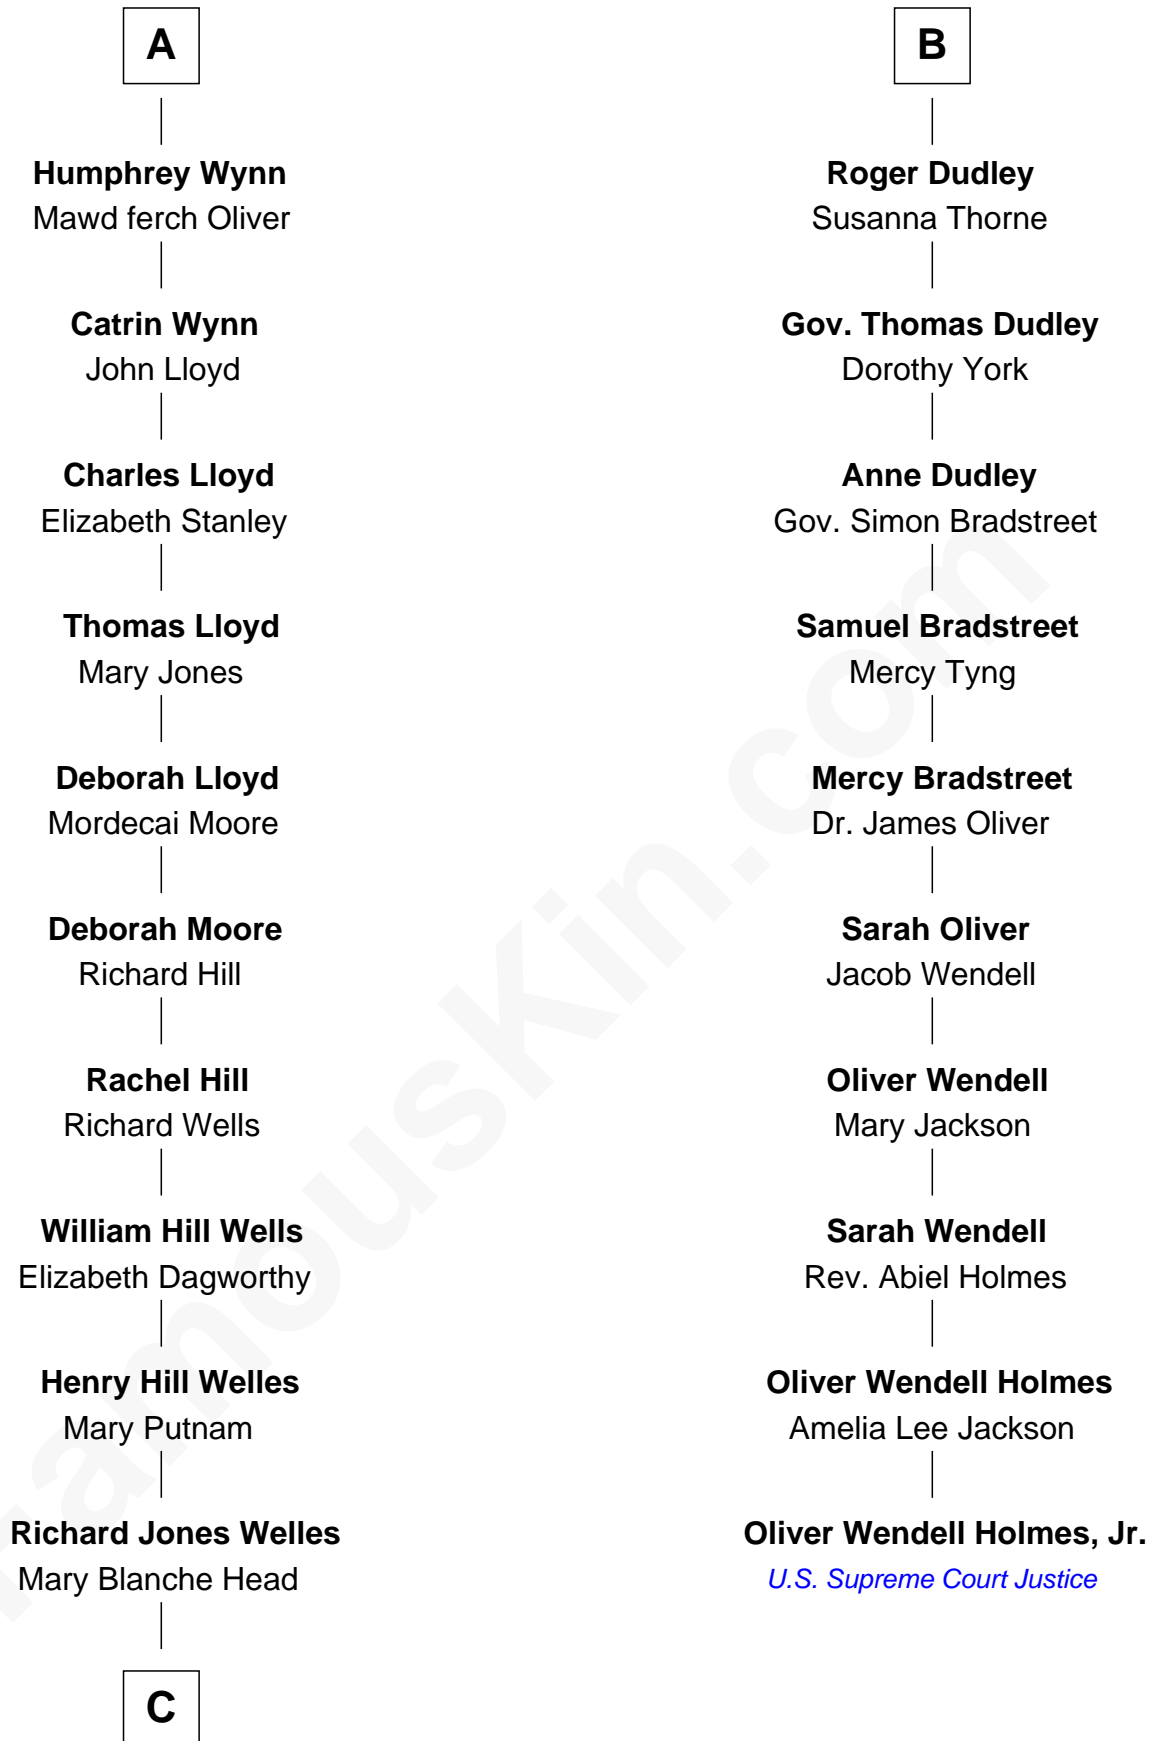

FamousKin.com

Relationship Chart of Orson Welles

Radio, Stage, and Movie Actor

16th cousin 2 times removed of

Oliver Wendell Holmes, Jr.

U.S. Supreme Court Justice

Richard Fitzalan
Eleanor Plantagenet

C

Richard Head Welles

Beatrice Ives

Orson Welles

Radio, Stage, and Movie Actor

FamousKin.com