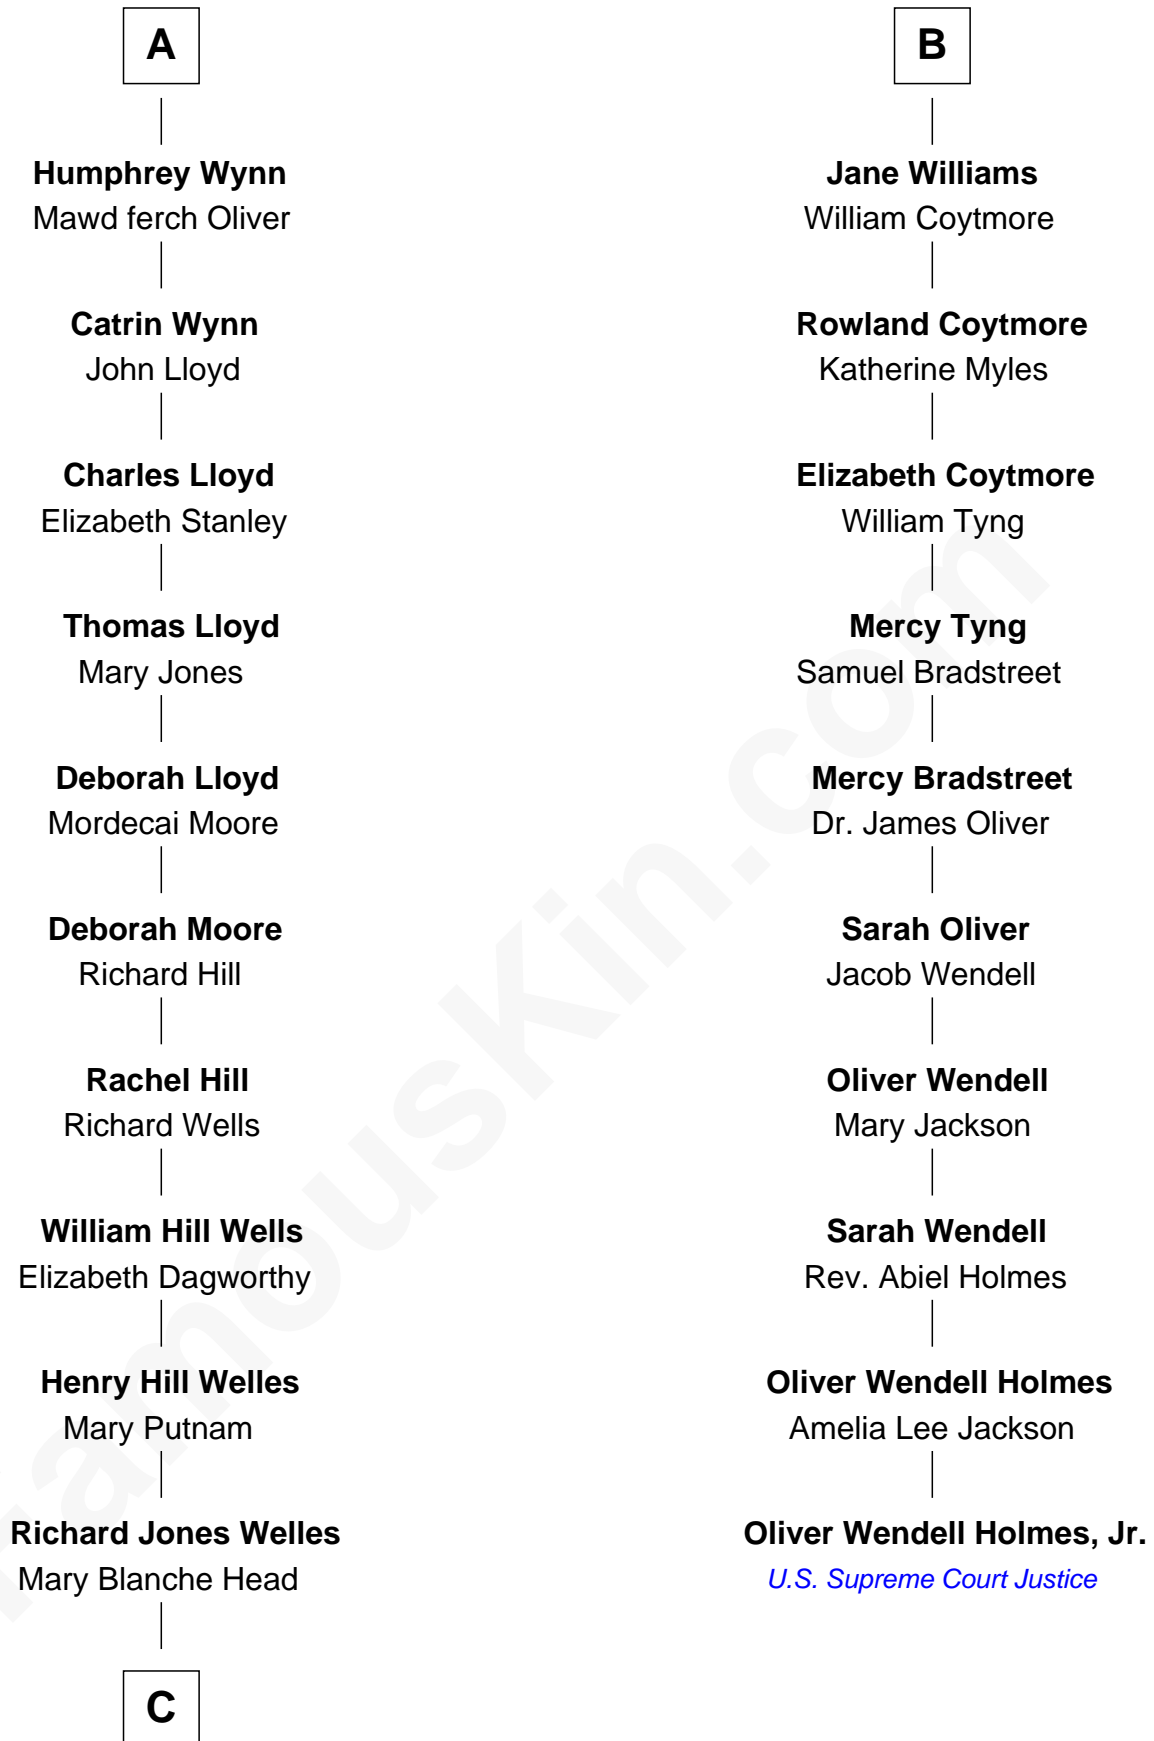

FamousKin.com

Relationship Chart of Orson Welles

Radio, Stage, and Movie Actor

16th cousin 2 times removed of

Oliver Wendell Holmes, Jr.

U.S. Supreme Court Justice

Sir William de Bohun
Elizabeth de Badlesmere

C

Richard Head Welles

Beatrice Ives

Orson Welles

Radio, Stage, and Movie Actor

FamousKin.com