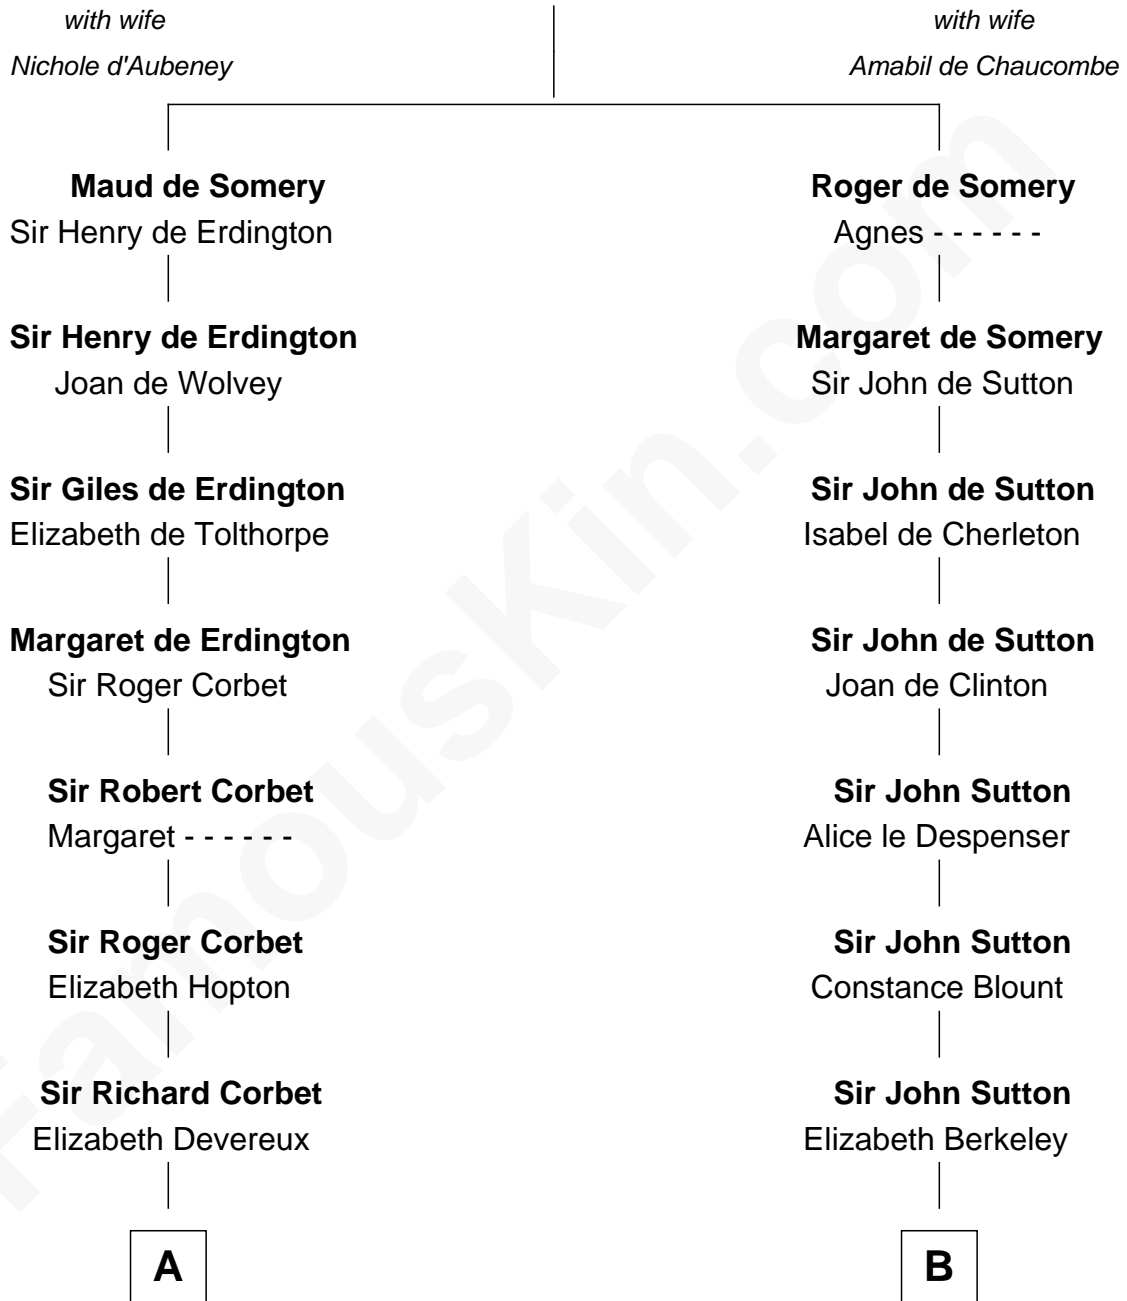

FamousKin.com

Relationship Chart of

Orson Welles

Radio, Stage, and Movie Actor

19th cousin 1 time removed of

Oliver Wendell Holmes, Sr.

American "Fireside" Poet

Sir Roger de Somery

C

Henry Hill Welles

Mary Putnam

Richard Jones Welles

Mary Blanche Head

Richard Head Welles

Beatrice Ives

Orson Welles