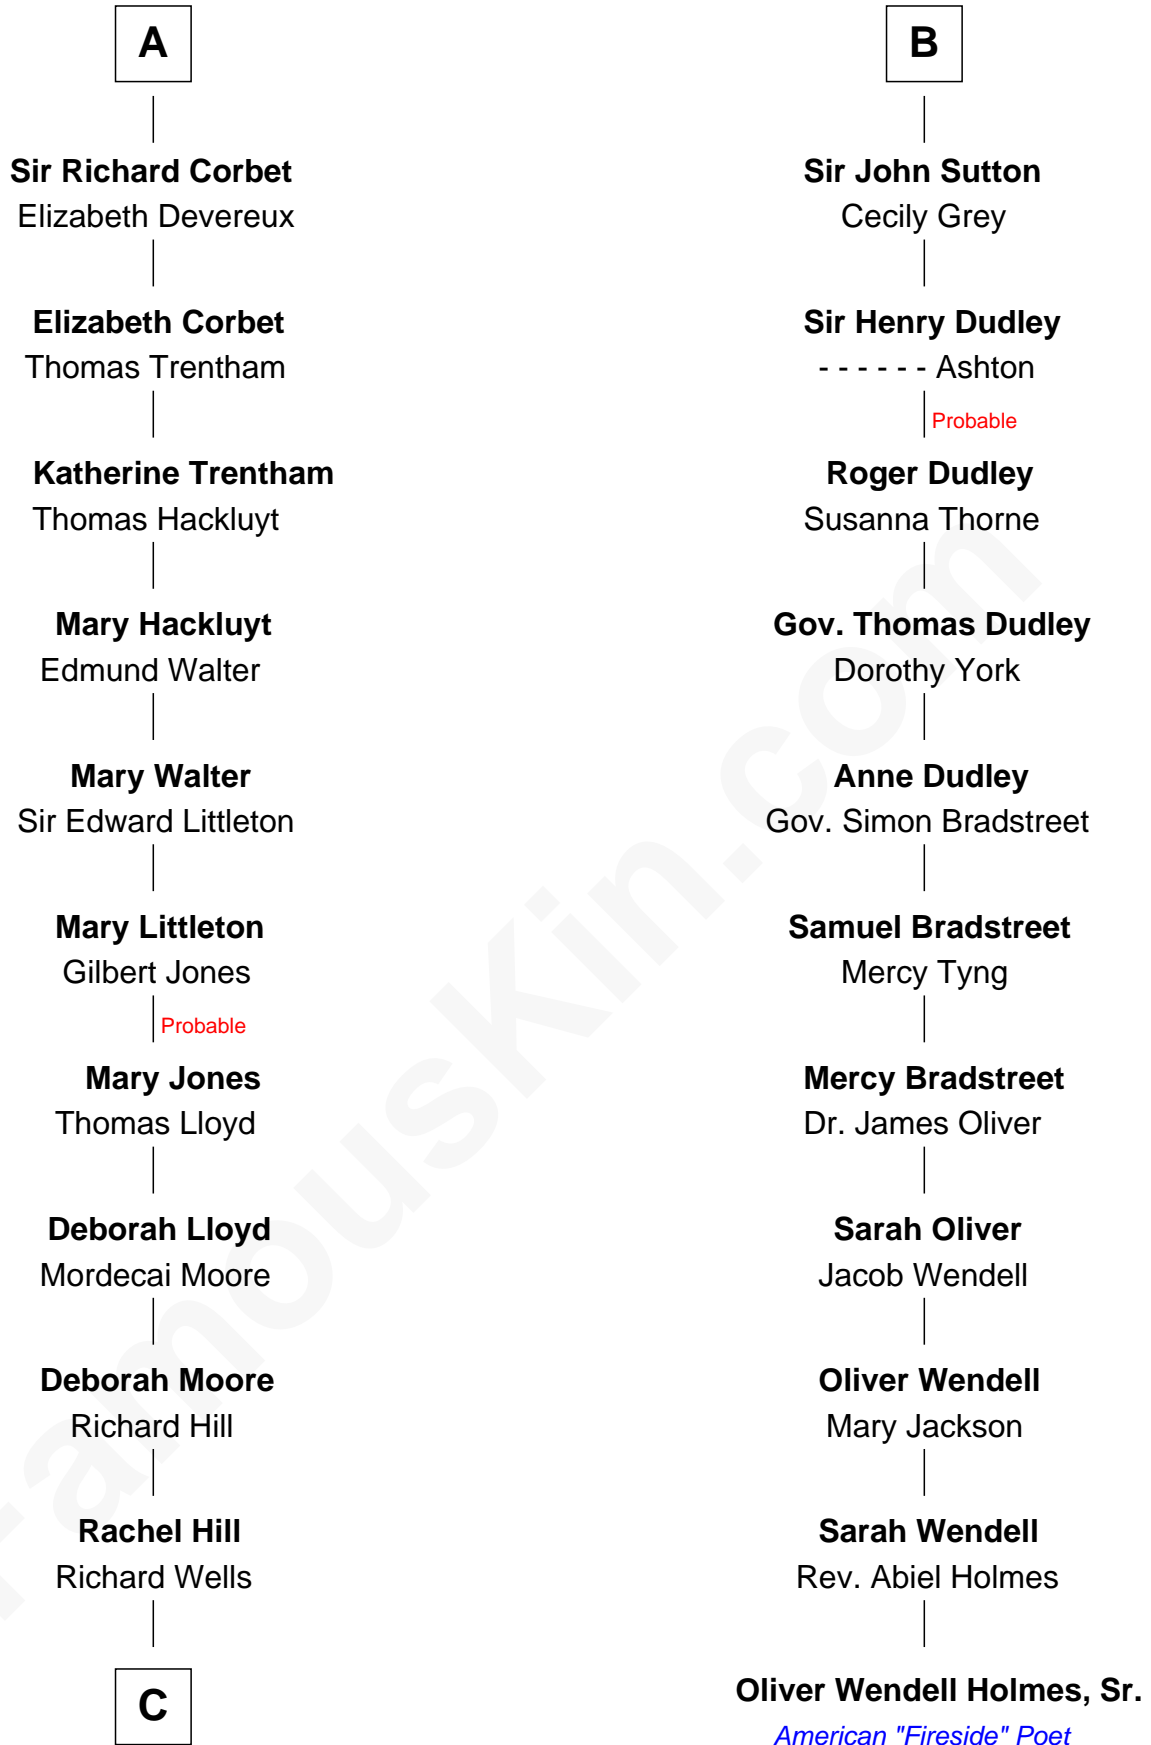

FamousKin.com

Relationship Chart of Orson Welles

Radio, Stage, and Movie Actor

17th cousin 4 times removed of

Oliver Wendell Holmes, Sr.

American "Fireside" Poet

C

William Hill Wells
Elizabeth Dagworthy

Henry Hill Welles
Mary Putnam

Richard Jones Welles
Mary Blanche Head

Richard Head Welles
Beatrice Ives

Orson Welles
Radio, Stage, and Movie Actor