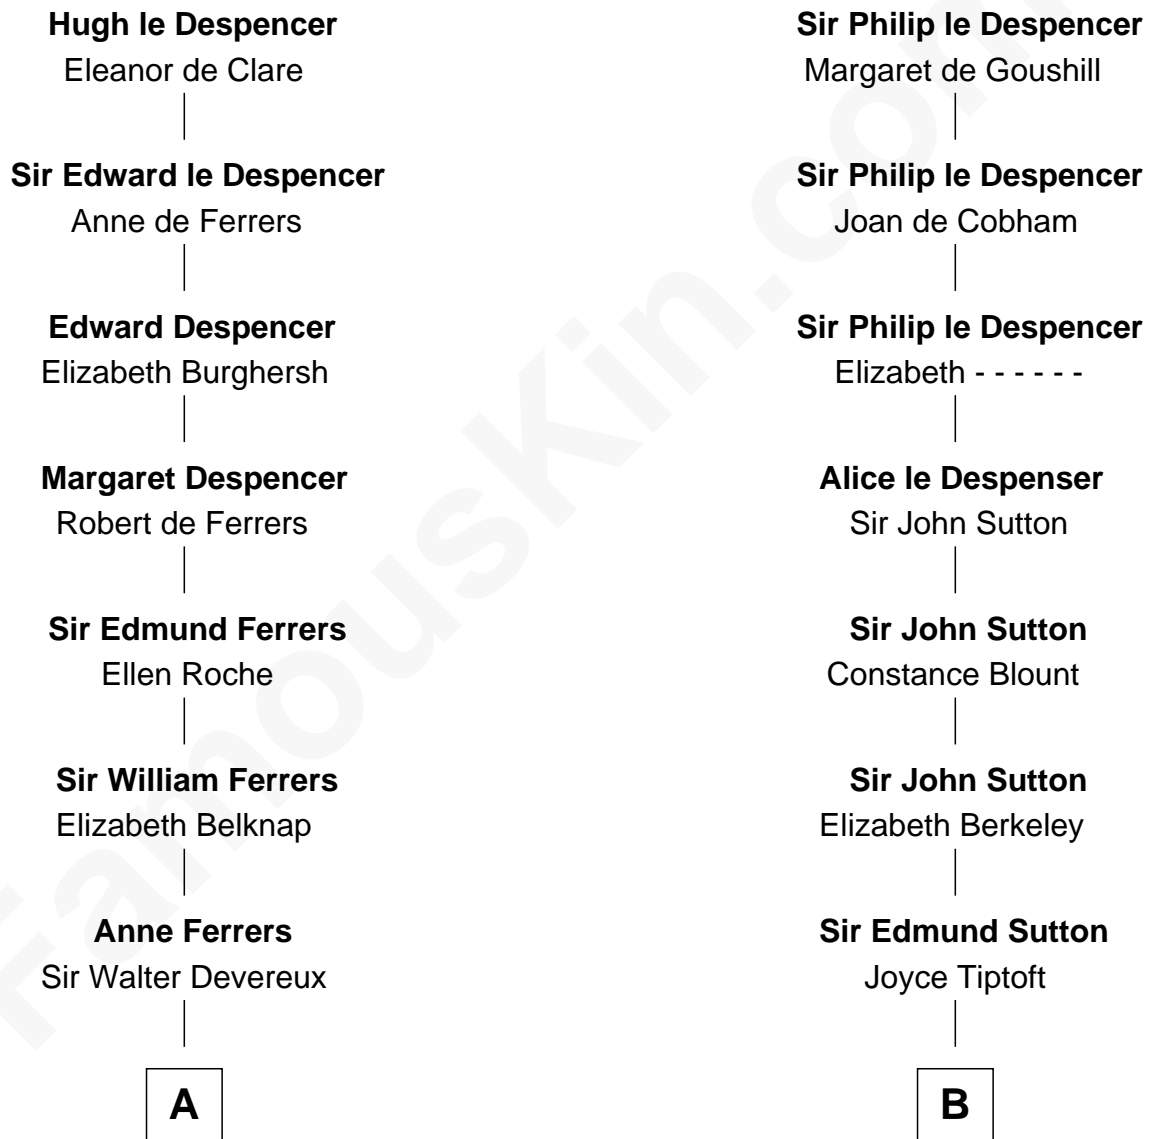

FamousKin.com

Relationship Chart of Orson Welles

Radio, Stage, and Movie Actor

18th cousin 3 times removed of

Oliver Wendell Holmes, Sr.

American "Fireside" Poet

Sir Hugh le Despencer

Isabella de Beauchamp