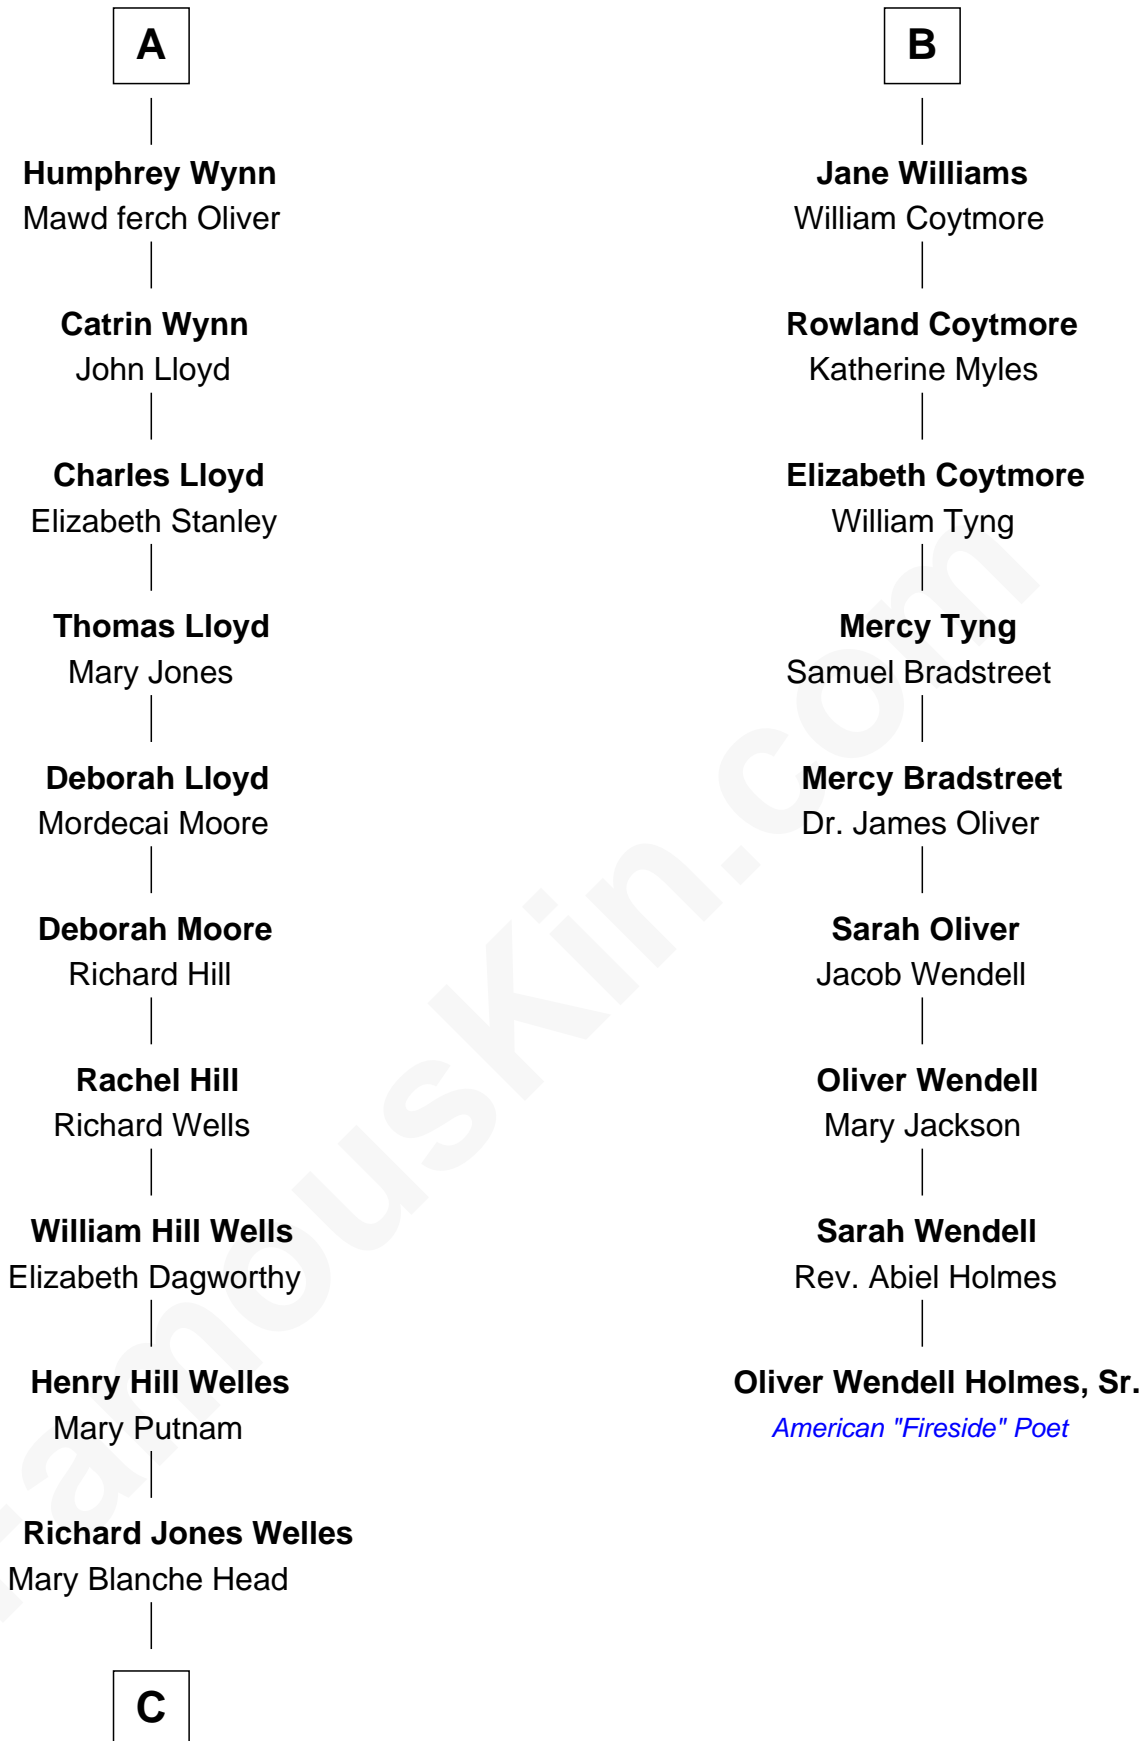

FamousKin.com

Relationship Chart of

Orson Welles

Radio, Stage, and Movie Actor

15th cousin 3 times removed of

Oliver Wendell Holmes, Sr.

American "Fireside" Poet

Sir William de Bohun
Elizabeth de Badlesmere

C

Richard Head Welles

Beatrice Ives

Orson Welles

Radio, Stage, and Movie Actor

FamousKin.com