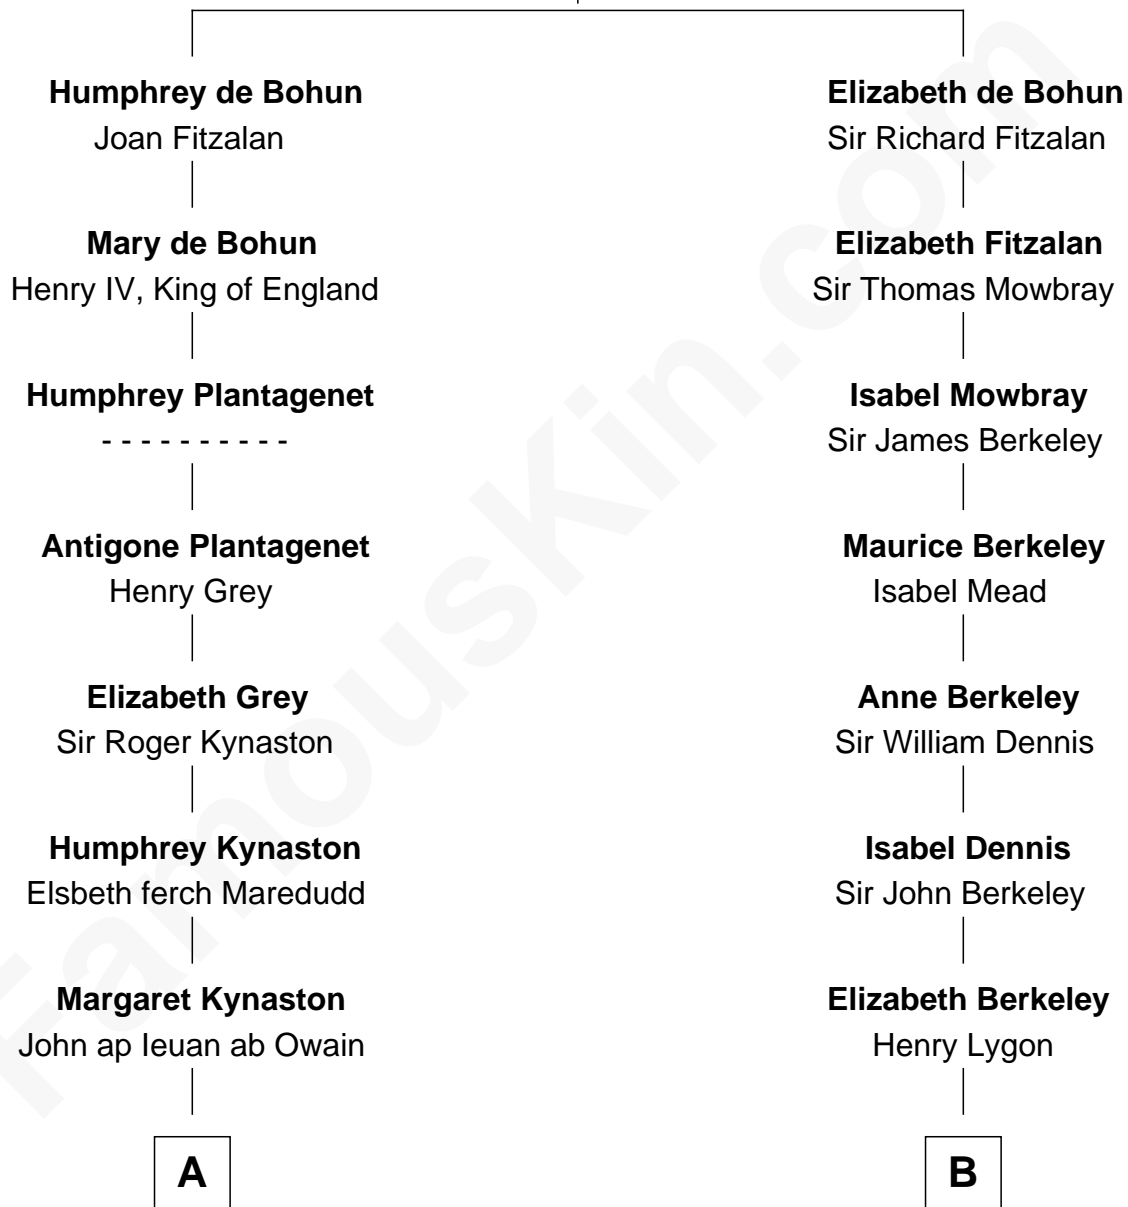

FamousKin.com Relationship Chart of

Orson Welles

Radio, Stage, and Movie Actor

18th cousin of

Endicott Peabody

62nd Governor of Massachusetts

Sir William de Bohun
Elizabeth de Badlesmere

FamousKin.com