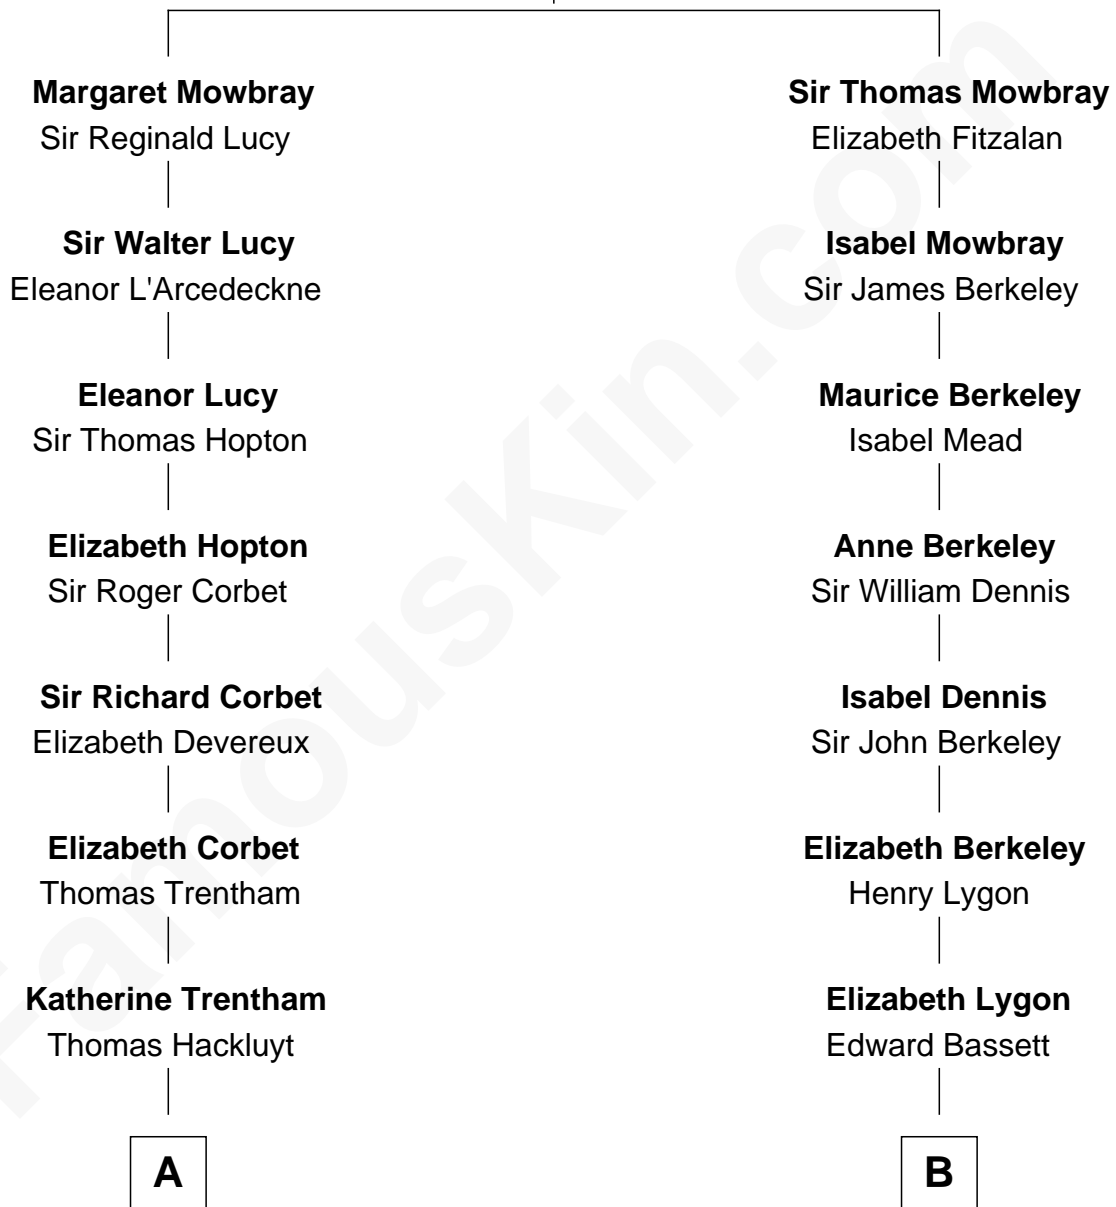

FamousKin.com Relationship Chart of

Orson Welles

Radio, Stage, and Movie Actor

17th cousin 1 time removed of

Endicott Peabody

62nd Governor of Massachusetts

John de Mowbray
Elizabeth de Segrave

C