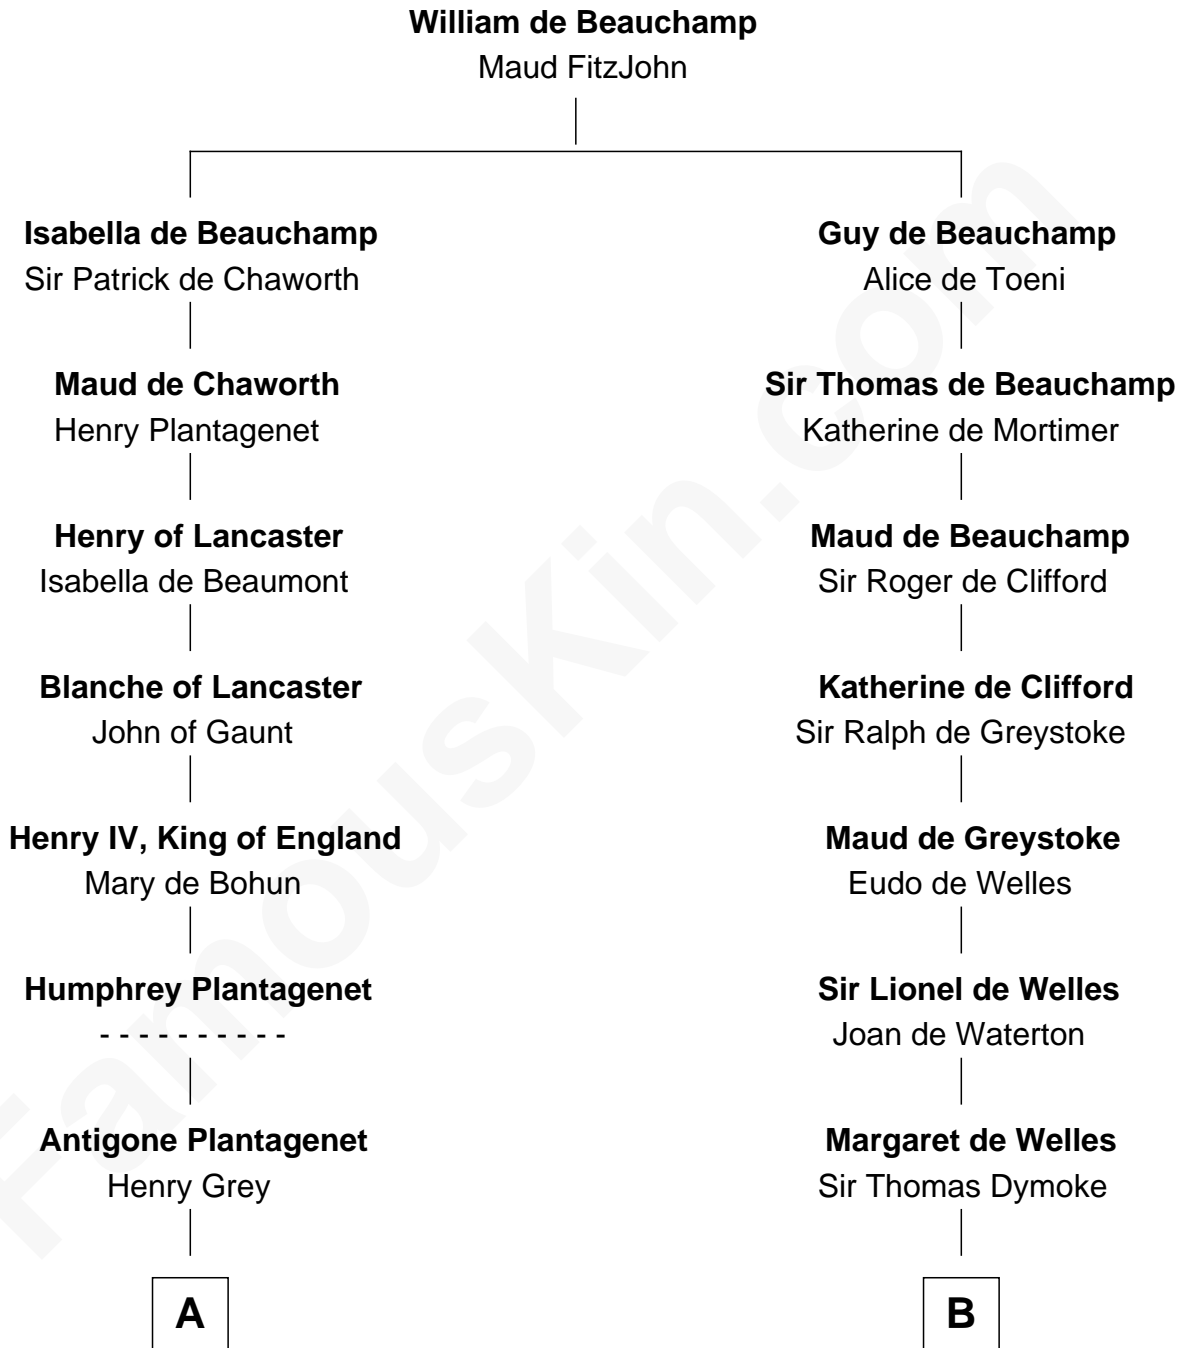

## Relationship Chart of

### Orson Welles

*Radio, Stage, and Movie Actor*

18th cousin 3 times removed of

### Ichabod Goodwin

*27th Governor of New Hampshire*

**C**

**William Hill Wells**  
Elizabeth Dagworthy

**Henry Hill Welles**  
Mary Putnam

**Richard Jones Welles**  
Mary Blanche Head

**Richard Head Welles**  
Beatrice Ives