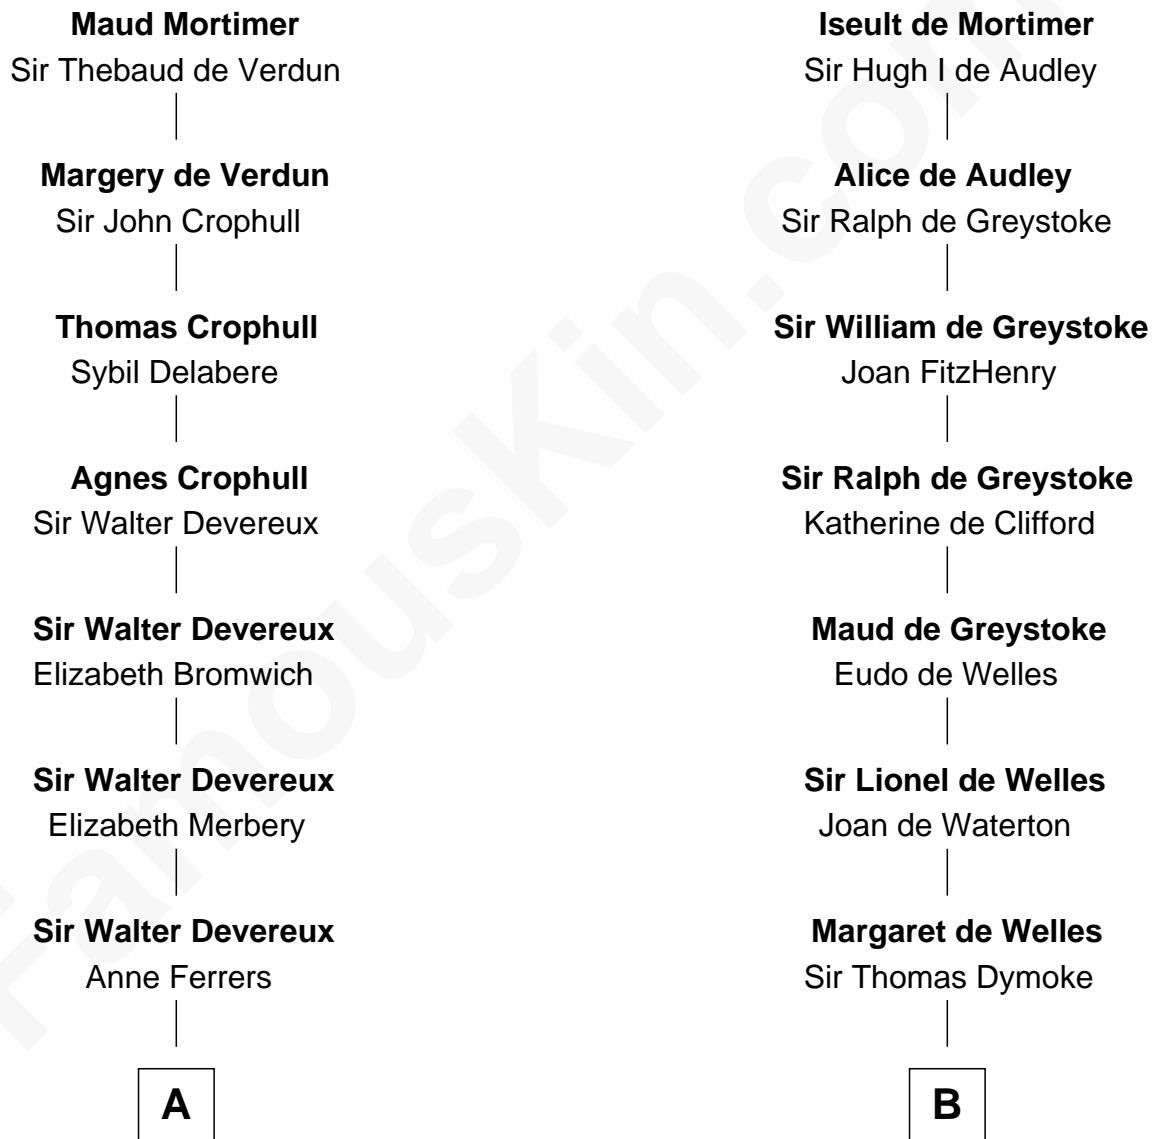

FamousKin.com

Relationship Chart of Orson Welles

Radio, Stage, and Movie Actor

18th cousin 3 times removed of

Ichabod Goodwin

27th Governor of New Hampshire

Sir Edmund Mortimer

Margaret de Fiennes

Ichabod Goodwin
27th Governor of New Hampshire

FamousKin.com