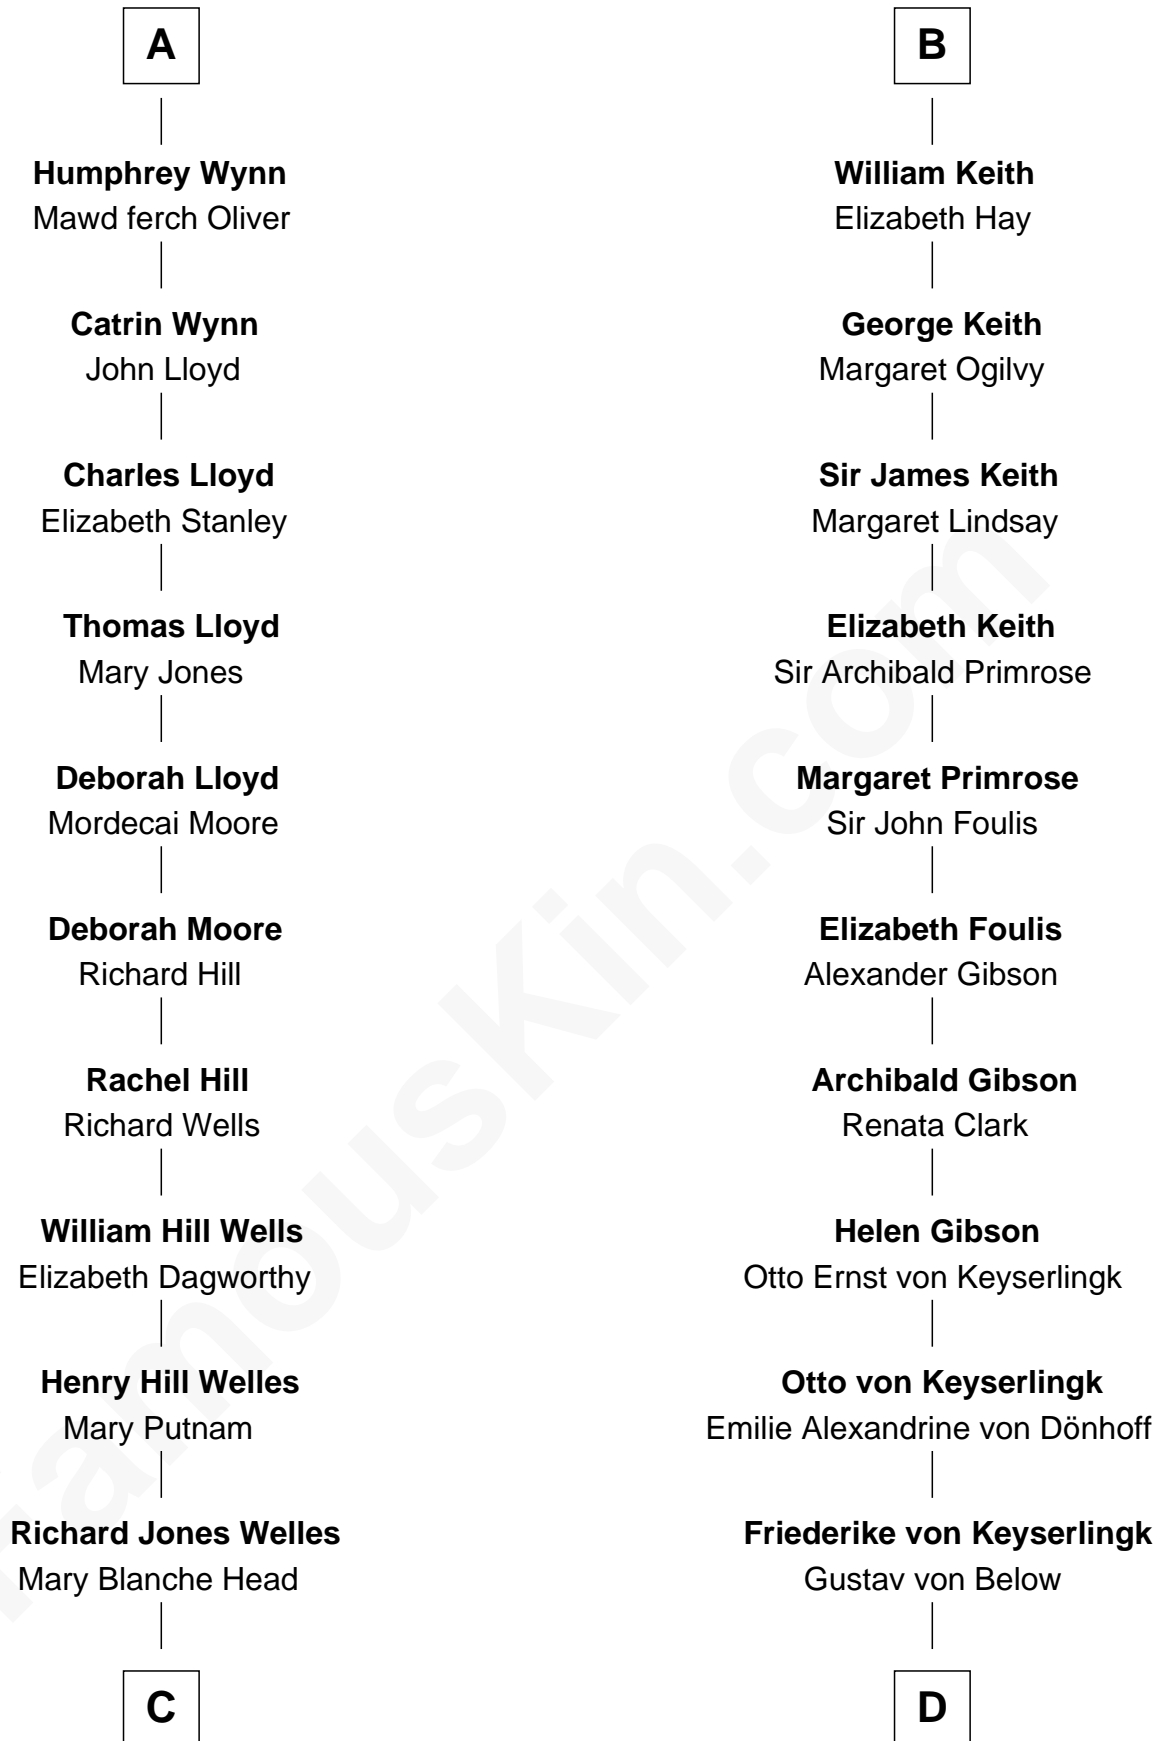

# FamousKin.com Relationship Chart of

**Orson Welles**

*Radio, Stage, and Movie Actor*

18th cousin 2 times removed of

**Wernher von Braun**

*Rocket Scientist*

**Richard Fitzalan**  
Eleanor Plantagenet

**C**

**Richard Head Welles**

Beatrice Ives

**Orson Welles**

*Radio, Stage, and Movie Actor*

**D**

**Karl Emil Gustav von Below**

Eleonore Melitta Behrend

**Marie Eleonore Dorothea von Below**

Wernher von Quistorp

**Emmy von Quistorp**

Magnus von Braun

**Wernher von Braun**

*Rocket Scientist*

FamousKin.com