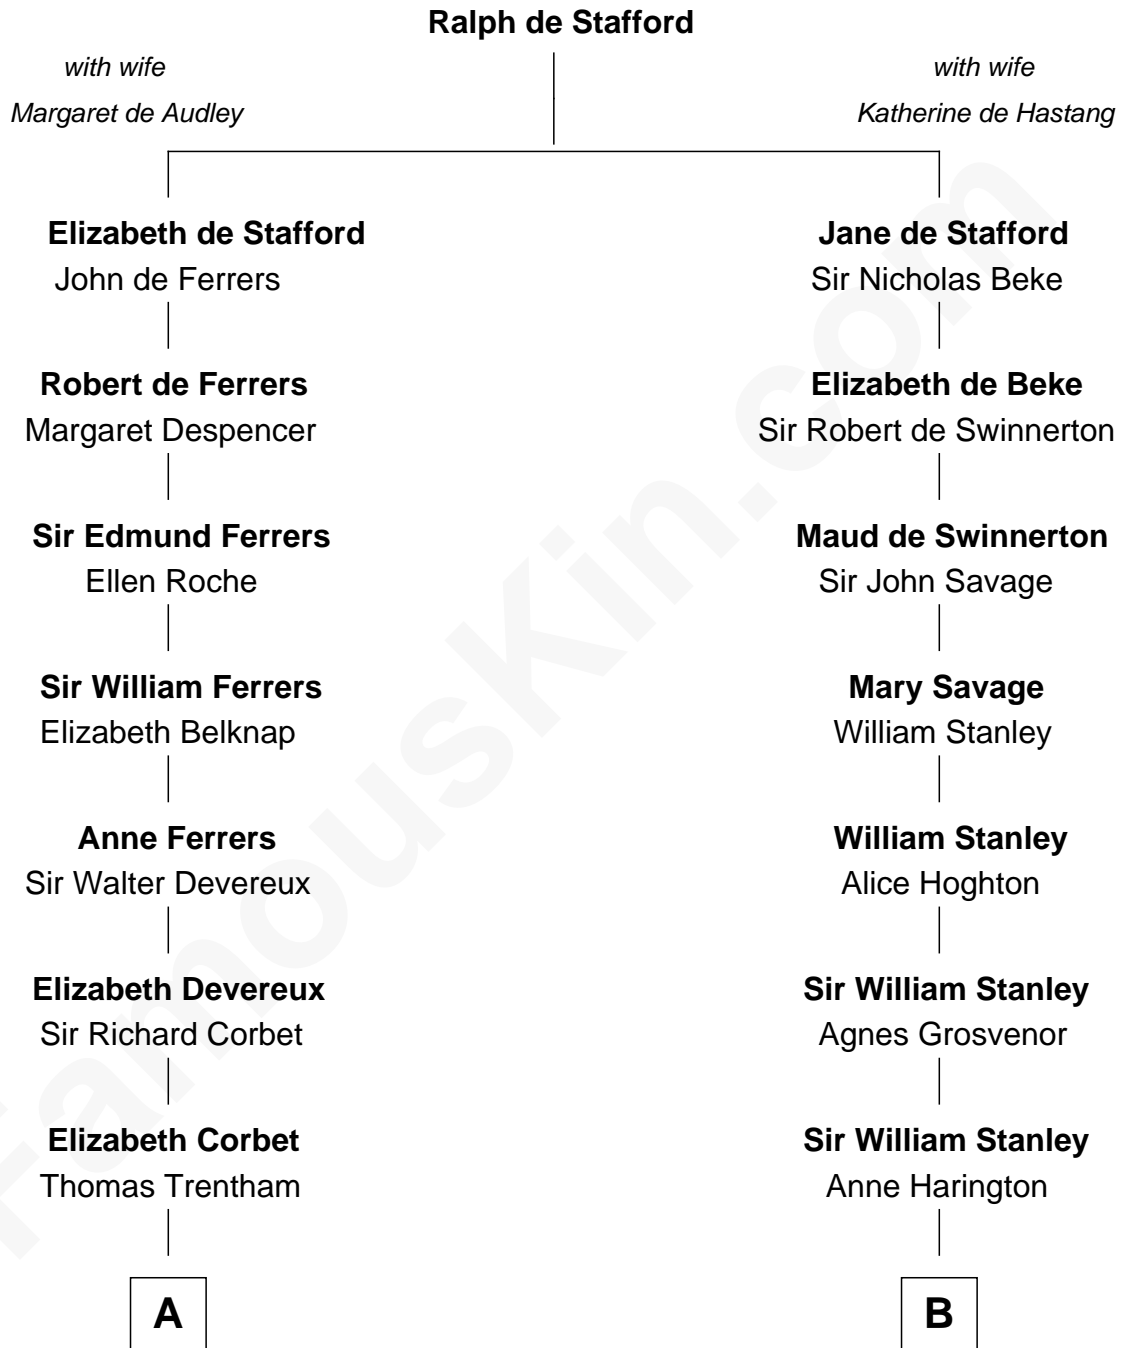

FamousKin.com

Relationship Chart of

Orson Welles

Radio, Stage, and Movie Actor

13th cousin 6 times removed of

Richard Henry Lee

Signer of the Declaration of Independence

C