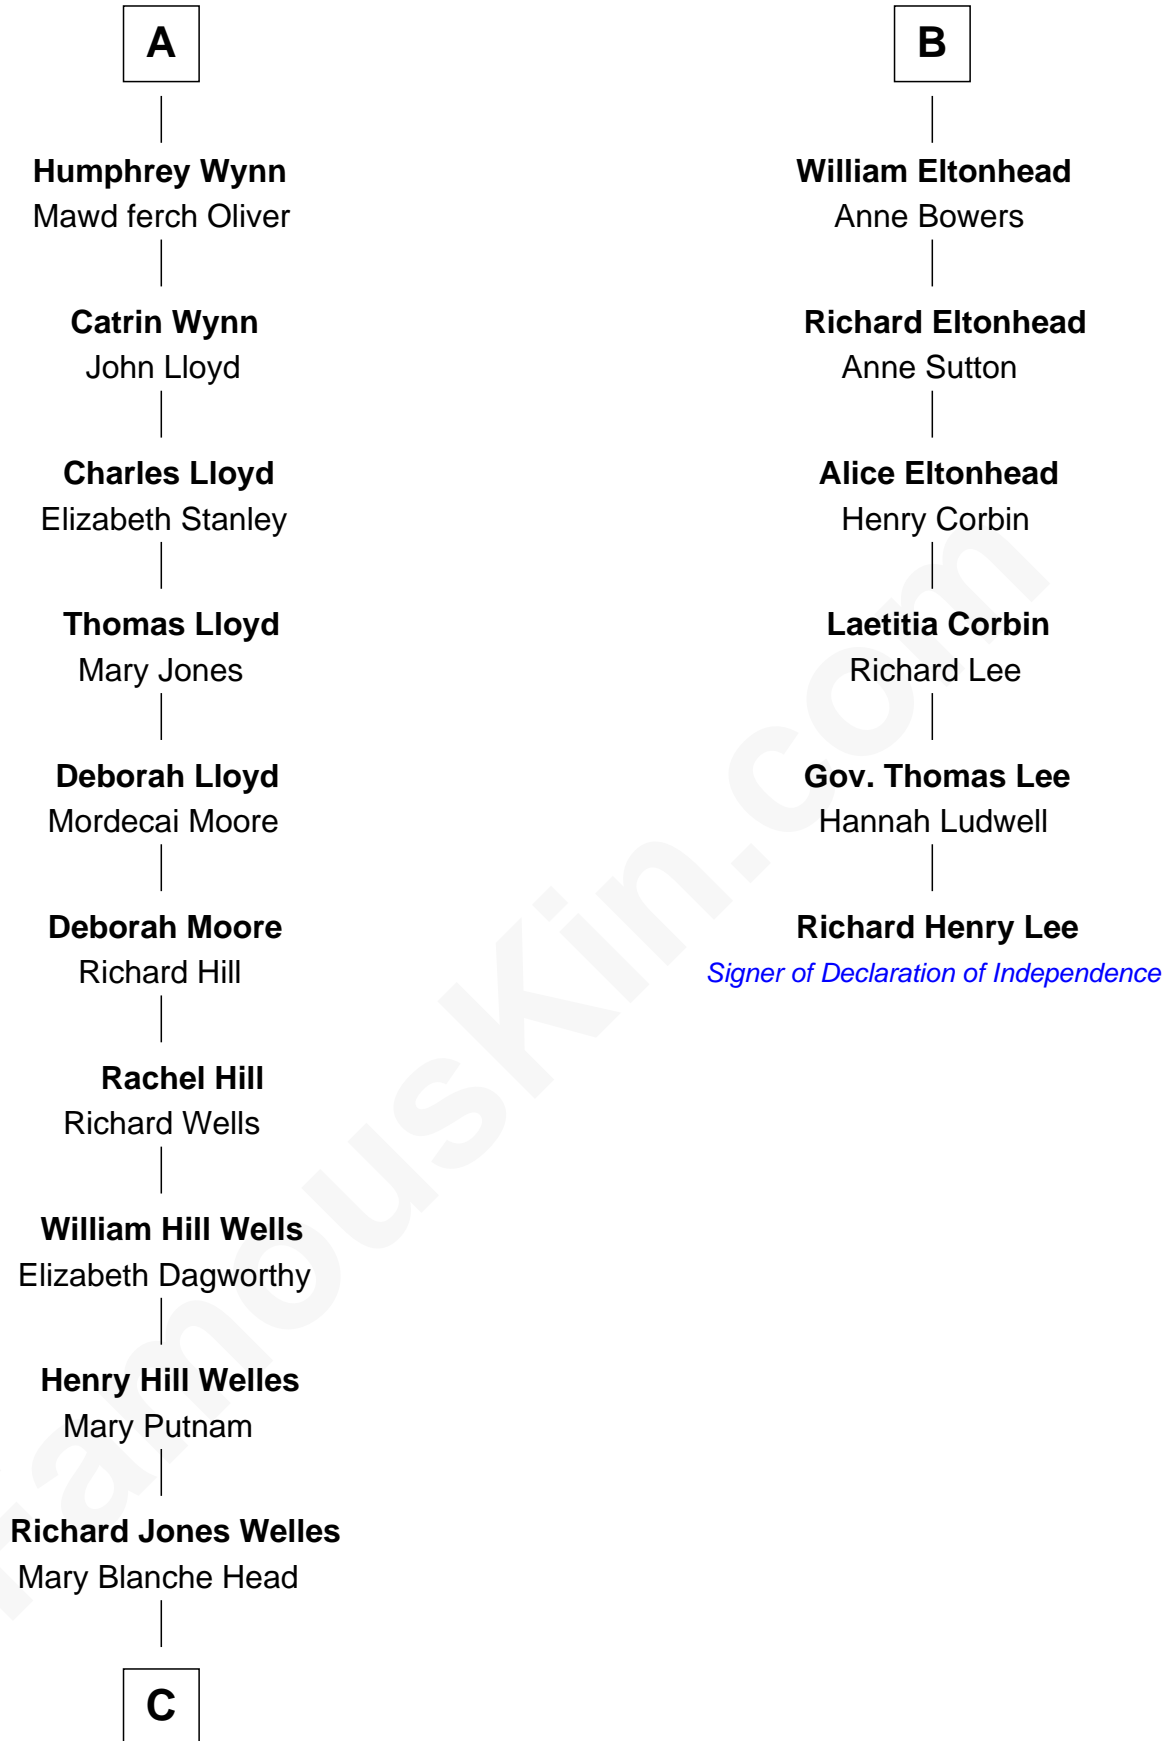

FamousKin.com

Relationship Chart of

Orson Welles

Radio, Stage, and Movie Actor

12th cousin 6 times removed of

Richard Henry Lee

Signer of the Declaration of Independence

Sir William de Bohun
Elizabeth de Badlesmere