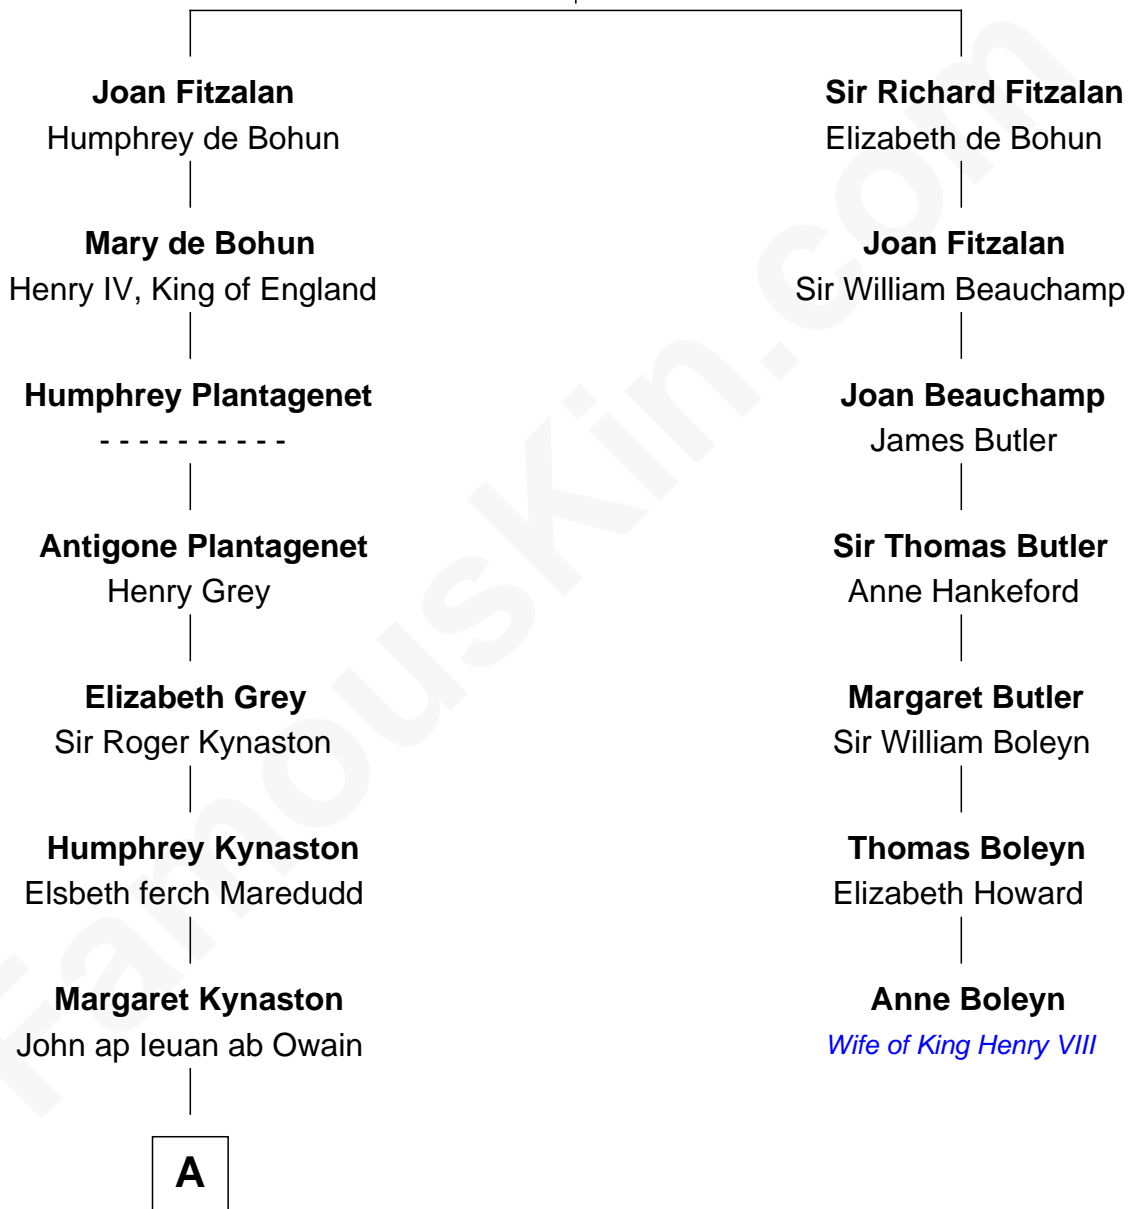

FamousKin.com

Relationship Chart of

Orson Welles

Radio, Stage, and Movie Actor

6th cousin 12 times removed of

Anne Boleyn

2nd Wife of King Henry VIII

Richard Fitzalan
Eleanor Plantagenet

B

Richard Head Welles

Beatrice Ives

Orson Welles

Radio, Stage, and Movie Actor

FamousKin.com