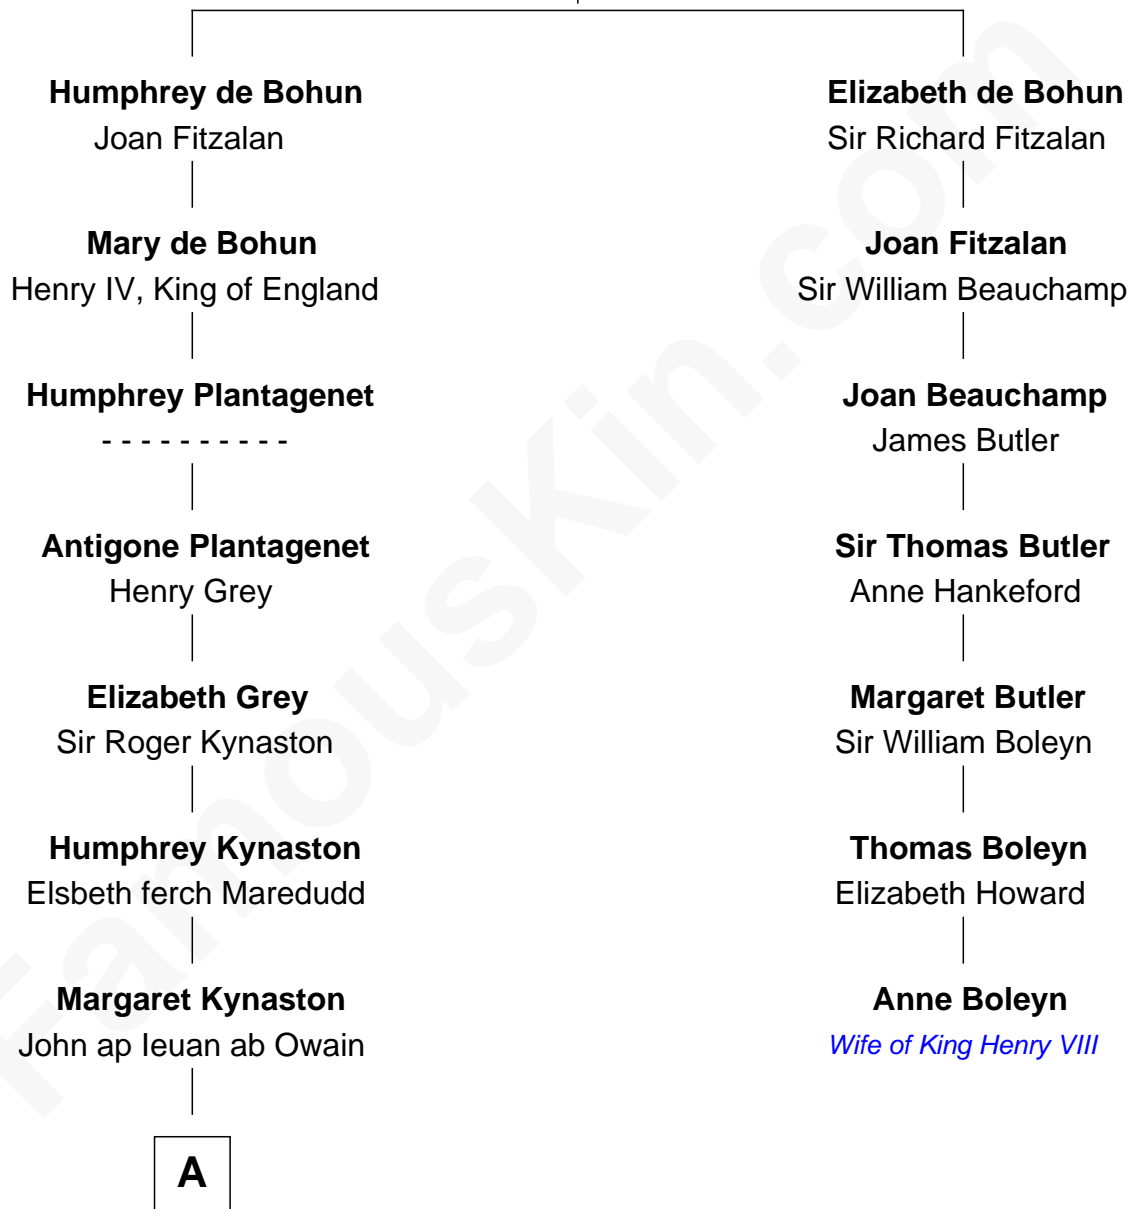

## Relationship Chart of

### Orson Welles

Radio, Stage, and Movie Actor

6th cousin 12 times removed of

### Anne Boleyn

2nd Wife of King Henry VIII

**Sir William de Bohun**  
Elizabeth de Badlesmere

**B**

Richard Head Welles

Beatrice Ives

Orson Welles

*Radio, Stage, and Movie Actor*