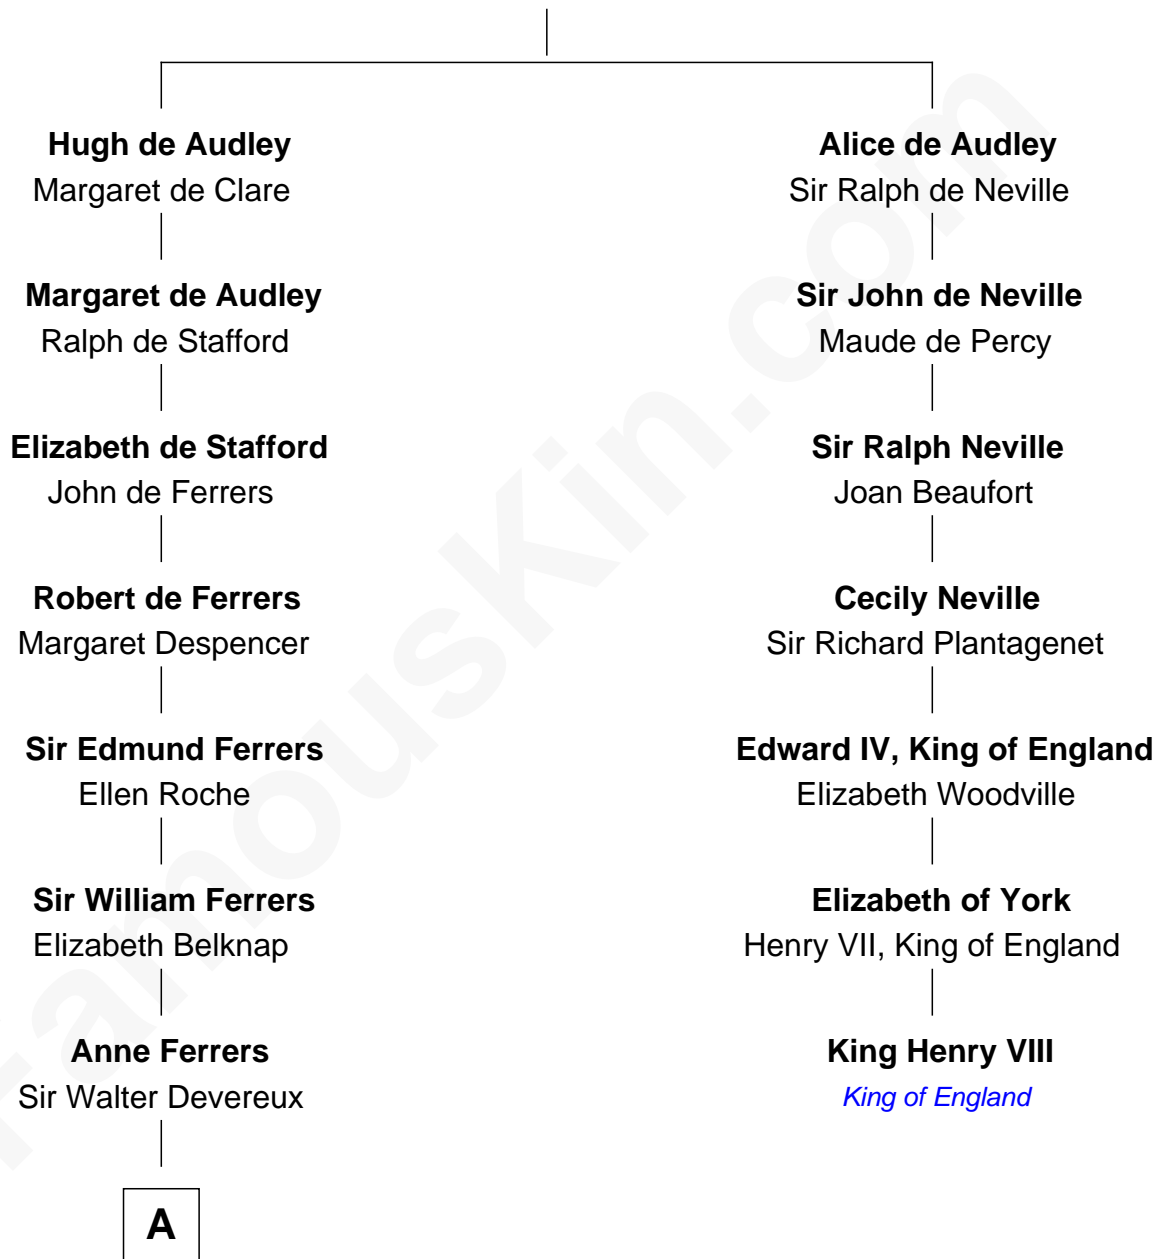

FamousKin.com Relationship Chart of

Orson Welles

Radio, Stage, and Movie Actor

6th cousin 15 times removed of

King Henry VIII

King of England

Sir Hugh I de Audley

Iseult de Mortimer

B

—
William Hill Wells
Elizabeth Dagworthy

—
Henry Hill Welles
Mary Putnam

—
Richard Jones Welles
Mary Blanche Head

—
Richard Head Welles
Beatrice Ives

—
Orson Welles
Radio, Stage, and Movie Actor