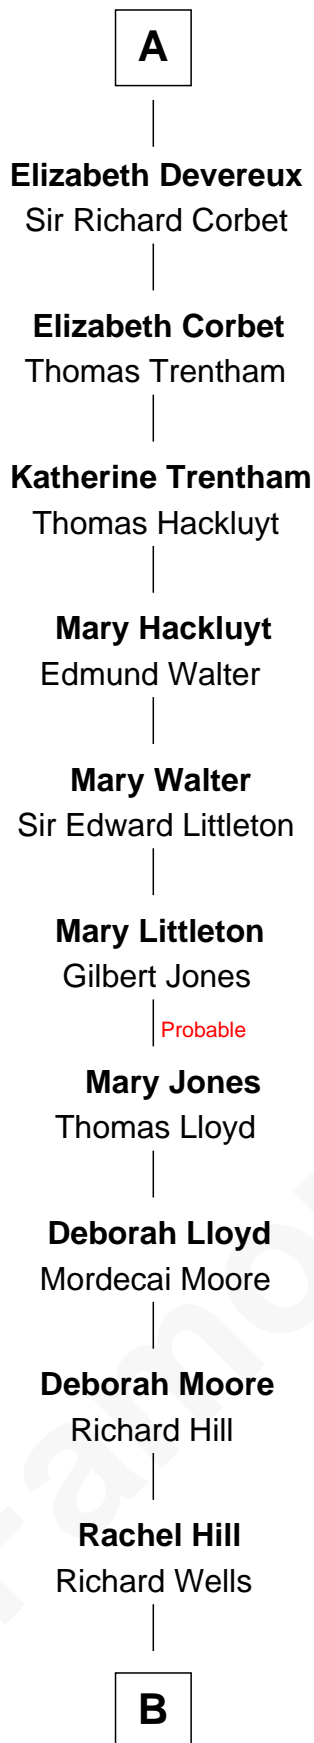

FamousKin.com Relationship Chart of

Orson Welles

Radio, Stage, and Movie Actor

6th cousin 15 times removed of

King Henry VIII

King of England

Sir Hugh I de Audley

Iseult de Mortimer

B

—
William Hill Wells
Elizabeth Dagworthy

—
Henry Hill Welles
Mary Putnam

—
Richard Jones Welles
Mary Blanche Head

—
Richard Head Welles
Beatrice Ives

—
Orson Welles
Radio, Stage, and Movie Actor