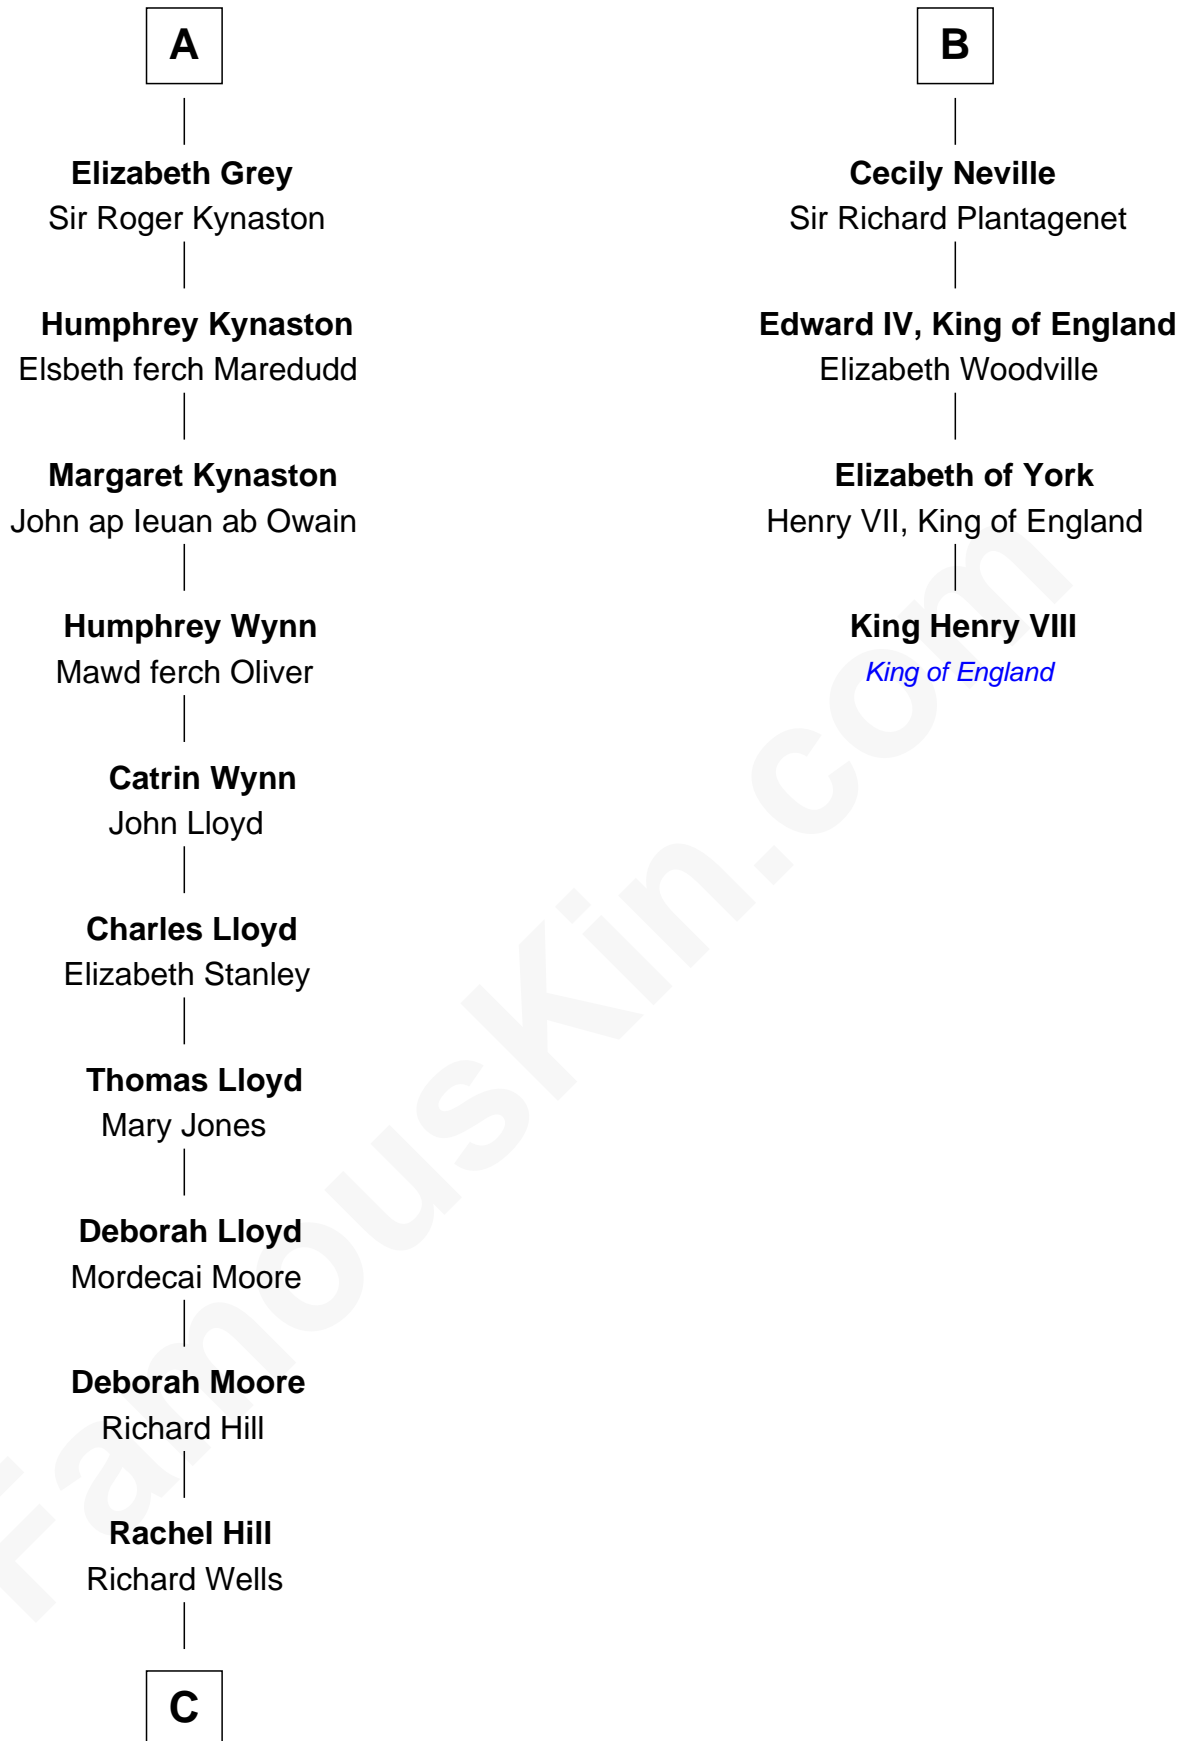

FamousKin.com Relationship Chart of

Orson Welles

Radio, Stage, and Movie Actor

10th cousin 11 times removed of

King Henry VIII

King of England

C

William Hill Wells
Elizabeth Dagworthy