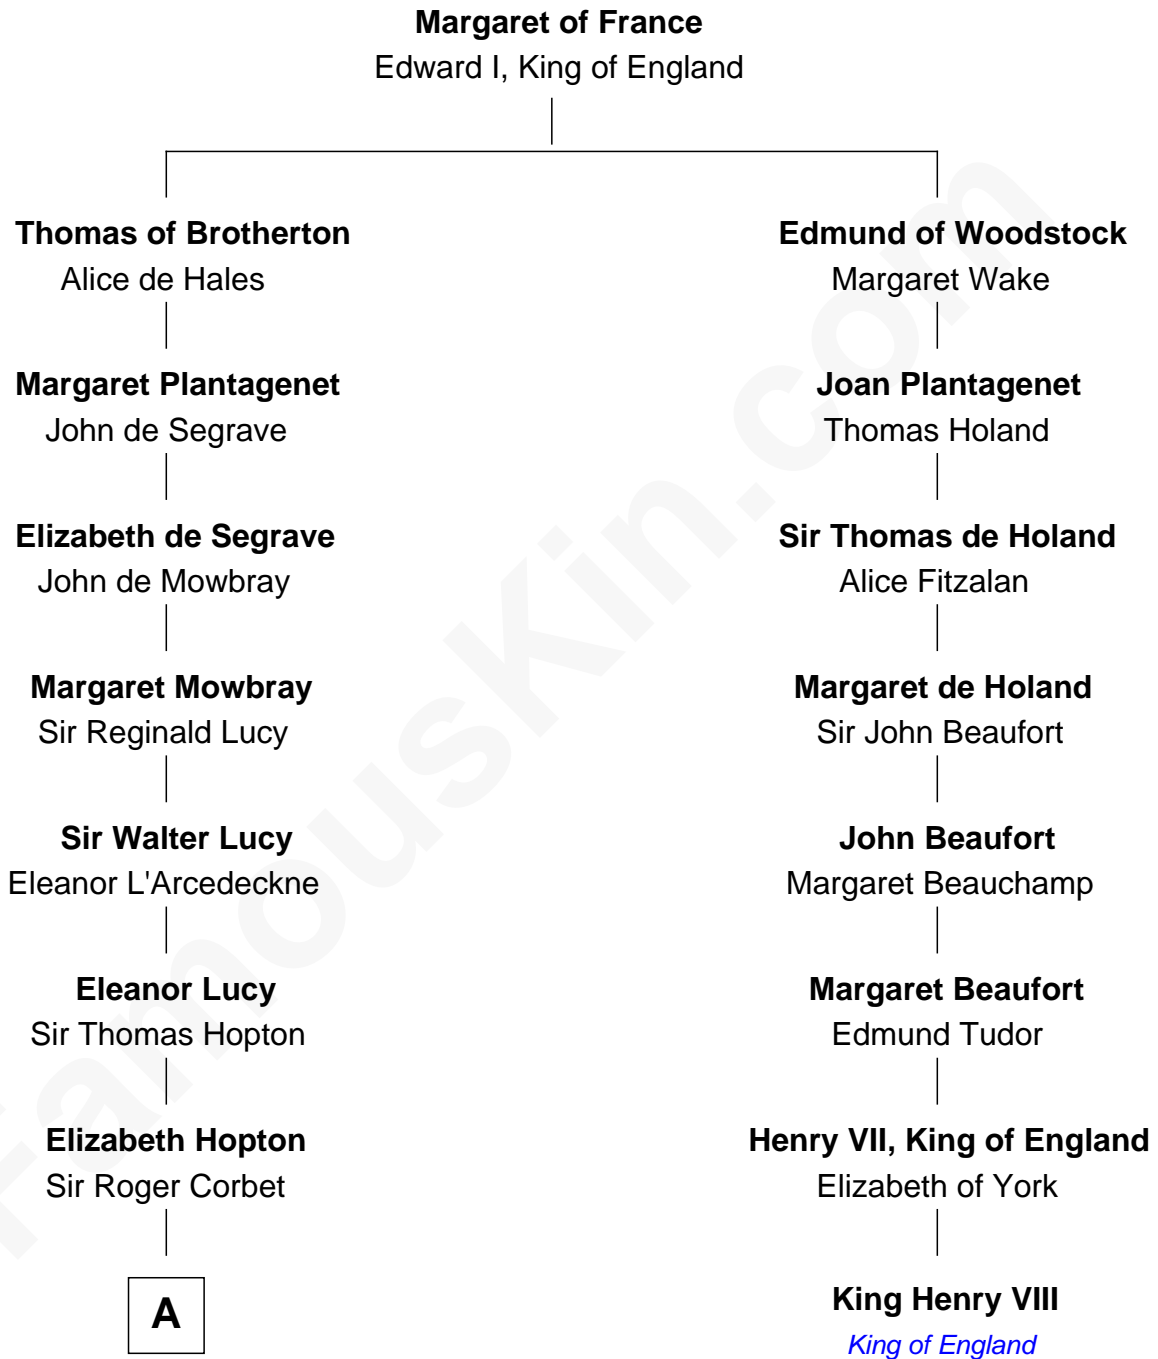

FamousKin.com Relationship Chart of

Orson Welles

Radio, Stage, and Movie Actor

7th cousin 14 times removed of

King Henry VIII

King of England

A

B

—
William Hill Wells
Elizabeth Dagworthy

—
Henry Hill Welles
Mary Putnam

—
Richard Jones Welles
Mary Blanche Head

—
Richard Head Welles
Beatrice Ives

—
Orson Welles
Radio, Stage, and Movie Actor