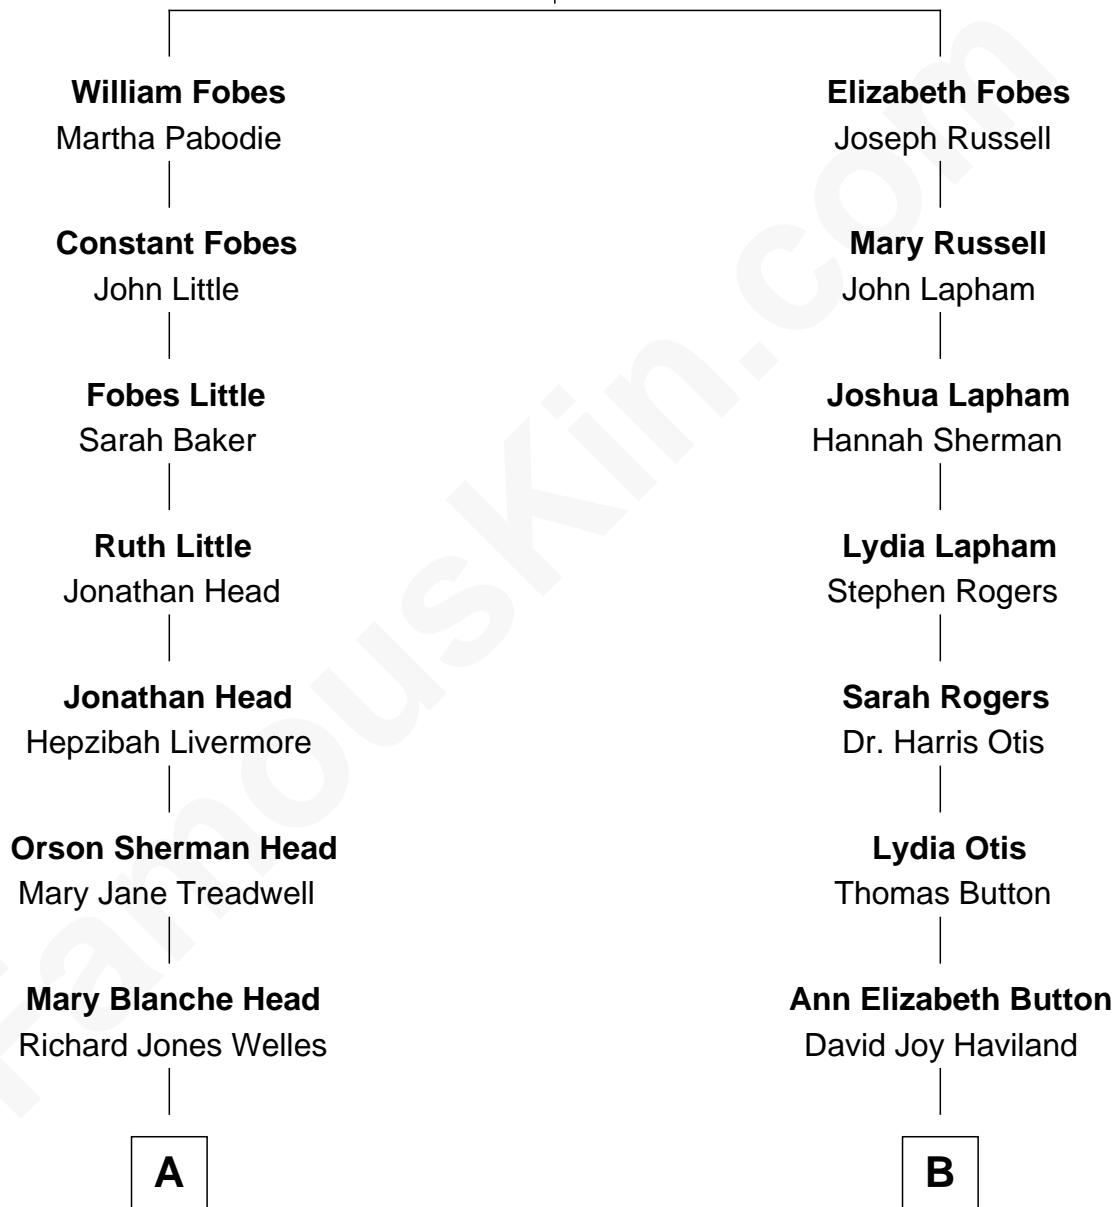

FamousKin.com Relationship Chart of

Orson Welles

Radio, Stage, and Movie Actor

8th cousin of

Willis Carrier

Inventor of Air Conditioning

John Fobes
Constant Mitchell

A

Richard Head Welles

Beatrice Ives

Orson Welles

Radio, Stage, and Movie Actor

B

Elizabeth R. Haviland

Duane Williams Carrier

Willis Carrier