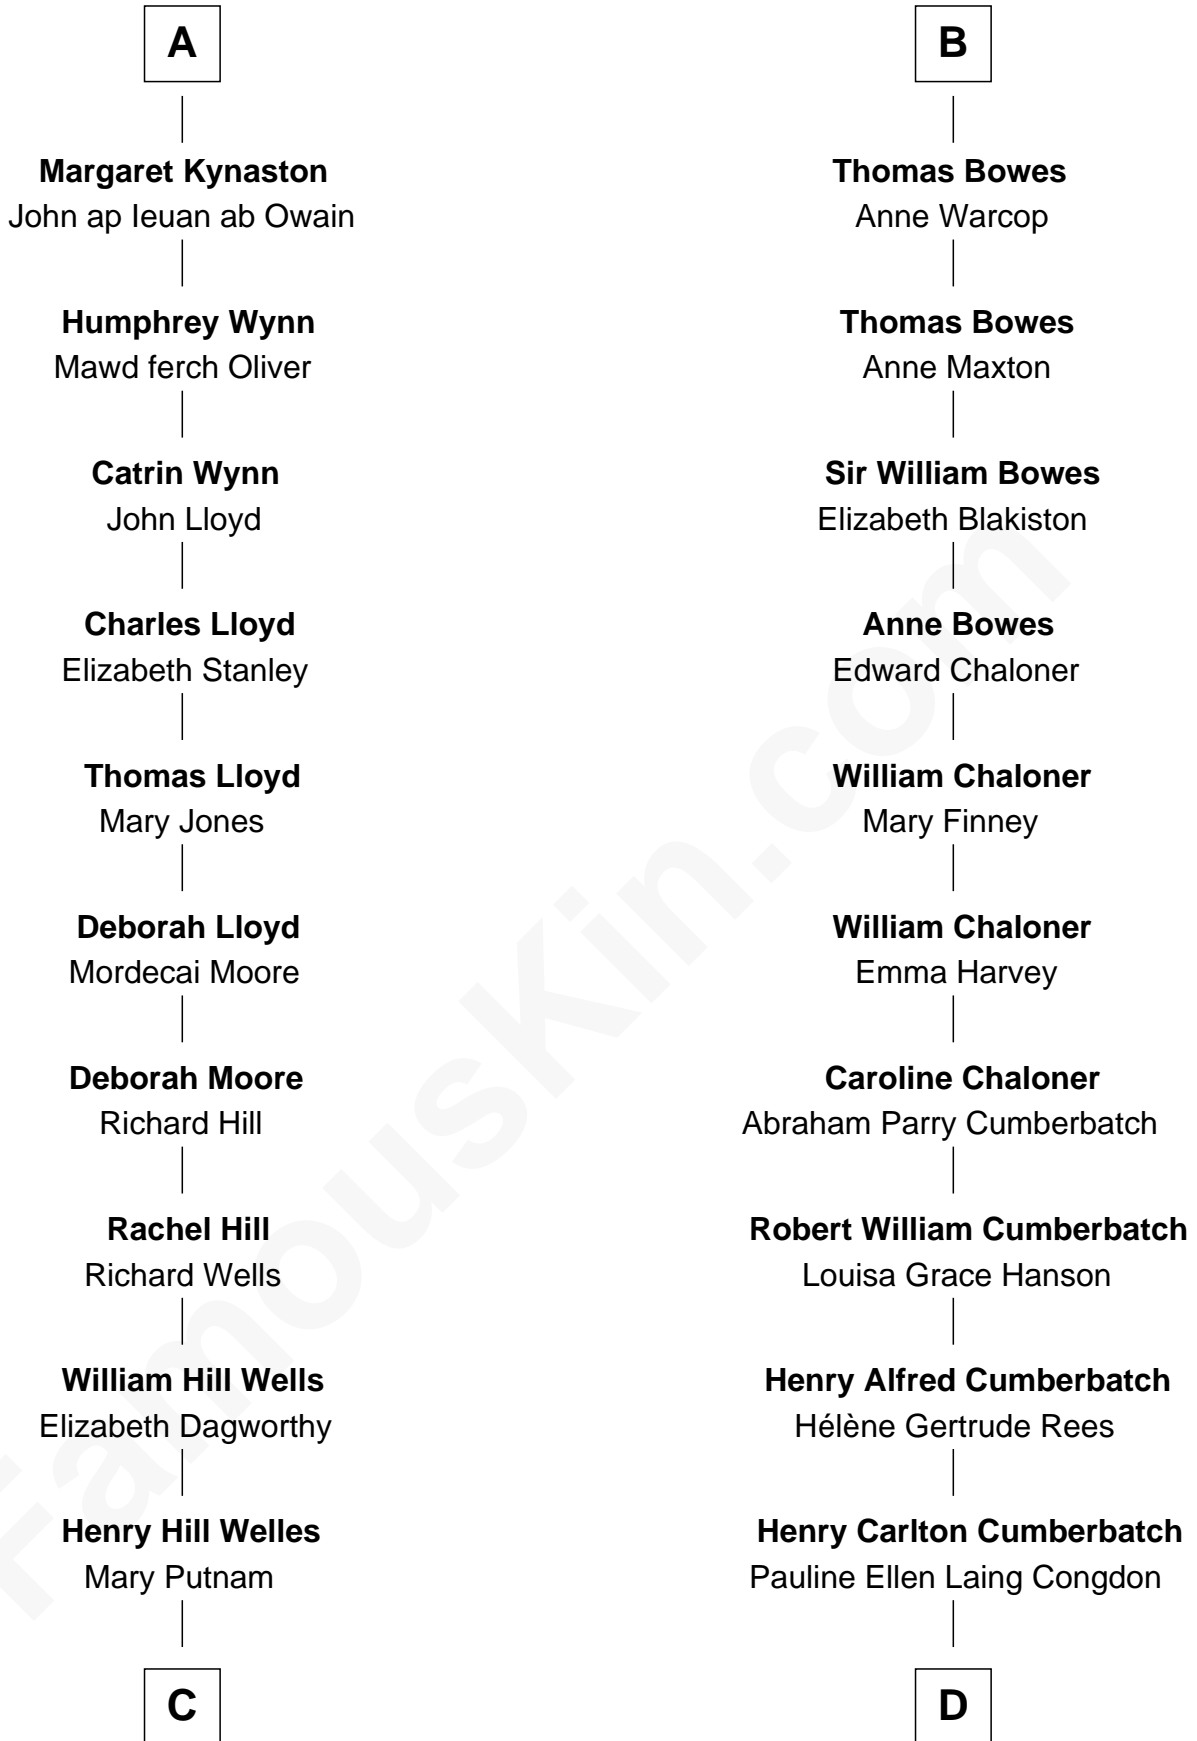

FamousKin.com

Relationship Chart of

Orson Welles

Radio, Stage, and Movie Actor

18th cousin 1 time removed of

Benedict Cumberbatch

Movie, Television and Stage Actor

C