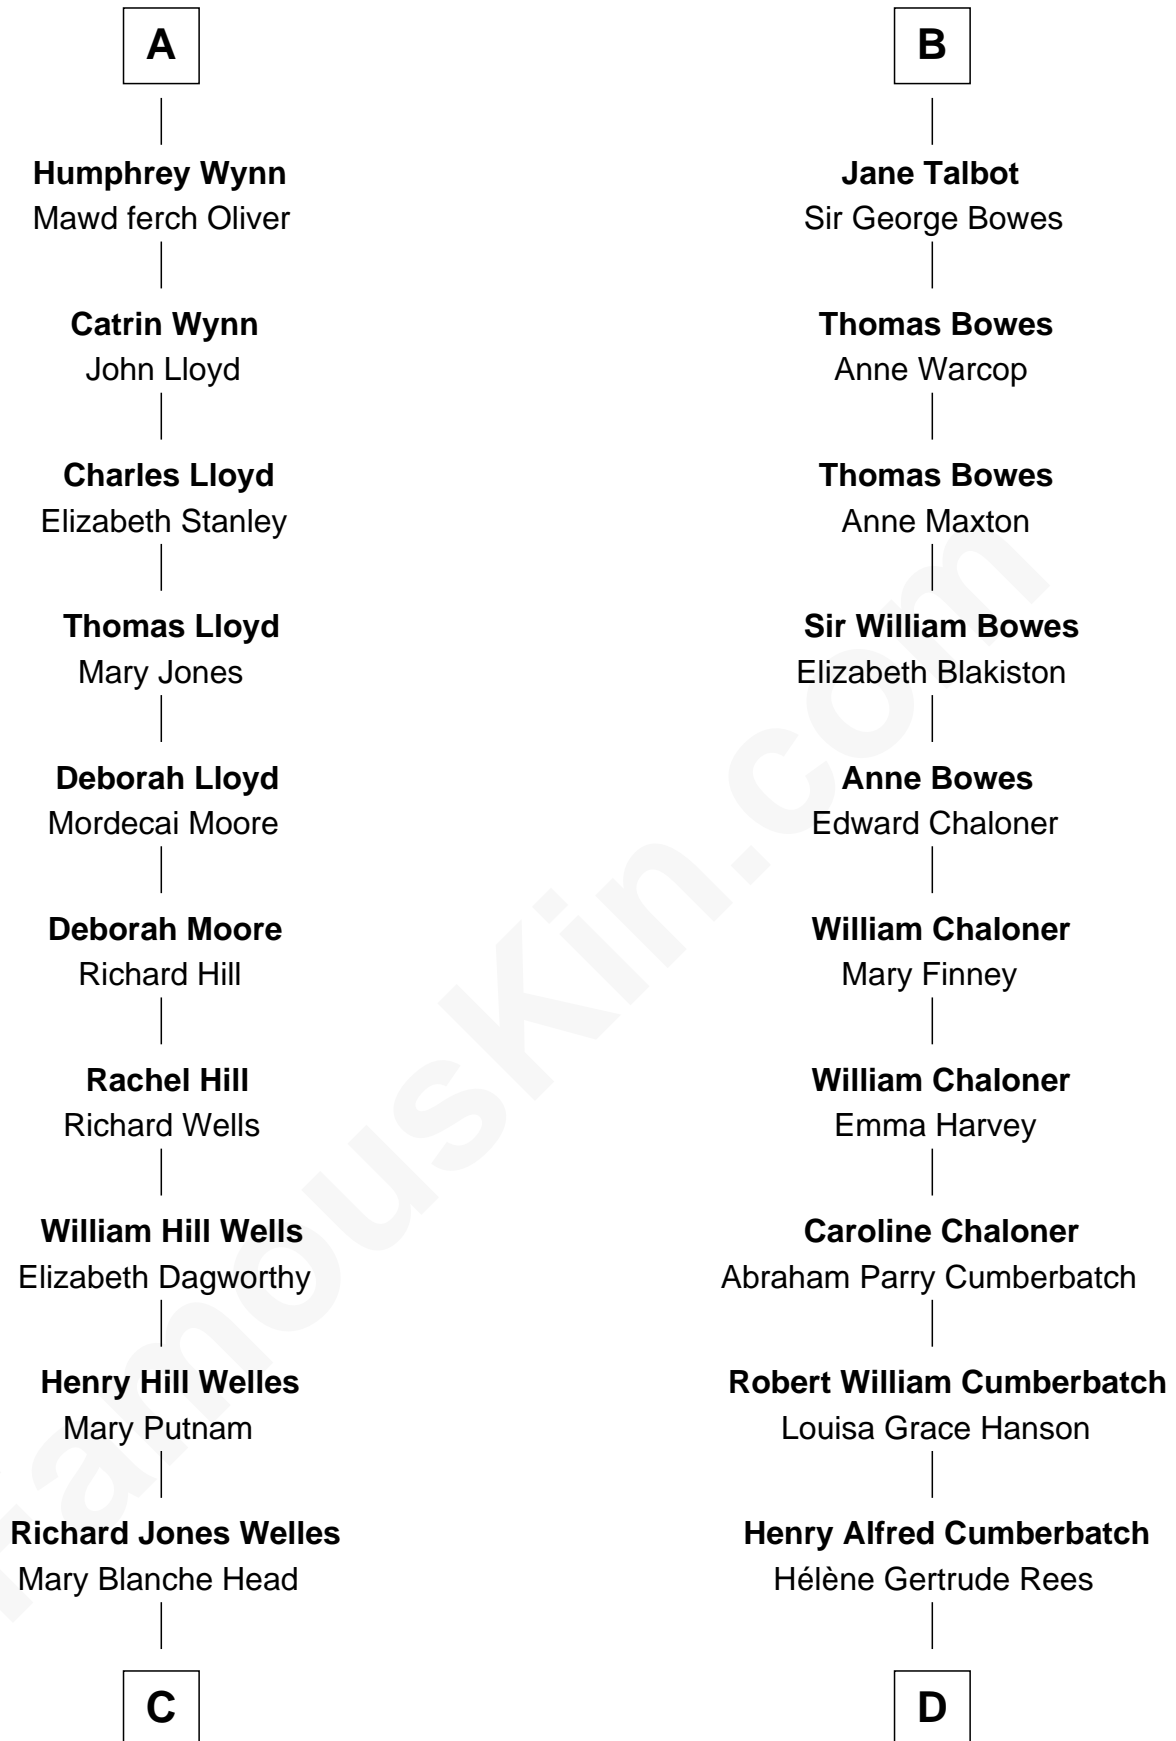

FamousKin.com

Relationship Chart of

Orson Welles

Radio, Stage, and Movie Actor

18th cousin 1 time removed of

Benedict Cumberbatch

Movie, Television and Stage Actor

FamousKin.com