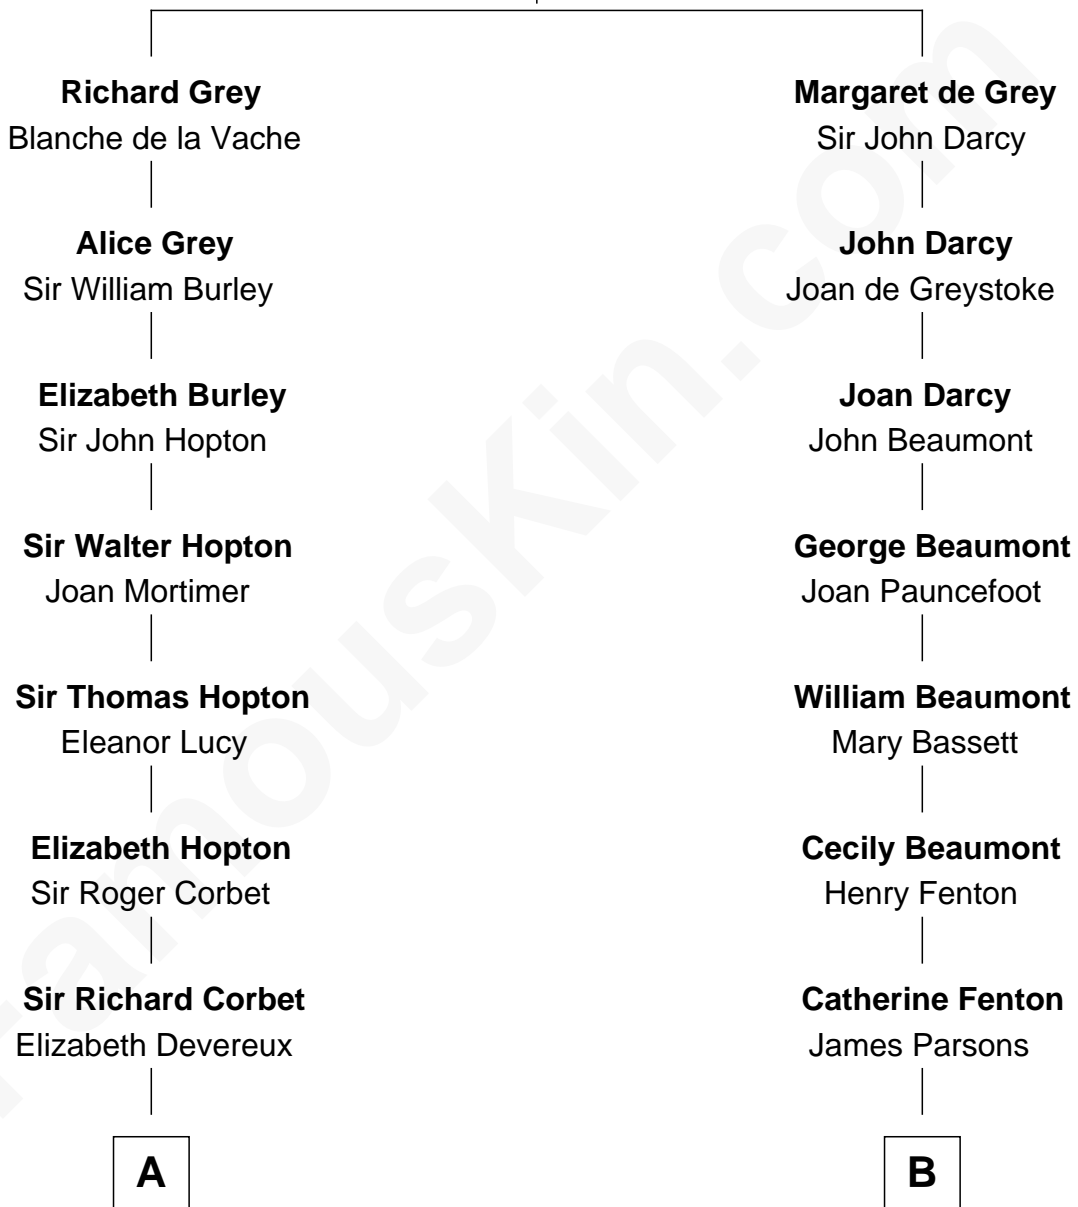

FamousKin.com

Relationship Chart of

Orson Welles

Radio, Stage, and Movie Actor

15th cousin 5 times removed of

Sir Arthur Conan Doyle

Author, "Sherlock Holmes"

Sir Henry de Grey

Elizabeth Talbot

C

Henry Hill Welles

Mary Putnam

Richard Jones Welles

Mary Blanche Head

Richard Head Welles

Beatrice Ives