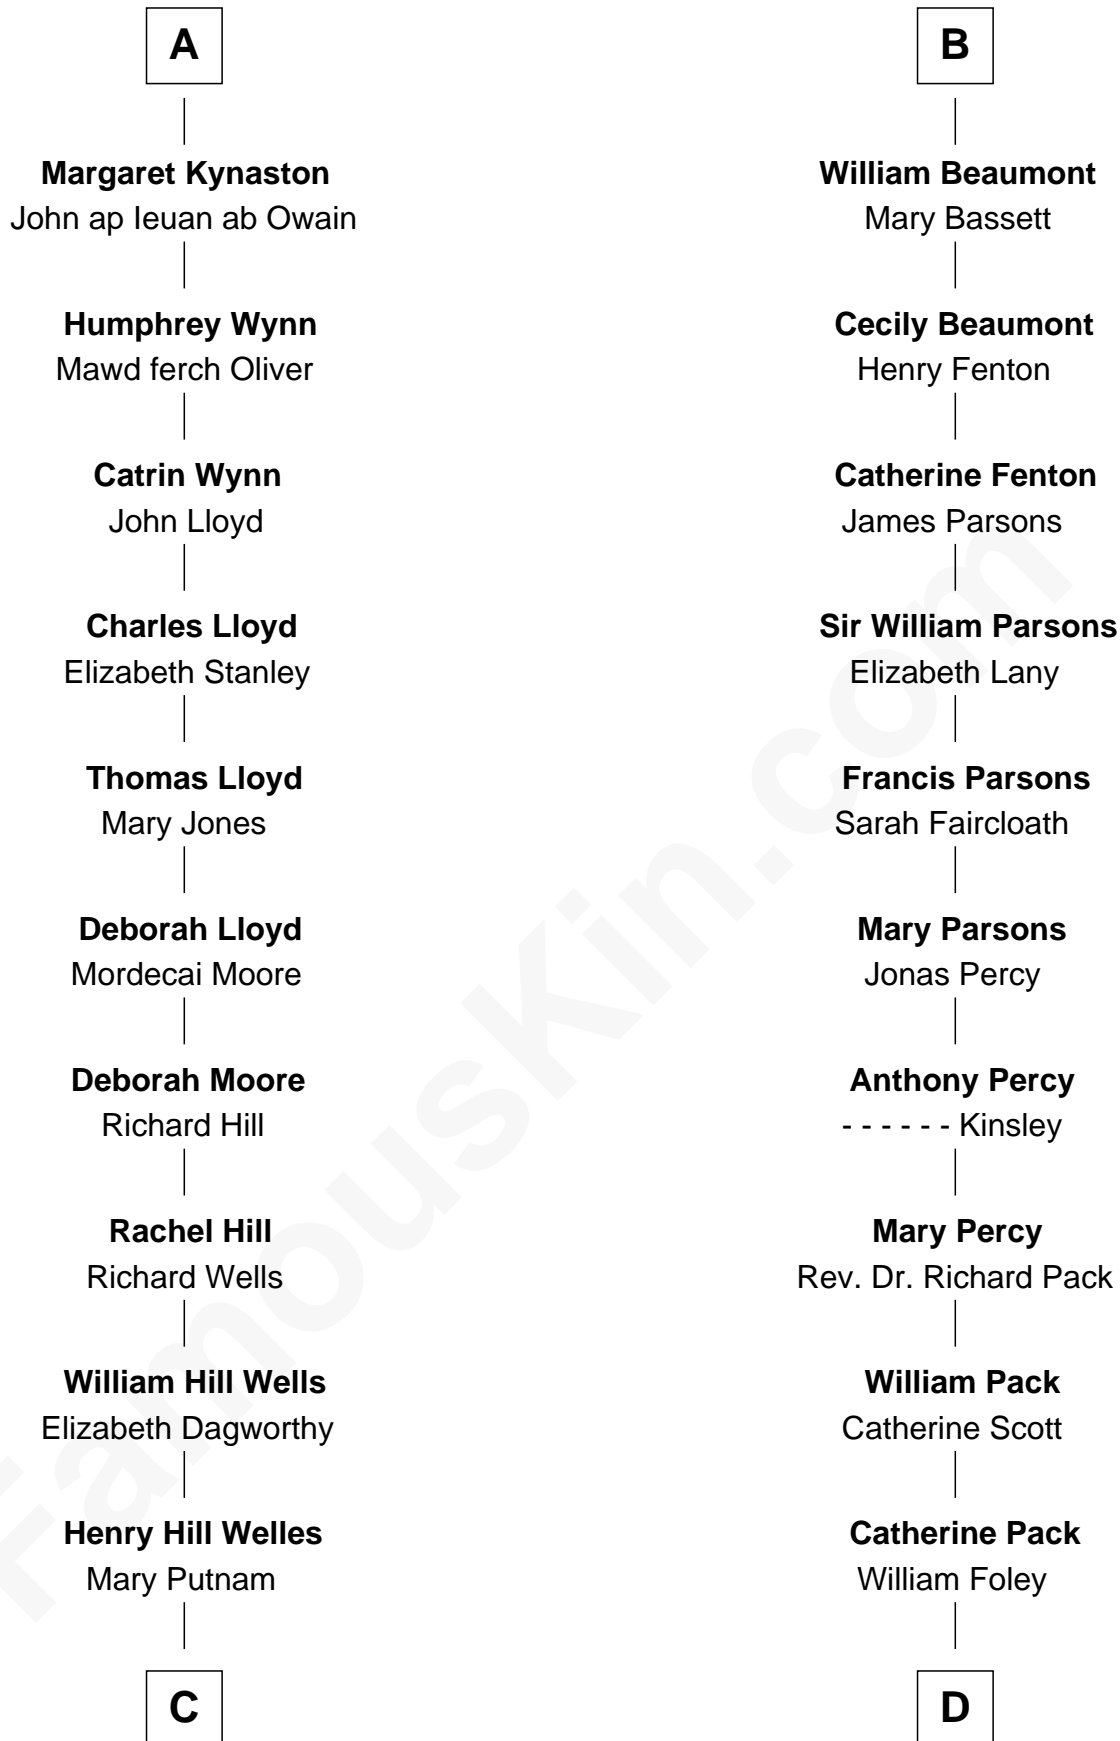

FamousKin.com Relationship Chart of

Orson Welles

Radio, Stage, and Movie Actor

18th cousin 1 time removed of

Sir Arthur Conan Doyle

Author, "Sherlock Holmes"

Humphrey de Bohun
Elizabeth Plantagenet

Sir William de Bohun
Elizabeth de Badlesmere

Humphrey de Bohun
Joan Fitzalan

Mary de Bohun
Henry IV, King of England

Humphrey Plantagenet

Antigone Plantagenet
Henry Grey

Elizabeth Grey
Sir Roger Kynaston

Humphrey Kynaston
Elsbeth ferch Maredudd

A

Eleanor de Bohun
Sir James le Boteler

Pernel le Boteler
Sir Gilbert Talbot

Elizabeth Talbot
Sir Henry de Grey

Margaret de Grey
Sir John Darcy

John Darcy
Joan de Greystoke

Joan Darcy
John Beaumont

George Beaumont
Joan Pauncefoot

B

C