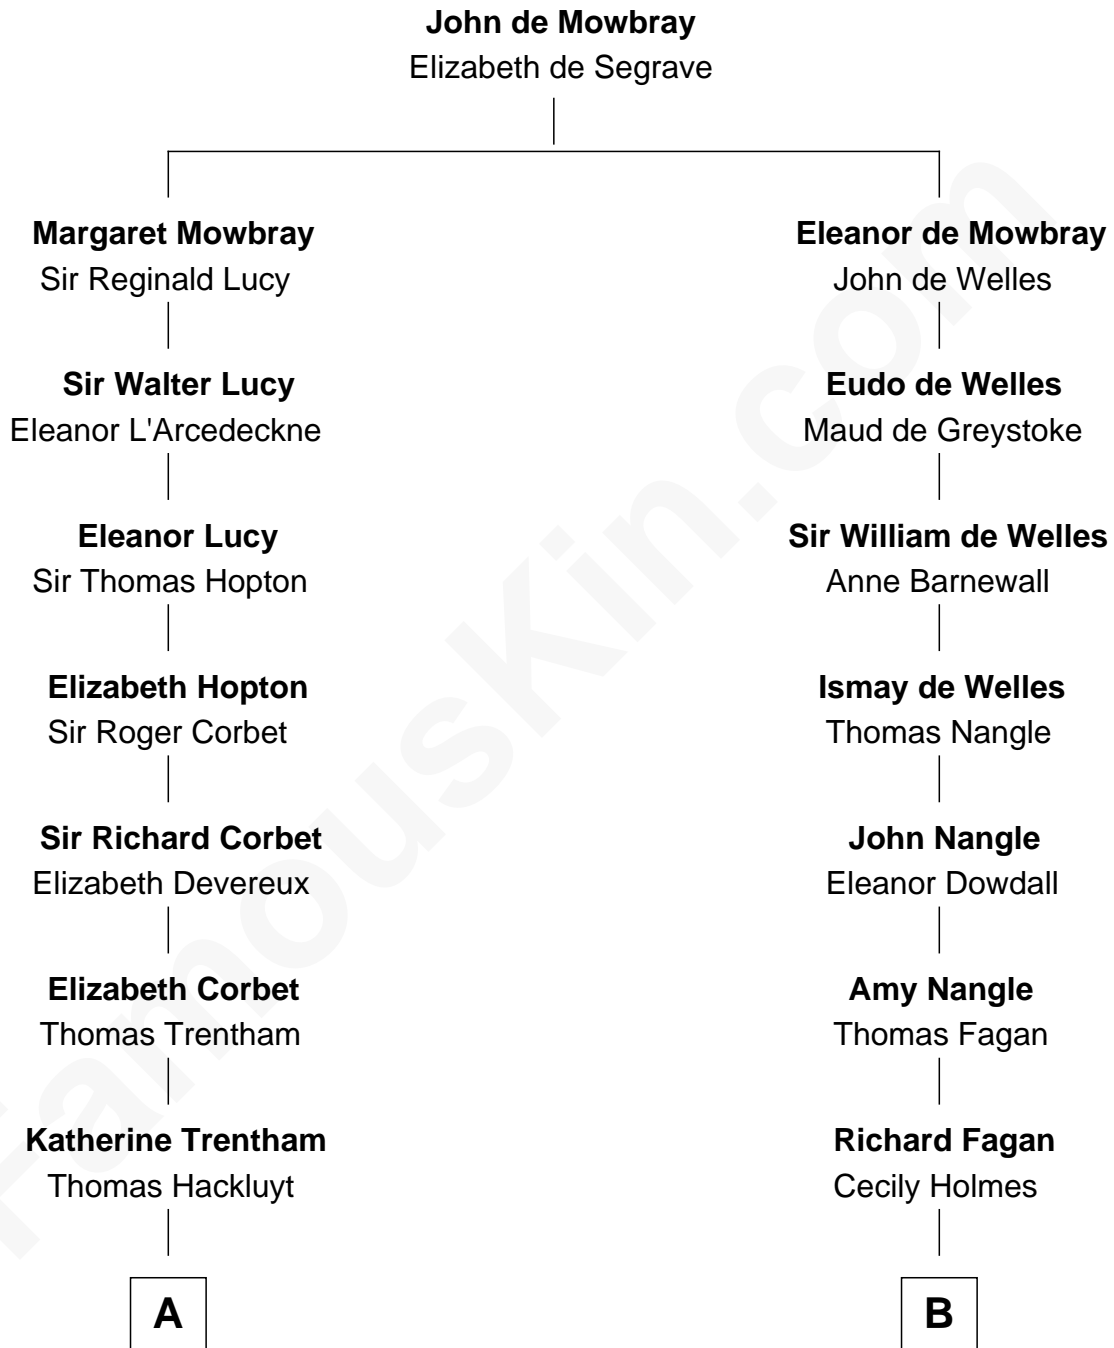

FamousKin.com

Relationship Chart of

Orson Welles

Radio, Stage, and Movie Actor

17th cousin 1 time removed of

Queen Elizabeth II

Queen of the United Kingdom

C