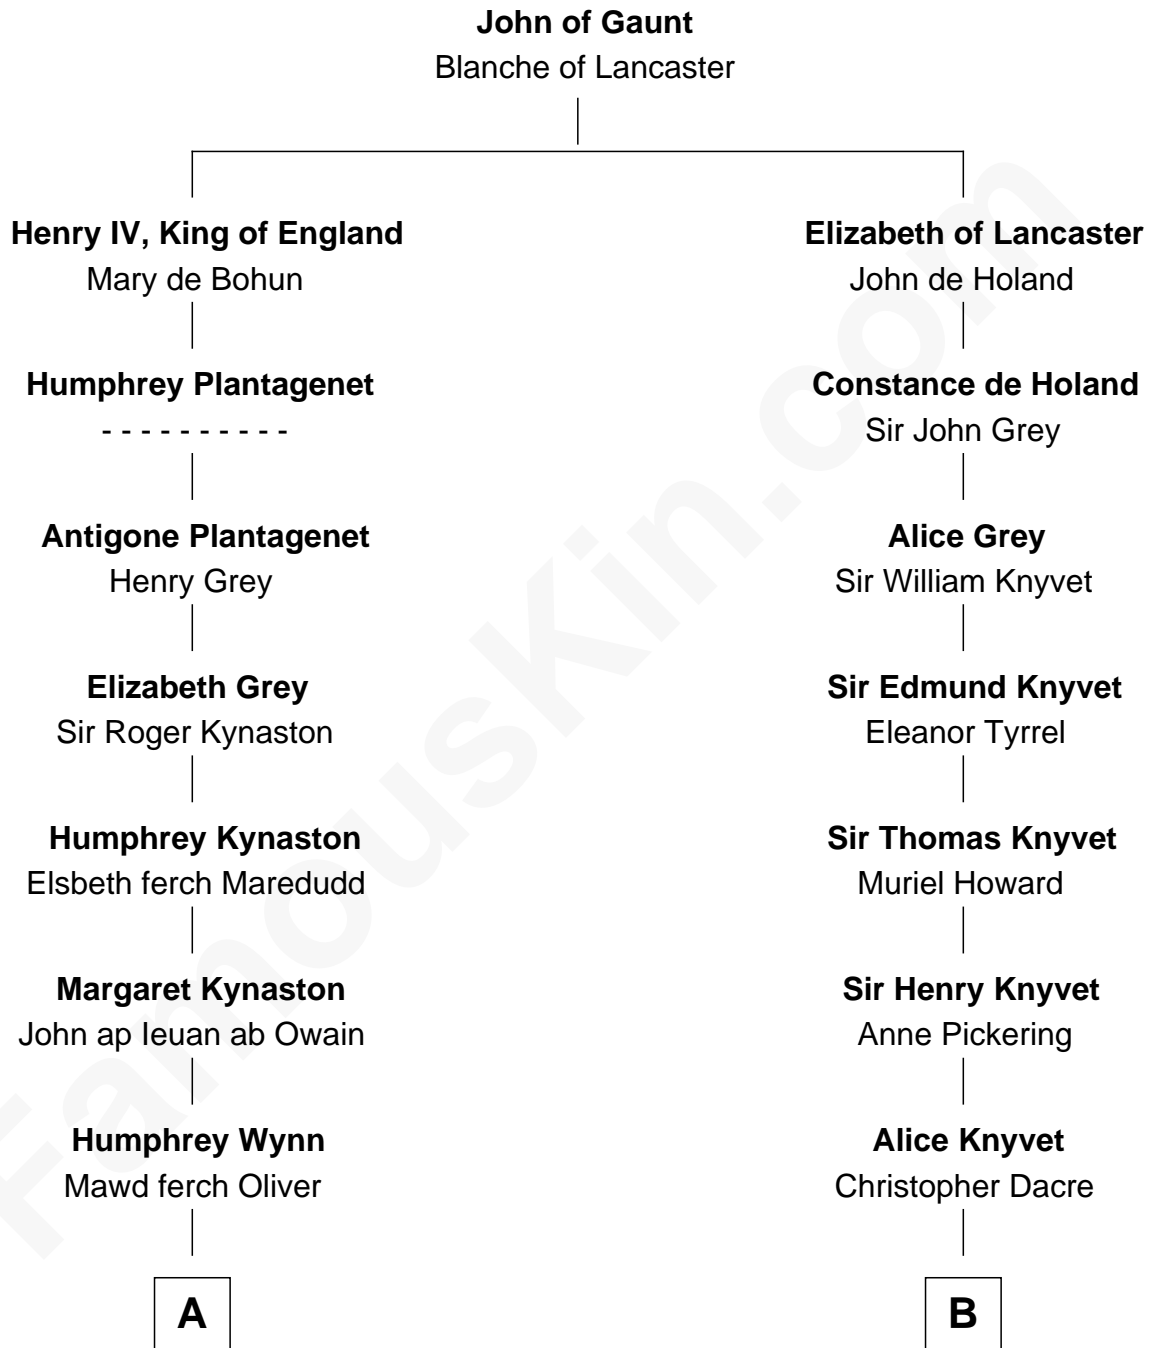

# FamousKin.com Relationship Chart of

**Orson Welles**

*Radio, Stage, and Movie Actor*

17th cousin 1 time removed of

**Tilda Swinton**

*Movie Actress*

C

Sir John Swinton  
Judith Balfour Killen

Tilda Swinton  
*Movie Actress*

FamousKin.com